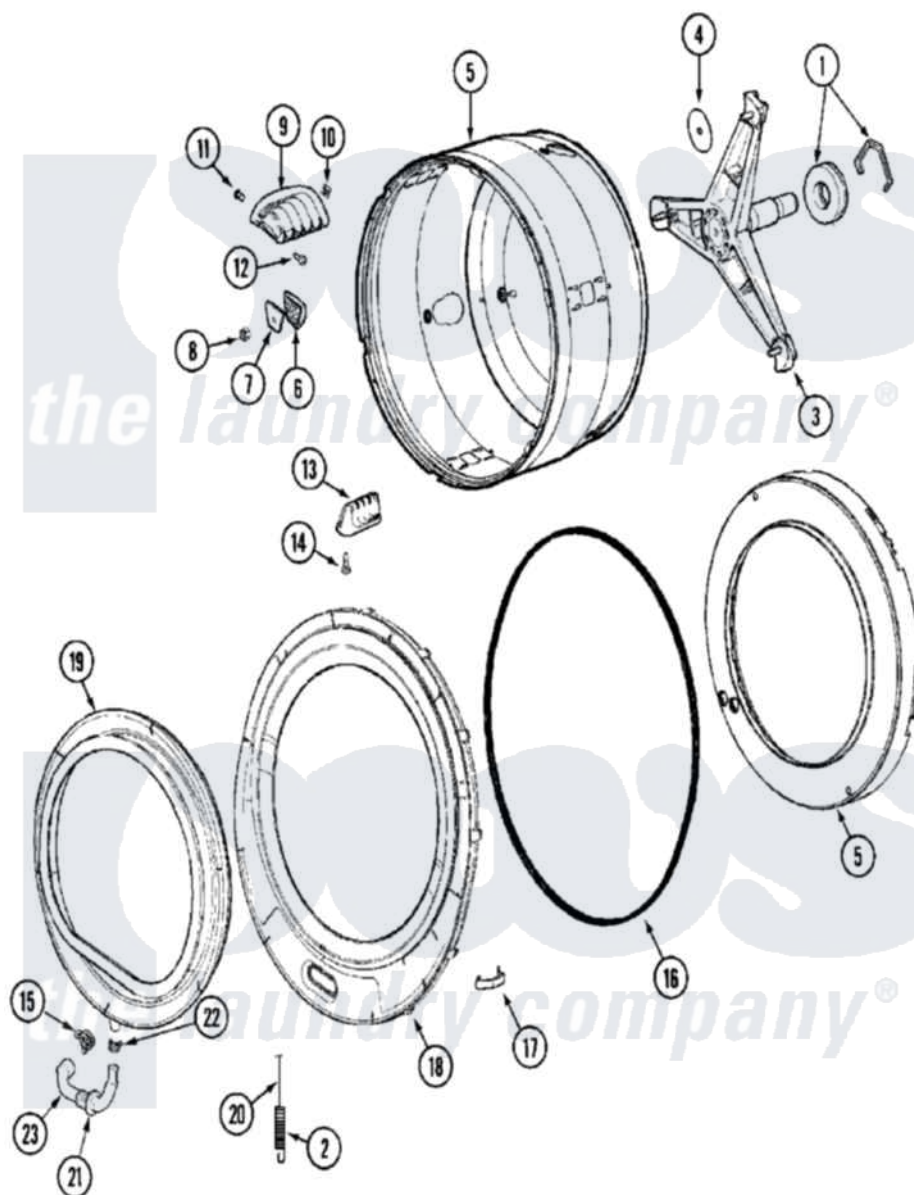

Maytag MLG19PDBGW 13 - SPINNER ASSEMBLY & OUTER TUB COVER(WASH)

Maytag Commercial Maytag MLG19PDBGW Dryer Parts Parts Diagram 13 - SPINNER ASSEMBLY & OUTER TUB COVER(WASH)

Click on the part number to view part

Item	Original Part Number	Replaced By	Status	Part Description
001	12001478	12002022		Lip Seal Kit
002	22002099			Spring, Tub
003	22003925	W10181639		Support
004	22002023			Washer, Plastic
005	22003549	6-2717080		Spinner As
006	22002021	22002482		Washer, Profile
007	22002020			Washer, Spinner Support
008	22002122	2207454		Nut, Hex
009	22001985			Baffle, Drip
010	22002009			Grommet, Baffle
011	22001999			Grommet, Baffle
012	22002325	22003556		Screw, Baffle
013	22001986			Baffle, Drip
014	22002059			Screw, Baffle
015	22003073	596669		Clamp, Manifold

016	22002077		Seal, Tub Cover
017	22002050		Clip, Tub To Cover
018	22003212		Cover, Tub --W
"	22003263		Screw, Sump Cap
"	22003710		Sump Cap W/ Labyrinth Feature
"	22004254		Cover, Tub W/Sealandcaps Aspks
019	12001772	12002533	Boot Kit
020	22002164		Cable, Door
021	22003074		Guard, Hose
022	Y22003072	22003072	CLAMP, HOSE DOUBLE WIRE
023	22003071	22004477	Drain Hose, Door Boot