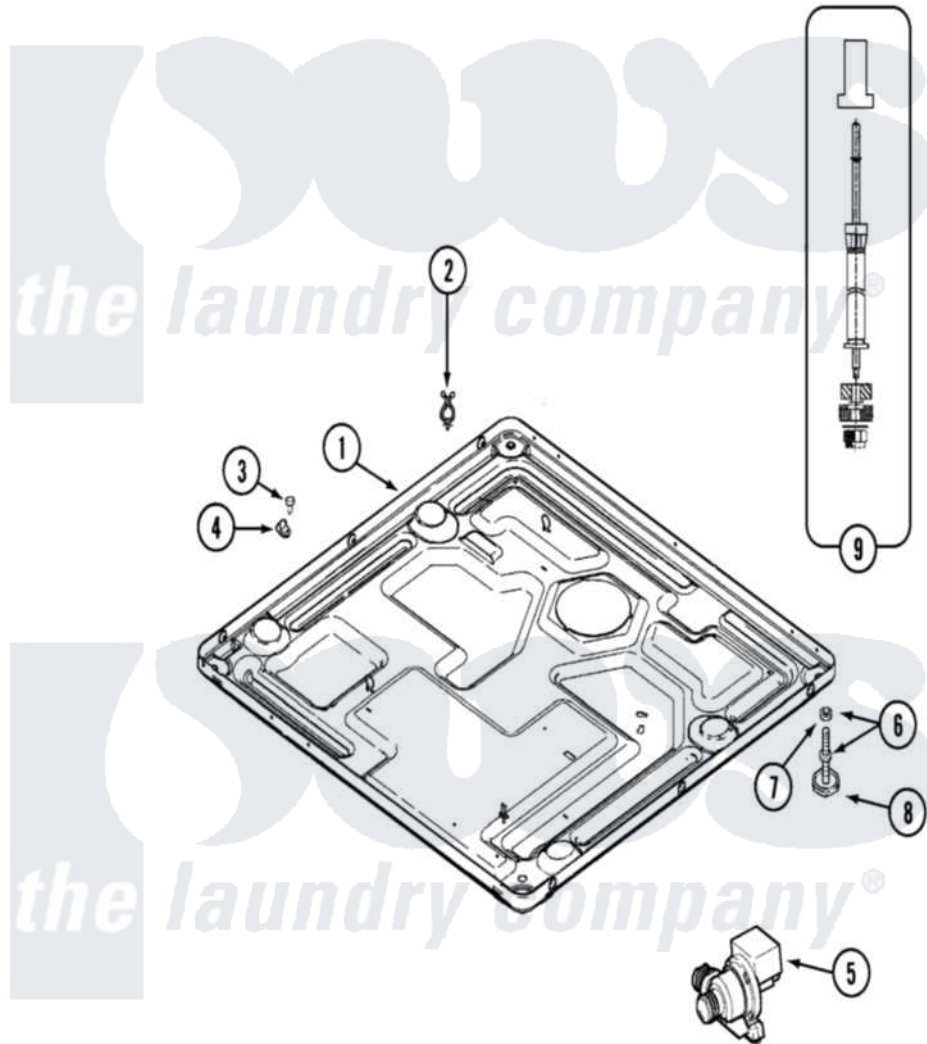

Maytag MLG19PDBGW 14 - BASE (WASHER)

Maytag [Commercial Maytag MLG19PDBGW Dryer Parts](#) Parts Diagram 14 - BASE (WASHER)
 Click on the part number to view part

Item	Original Part Number	Replaced By	Status	Part Description
001	213007			Xfor Cabinet See Cabinet, Back
"	22002239			Clip, Front Panel
"	22003605			Base Weld Assembly
002	315471	22003298		Retainer, Wire
"	33001989			Retainer, Vault Switch
003	Y313561			Screw---NA
004	22002014			Clip, Harness To Support
005	22003709			Pump, Drain
006	22003544			Adjustable Leg W/Foot And Nut
007	Y052740	62739		Nut, Lock
008	210684			Foot, Adjustable Leg
009	22001988			Strut Assembly-Rear
"	33002222			Deflector, Water