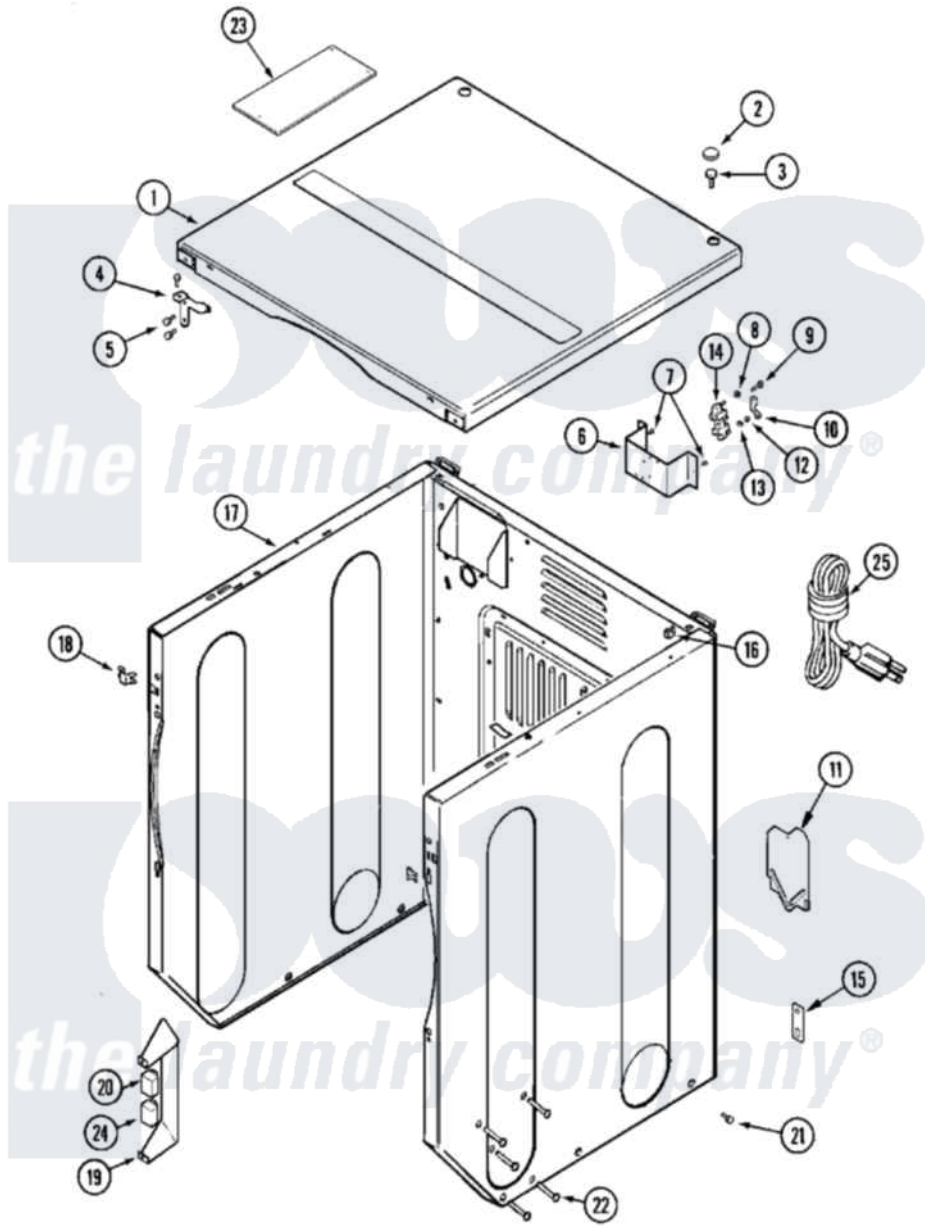

Maytag MLG19PDBGW 15 - CABINET-FRONT (DRYER)

Maytag Commercial Maytag MLG19PDBGW Dryer Parts Parts Diagram 15 - CABINET-FRONT (DRYER)
 Click on the part number to view part

Item	Original Part Number	Replaced By	Status	Part Description
001	33002124			Cover, Top
002	33001997			Plug, Hole
003	22001883	214354		Screw, Top Cover To Cabnt.
004	33001998			Bracket, Top Cover
"	33001999			Bracket, Top Cover
005	22001995			Screw Note: Screw, Tumbler Front And Shroud
006	22003646			Cabinet Assembly-Upr
"	33002811			Cabinet Upper As Pack-NA
007	33001980			Fastener, Access Panel
008	216183			Grommet, Cord Export
"	22003540			Cord, Power
"	22003705		Not Available	ADAPTER, CORD EXPORT
009	22001502			Fastener, U-NUt
010	33001795			Cover, Terminal Block
011	213007			Xfor Cabinet See Cabinet, Back