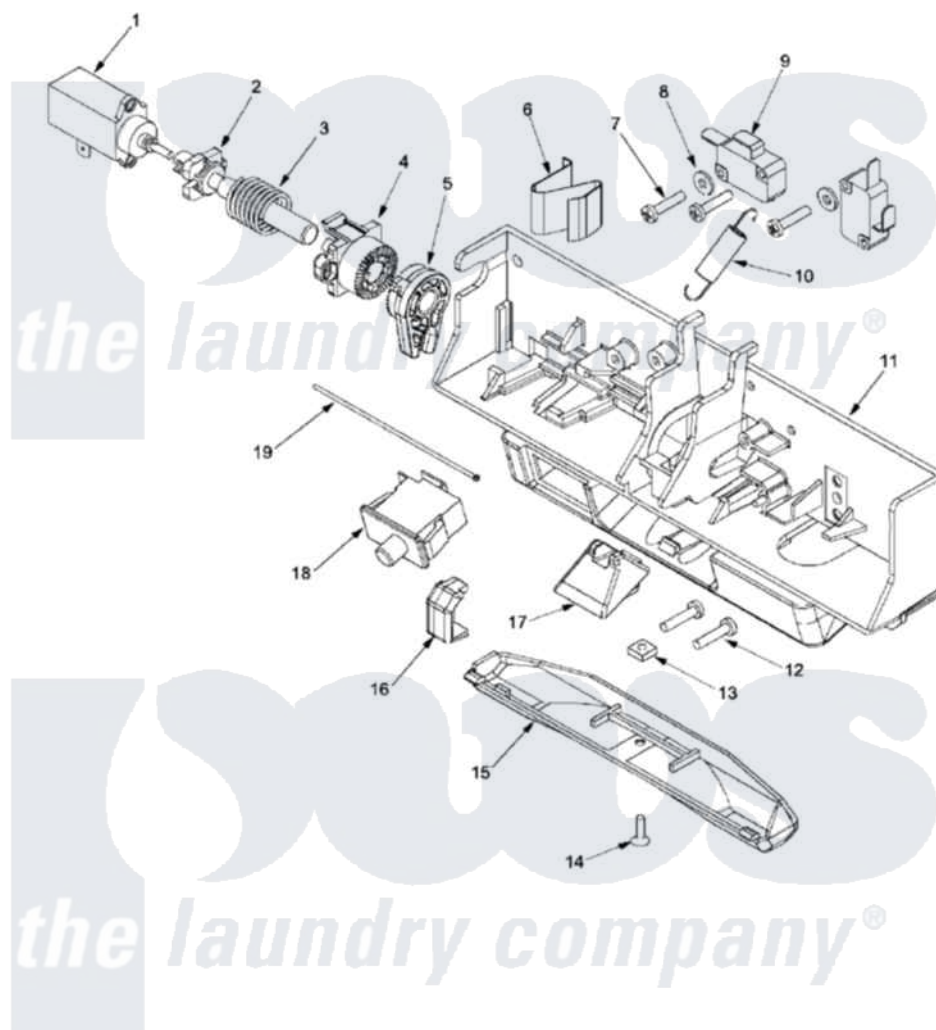

Maytag MLG19PDBGW 17 - DOOR LATCH ASSY

Maytag Commercial Maytag MLG19PDBGW Dryer Parts Parts Diagram 17 - DOOR LATCH ASSY
 Click on the part number to view part

Item	Original Part Number	Replaced By	Status	Part Description
001	22002119			Motor, Wax
002	22003718			Axle, Latch
003	22003721			Spring, Axle / Latch
004	22003715			Sliding Gear, Latch
005	22003716			Rotating Gear, Latch
006	22003717			Spring, Latch
007	22001352			Screw, Check Switch
008	22002165			Washer, Door Lock Switch
009	33002782			Switch, Door Lock
010	22002158			Spring, Gear Return
011	33002783			Holder, Switch
012	22003719			Screw, Latch
013	22003720			Nut, Latch
014	22002435	241877		Screw
015	22002957			Cover, Latch Assembly
016	33002784			Lock Clip, Door

017	22003055		Ramp, Door Hoop
018	33002785		Switch, Door
019	22002164		Cable, Door
020	NLA	Not Available	LATCH, ASSY. (EXPORT)