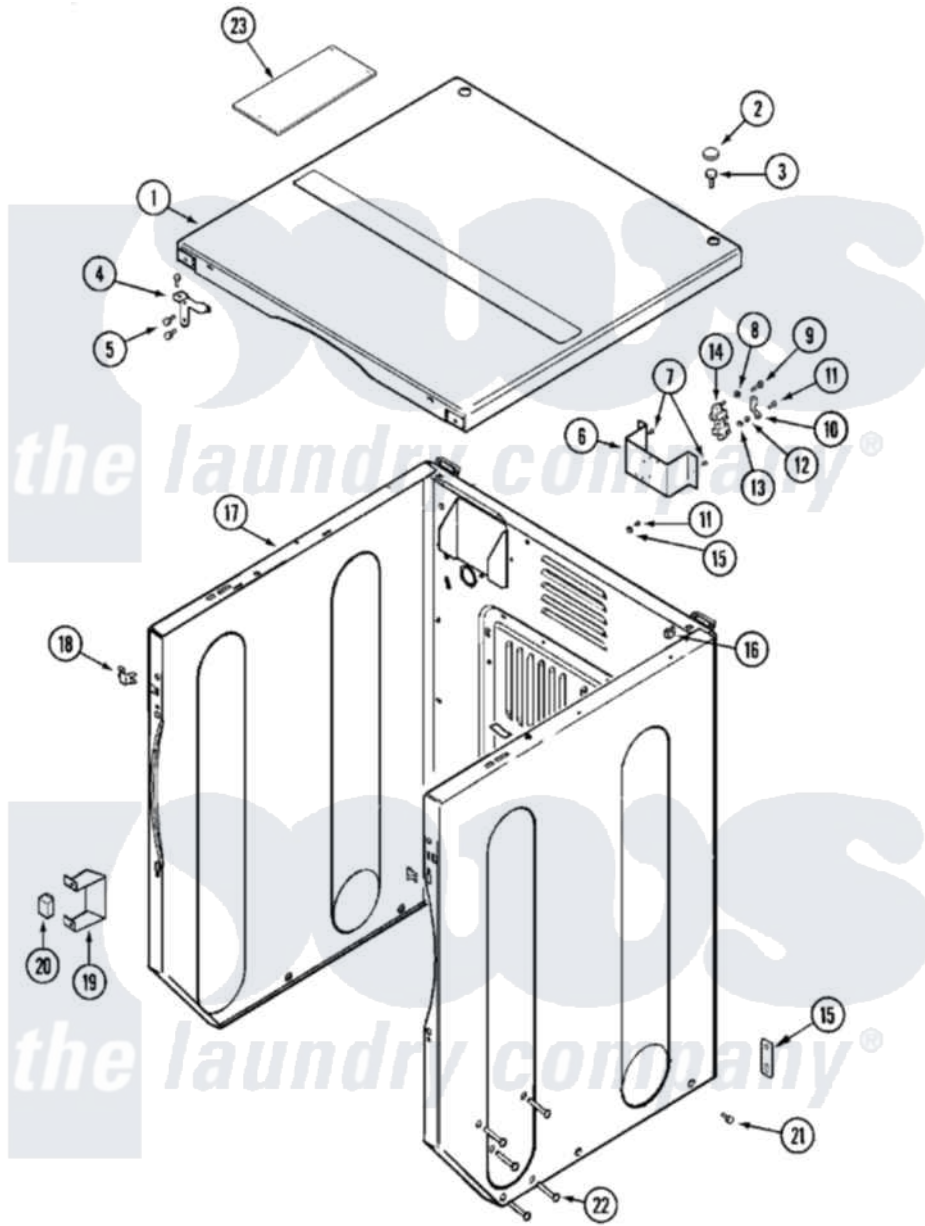

# Maytag MLG19PDCXW 03 - CABINET-FRONT (DRYER)

Maytag [Commercial Maytag MLG19PDCXW Dryer Parts](#) Parts Diagram 03 - CABINET-FRONT (DRYER)  
 Click on the part number to view part

Item	Original Part Number	Replaced By	Status	Part Description
001	33001995	<a href="#">33002124</a>		Cover, Top
"	33002058		Not Available	COVER, TOP (WHT)
002	<a href="#">33001997</a>			Plug, Hole
003	22001883	<a href="#">214354</a>		Screw, Top Cover To Cabnt.
004	<a href="#">33001998</a>			Bracket, Top Cover
"	<a href="#">33001999</a>			Bracket, Top Cover
005	<a href="#">22001995</a>			Screw Note: Screw, Tumbler Front And Shroud
006	<a href="#">33002059</a>			Bracket, Terminal Block
"	NLA		Not Available	BRACKET, TERMINAL BLOCK---NA
007	<a href="#">22001995</a>			Screw Note: Screw, Tumbler Front And Shroud
008	<a href="#">Y311270</a>			Washer, Terminal Block
009	<a href="#">Y312209</a>	<a href="#">W10001200</a>		Screw
010	<a href="#">Y312184</a>			Strap, Grounding
011	NLA		Not Available	SCREW, GROUND STRAP

012	<a href="#">311484</a>	<a href="#">112432</a>	Nut
013	<a href="#">311093</a>		Washer, Terminal Connection
014	315471	<a href="#">22003298</a>	Retainer, Wire
"	<a href="#">33001244</a>		Block, Terminal
015	NLA	Not Available	WASHER, GROUND LUG
016	<a href="#">22001502</a>		Fastener, U-NUt
017	<a href="#">22003646</a>		Cabinet Assembly-Upr
"	<a href="#">33002811</a>		Cabinet Upper As Pack--NA
"	NLA	Not Available	CABINET (WHT)
018	<a href="#">33001980</a>		Fastener, Access Panel
019	<a href="#">Y313561</a>		Screw---NA
"	<a href="#">33002002</a>		Bracket, Switch
020	<a href="#">306398</a>		Relay, Heater
"	Y251119	<a href="#">3177991</a>	Screw
021	<a href="#">213007</a>		Xfor Cabinet See Cabinet, Back
022	<a href="#">33001991</a>		Bolt, Carriage
023	<a href="#">22001995</a>		Screw Note: Screw, Tumbler Front And Shroud
"	22001996	<a href="#">3370225</a>	Screw
"	<a href="#">Y314174</a>		Terminal Cover - Canada
024	<a href="#">33002060</a>		Bracket, Security