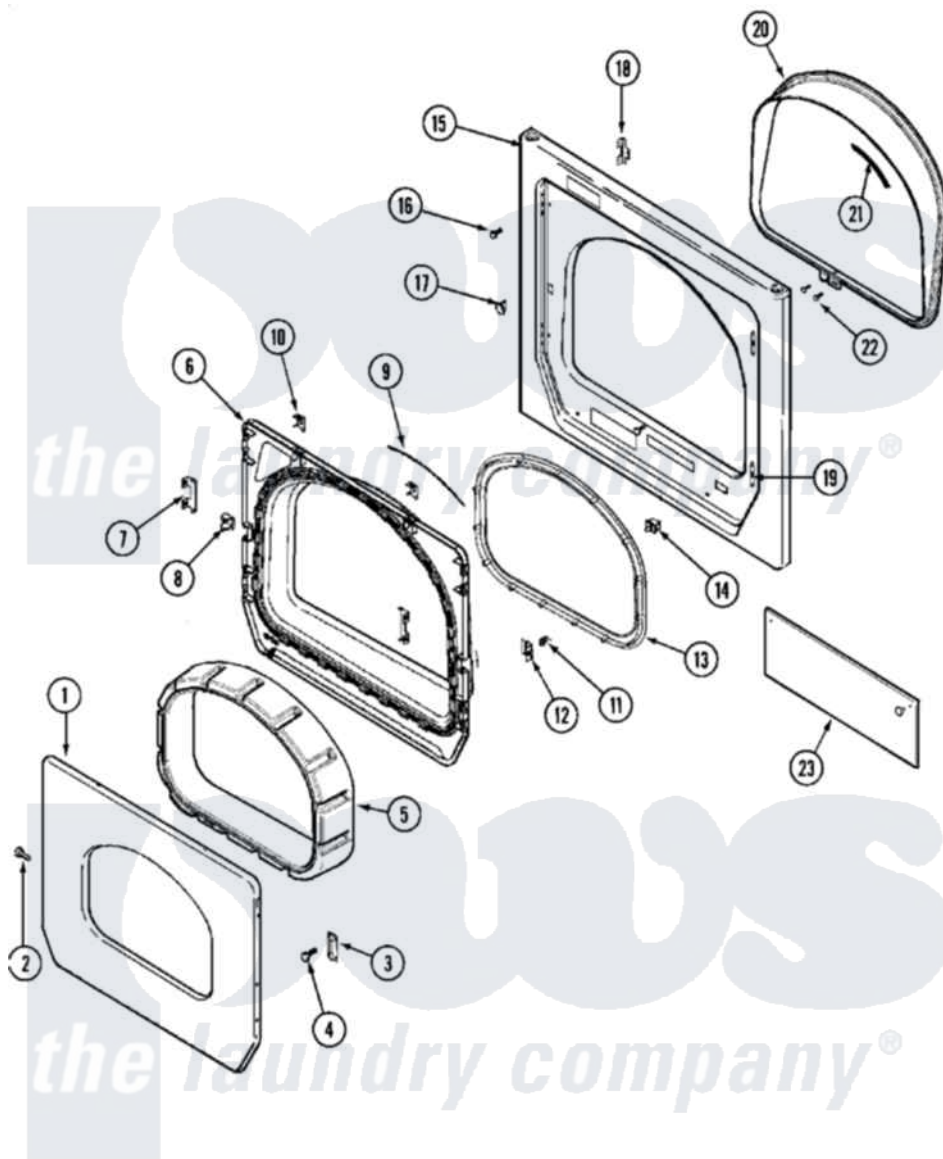

Maytag MLG19PDCXW 04 - DOOR (DRYER)

Maytag [Commercial Maytag MLG19PDCXW Dryer Parts](#) Parts Diagram 04 - DOOR (DRYER)
 Click on the part number to view part

Item	Original Part Number	Replaced By	Status	Part Description
001	33002015			Door, Outer
002	22002063			Screw No.8-18AB Wafer Head
003	33002017			Hinge, Door
004	22002062	98006631		Screw
005	22002300	9740848		Screw, Mixing Valve Mounting
"	33002018	33002780		Door Tunnel W` Handle
006	33002020			Door, Inner W/Seal
007	22002038			Clip, Door
008	33002111	33001763		Plug, Inner Door
009	33002094			Seal, Door
010	22002039			Clip, Door
011	33001761			Strike, Door
012	33002110	33001793		Bracket, Strike
013	33002022	33002607		Lens, Door
"	33002607			Lens, Door
014	33001509	W10169313		Switch-Dor

015	33001711	33002936	Medallion-
"	33002051	Not Available	SCREW, FRONT PANEL
"	33002081		Panel, Front
016	33001486	98008544	Screw
017	33001791	306436	Door Latch Kit--W
018	33002025		Twin Speednut
019	33001175		Cover, Hinge Hole
020	33002026		Extension, Tumbler Front
021	33001767		Seal, Shroud
022	33001855	33002917	Screw, No.10-16
023	33002048		Fastener, Push
"	33002183		Shield, Control Panel