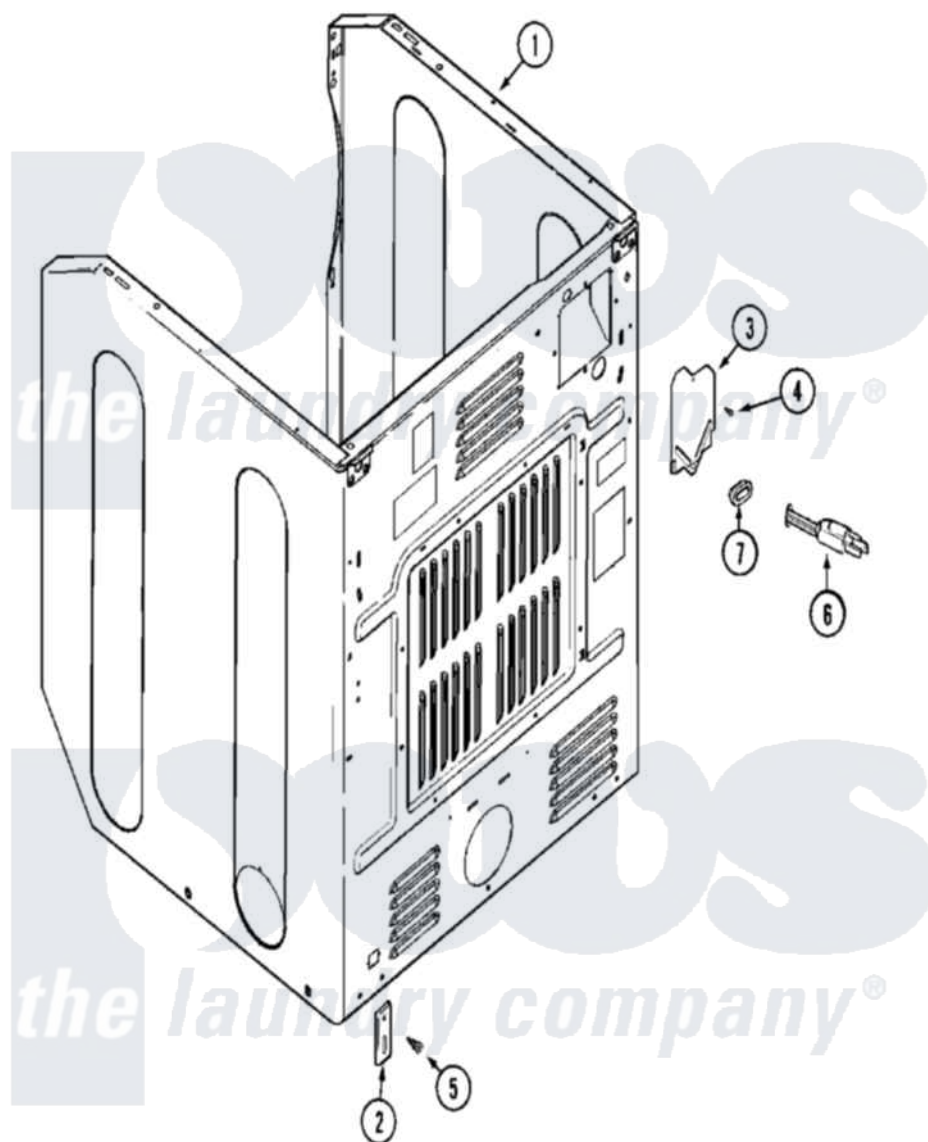

# Maytag MLG19PDCXW 05 - CABINET-REAR (DRYER)

Maytag Commercial Maytag MLG19PDCXW Dryer Parts Parts Diagram 05 - CABINET-REAR (DRYER)  
 Click on the part number to view part

Item	Original Part Number	Replaced By	Status	Part Description
001	NLA		Not Available	CABINET (WHT-UPR)
002	<a href="#">33002060</a>			Bracket, Security
003	<a href="#">33001795</a>			Cover, Terminal Block
004	<a href="#">22001995</a>			Screw Note: Screw, Tumbler Front And Shroud
005	<a href="#">22001995</a>			Screw Note: Screw, Tumbler Front And Shroud
006	33002184	<a href="#">33002777</a>		Power Cord
"	NLA		Not Available	SCREW, CORD
007	<a href="#">211881</a>			Grommet, Cord Part Not Used-Gas Models Only