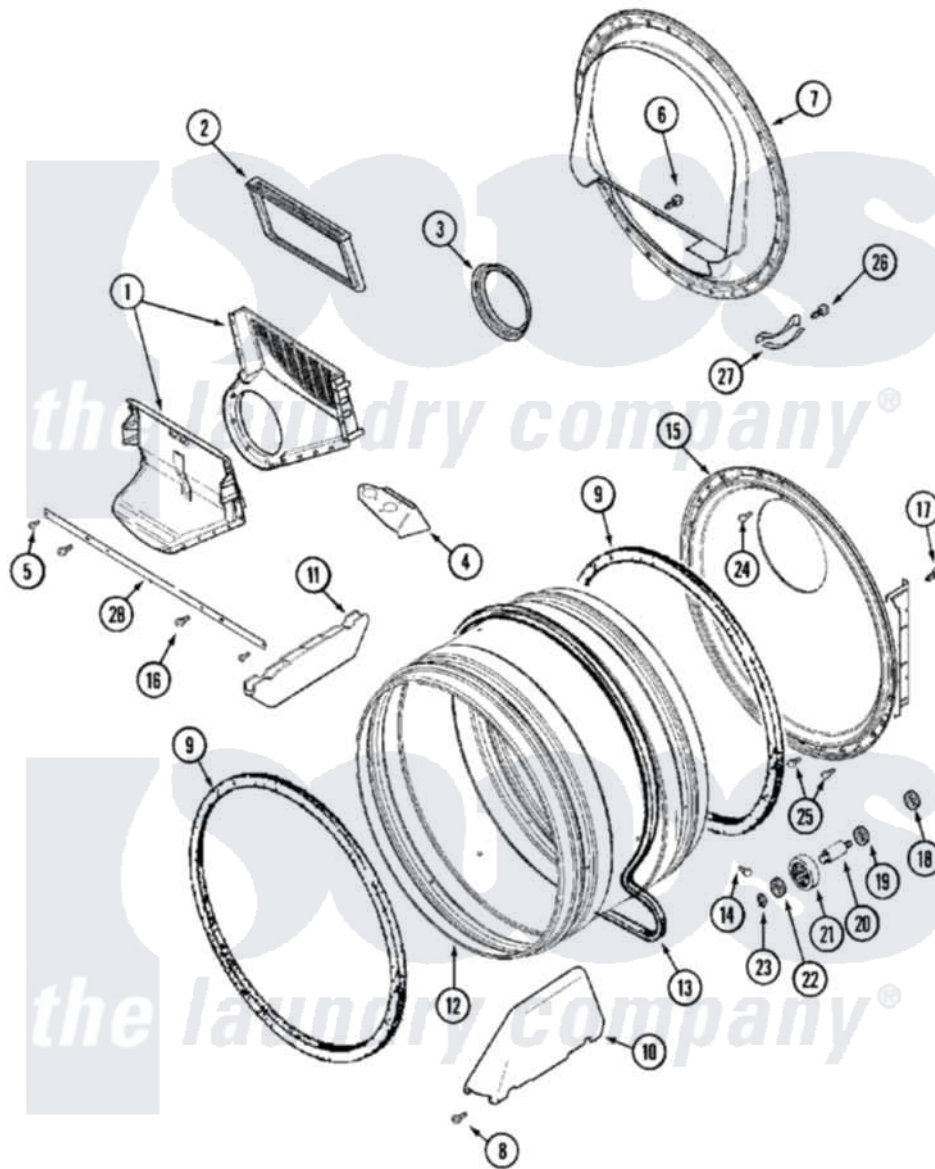

Maytag MLG19PDCXW 06 - TUMBLER (DRYER)

Maytag [Commercial Maytag MLG19PDCXW Dryer Parts](#) Parts Diagram 06 - TUMBLER (DRYER)
 Click on the part number to view part

Item	Original Part Number	Replaced By	Status	Part Description
001	33001799			Outlet Duct Assembly Note: Outlet Duct Assembly
002	33001804	33002790		Lint Filter
003	33001758	33002560		Seal, Blower
004	33001837			Cover, Thermostat
005	22001995			Screw Note: Screw, Tumbler Front And Shroud
006	NLA		Not Available	SCREW, OUTLET DUCT
007	33001802			Front, Tumbler
008	33001855	33002917		Screw, No.10-16
009	33001807			Seal, Tumbler
010	33002032			Baffle
011	33001755			Baffle
012	33001794	33001889		Tumbler
013	33001777	33002535		V-Belt
014	33001788	33002973		Screw, No.9-15 X 1.00 Hx WS
015	33001801			Back, Tumbler

016	33001768		Screw, Shroud Note: Screw, Shroud And Outlet Duct
017	22001995		Screw Note: Screw, Tumbler Front And Shroud
018	33001443		Nut, Hex
019	Y313347	312535	Washer, Vault Mounting Brk.
020	Y312948	6-3129480	Shaft- Tumbler
021	Y303373	12001541	Drum Roller/Washer Assembly--W
022	312535		Washer, Vault Mounting Brk.
023	410233	9703438	Ring-Retrn
024	210932		Screw, No.8 X 9/16 Ctsk Note: Screw, Inlet Duct
025	22001996	3370225	Screw
026	210720		Rivet, Bearing To Tumbler Fmt
027	306508		Tumbler Bearing Kit ---W
028	33002039		Brace, Tumbler Front