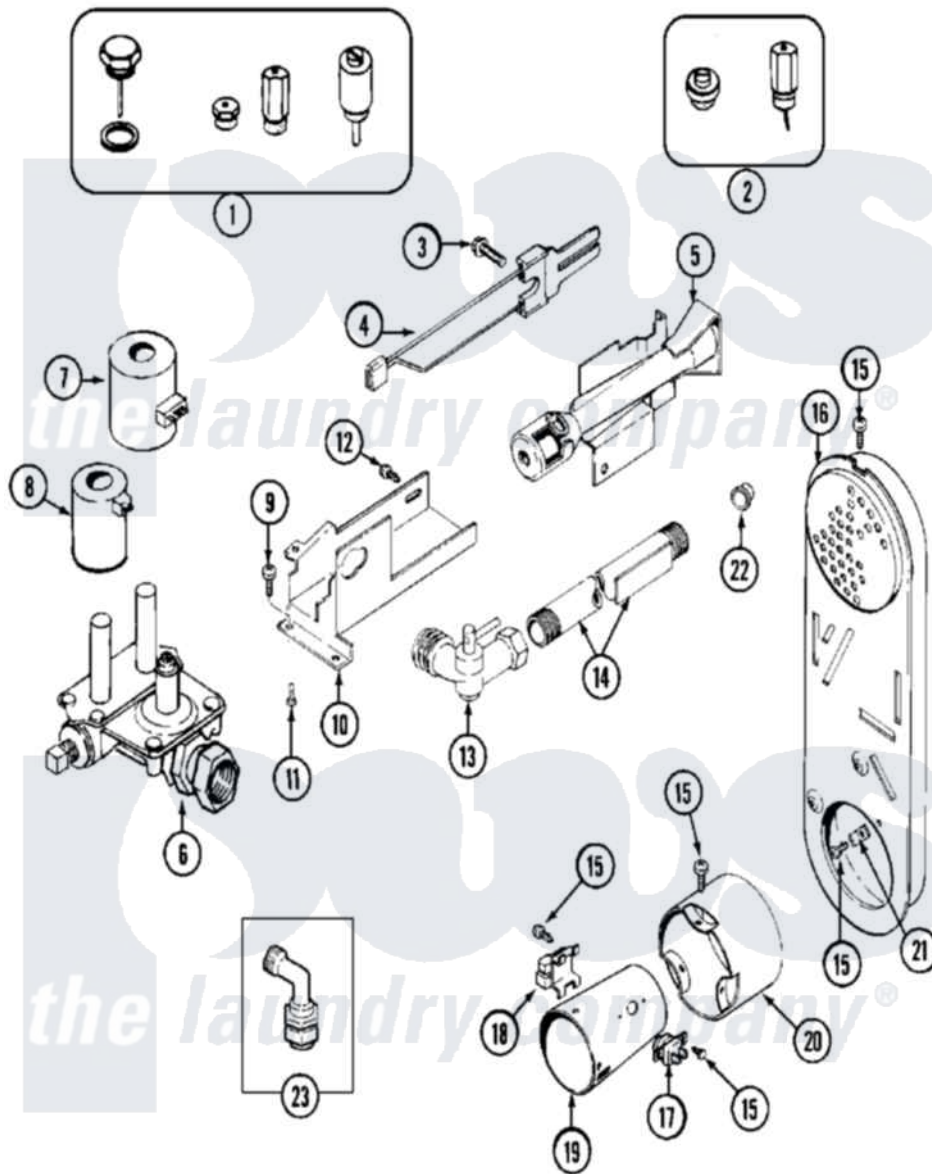

# Maytag MLG19PDCXW 07 - GAS VALVE (DRYER)

Maytag Commercial Maytag MLG19PDCXW Dryer Parts Parts Diagram 07 - GAS VALVE (DRYER)  
 Click on the part number to view part

Item	Original Part Number	Replaced By	Status	Part Description
001	Y308378	<a href="#">W10402145</a>		LP Gas Con
002	Y308377		Not Available	CONVERSION KIT (LP TO NATURAL)
003	<a href="#">304971</a>			Screw Note: Screw, Igniter
004	304970	<a href="#">4391996</a>		Ignitor
"	<a href="#">33002789</a>			Igniter Assembly
005	33001247	<a href="#">33002793</a>		Burner Assembly
"	<a href="#">33002793</a>			Burner Assembly
006	<a href="#">308345</a>			Valve, Gas
"	33002056		Not Available	PLUG, HOLE (UPR)
007	<a href="#">306106</a>			Coil, Holding And Booster--W
008	306105	<a href="#">694540</a>		Coil, 60 Hz
009	<a href="#">Y313561</a>			Screw---NA
010	NLA		Not Available	BRACKET, GAS VALVE---NA
011	314082	<a href="#">90767</a>		Screw, 8A X 3/8 HeX Washer Head Tapping
012	<a href="#">22001905</a>			Screw Note: Screw, Tumbler

012	<a href="#">22001999</a>		Front And Shroud
013	<a href="#">306086</a>		Angle Shut Off For Gas Valve
014	<a href="#">33001735</a>		Pipe And Bracket Assembly Series 18 Not Needed Use Vavle
015	<a href="#">211294</a>	<a href="#">90767</a>	Screw, 8A X 3/8 HeX Washer Head Tapping
016	33001810	Not Available	DUCT ASSY., INLET (GAS) NOTE: INLET DUCT ASSEMBLY
017	<a href="#">305169</a>		Thermostat, Hi-Limit Gas
018	Y303377	<a href="#">338906</a>	Radiant, Sensor
019	<a href="#">33001835</a>		Cone Assembly, Combustion
020	<a href="#">Y303841</a>		Cone, Extension
021	<a href="#">Y312890</a>		Retainer, Heater Chamber
022	<a href="#">33001693</a>		Cap, Gas Pipe
023	<a href="#">33002236</a>		Angle Connector Assembly