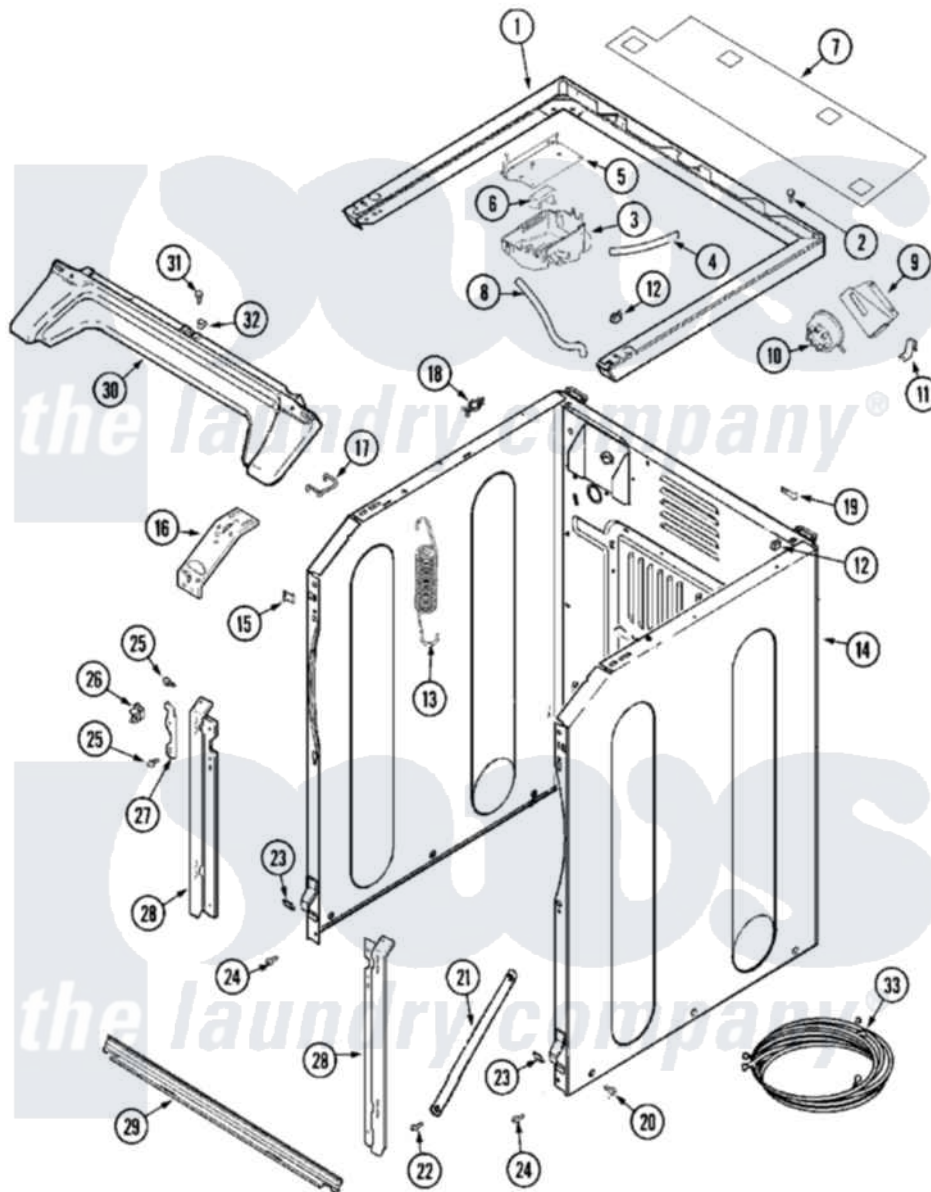

Maytag MLG19PDCXW 09 - CABINET-FRONT (WASHER)

Maytag Commercial Maytag MLG19PDCXW Dryer Parts Parts Diagram 09 - CABINET-FRONT (WASHER)
 Click on the part number to view part

Item	Original Part Number	Replaced By	Status	Part Description
001	33002187	33002963		Support, Weld Assembly
002	22001883	214354		Screw, Top Cover To Cabnt.
003	22002439	33002775		Vent, Tub
"	33001855	33002917		Screw, No.10-16
004	22002464			Hose, Vent
005	33002189			Bracket, Vent Mounting
"	33002190			SCrew, C BraCe, BraCket, Cabinet
006	22002440			Deflector, Vent
007	33002191			Wire Shield
"	33002192			Clip, Shield
008	205161	489503		Clamp
"	33002193			Hose, Shower
009	33002188			Support, Pressure Switch
"	Y310376			Clip, Door Switch Harness
010	22002048	22002921		Switch- Pr
				Clip, Unbalance Switch