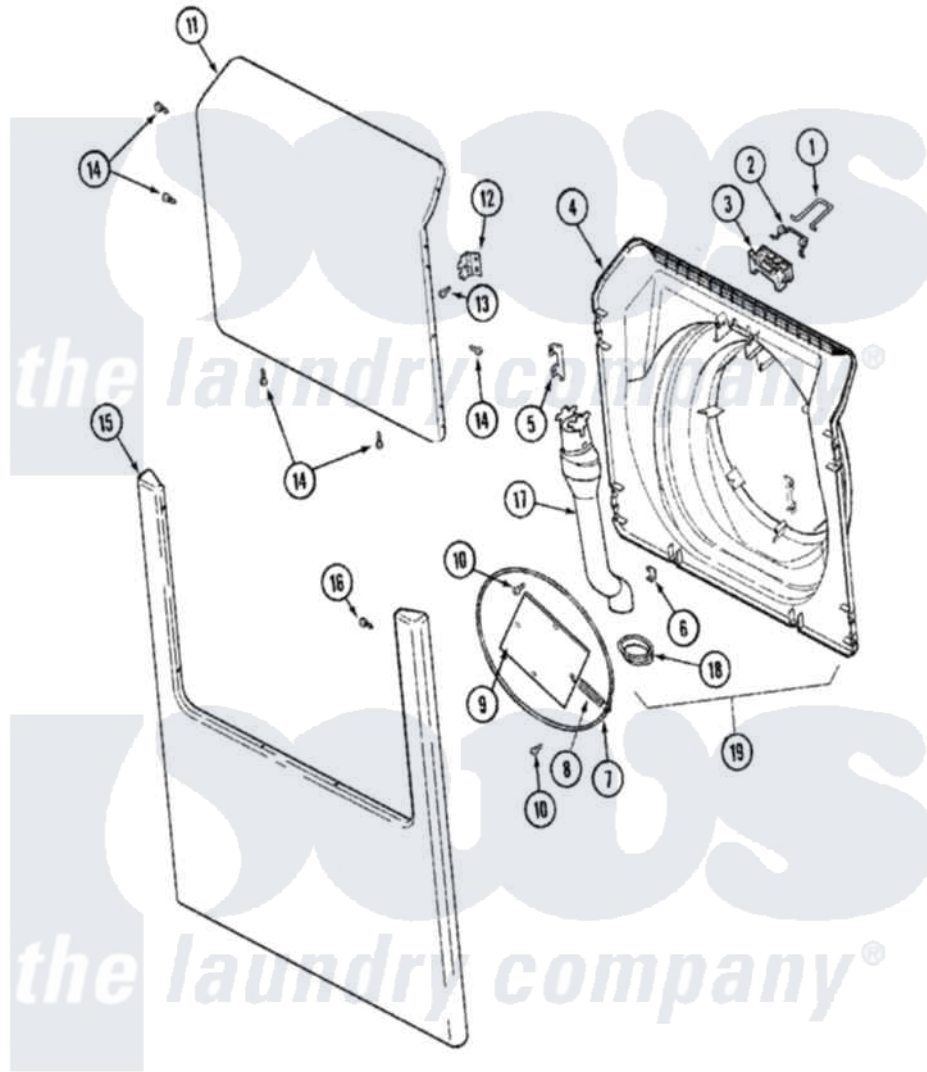

Maytag MLG19PDCXW 11 - DOOR & FRONT PANEL (WASHER)

Maytag Commercial Maytag MLG19PDCXW Dryer Parts Parts Diagram 11 - DOOR & FRONT PANEL (WASHER)
 Click on the part number to view part

Item	Original Part Number	Replaced By	Status	Part Description
001	22002002	22003222		Hoop, Lock
002	22002003			Spring, Latch
003	22002168			Support, Lock Hoop
004	22002539	22003083		Liner, Door Assembly W/Vent
"	22003076	22003083		Liner, Door Assembly W/Vent
"	22003800			Inner Door/Vented
005	22002038			Clip, Door
006	22002039			Clip, Door
007	22002104			Frame, Wire
"	W10124350		Not Available	NOT REQUIRED PART OR SEE NOTE
008	22002356			Spring, Plate
"	W10124350		Not Available	NOT REQUIRED PART OR SEE NOTE
009	22002094			Frame, Wire
"	W10124350		Not Available	NOT REQUIRED PART OR SEE NOTE

010	22002007		Screw, Wire Frame
"	W10124350	Not Available	NOT REQUIRED PART OR SEE NOTE
011	22001979		Door, Outer
012	NLA	Not Available	Hinge w/no offset
013	22002062	98006631	Screw
014	22002063		Screw No.8-18AB Wafer Head
015	22002241	22002836	Panel, Front
016	22002243		Screw, Front Panel And Hinge
"	22002244		Clip, Grounding
017	22002990	22003850	Vent Tube Assembly
018	22003075		Grommet, Vent Tube
019	22003083		Liner, Door Assembly W/Vent