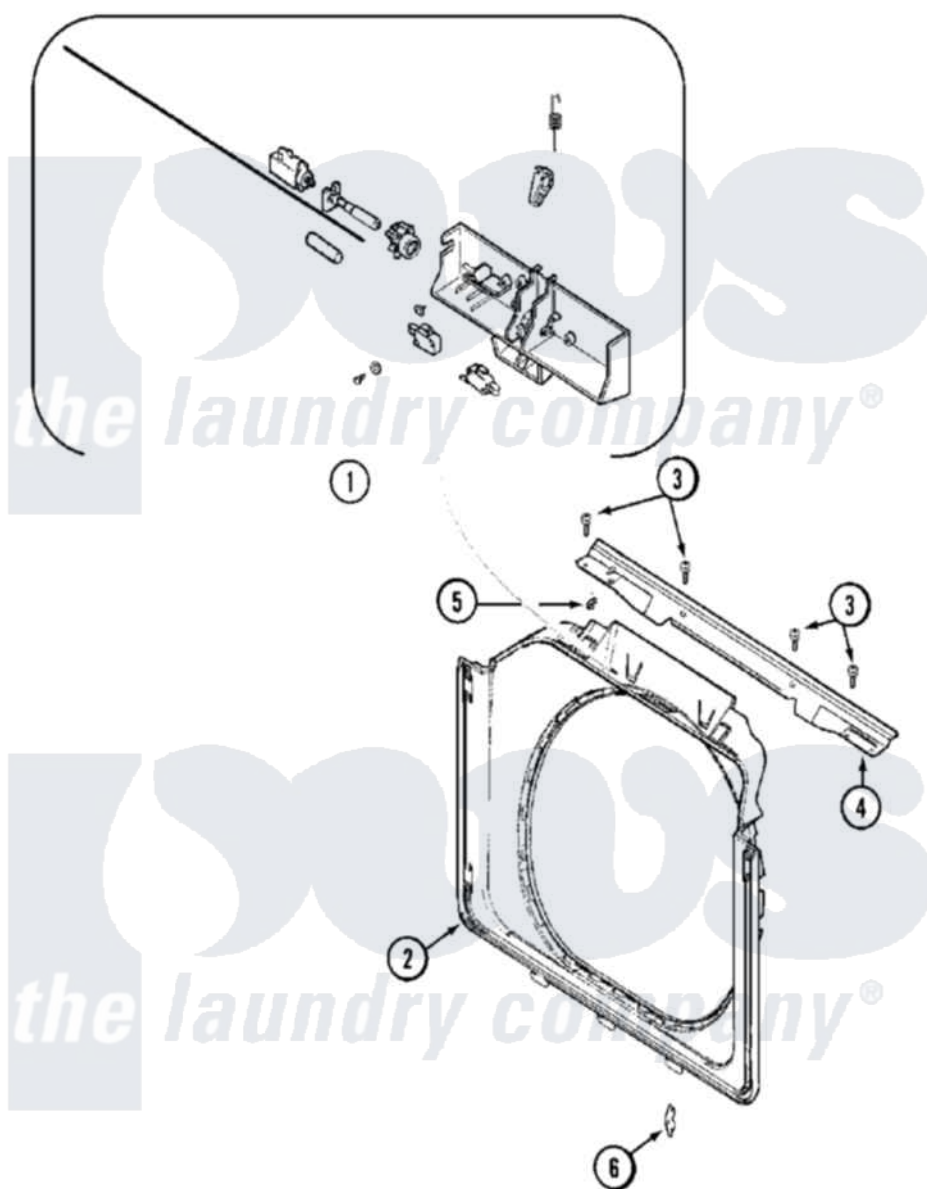

Maytag MLG19PDCXW 12 - DOOR SHROUD & DOOR LATCH ASSEMBLY (WASH)

Maytag [Commercial Maytag MLG19PDCXW Dryer Parts](#) Parts Diagram 12 - DOOR SHROUD & DOOR LATCH ASSEMBLY (WASH)

[Click on the part number to view part](#)

Item	Original Part Number	Replaced By	Status	Part Description
001	NLA		Not Available	DOOR, LOCK HOOP ASSEMBLY
002	22002506			Shroud And Dispenser Hose
003	22001995			Screw Note: Screw, Tumbler Front And Shroud
004	22003908			Vapor Barrier
"	33002202	33002477		Support, Door Lock
"	33002203			Clip, Hose
005	22002014			Clip, Harness To Support
006	22002095	12001994		Cover