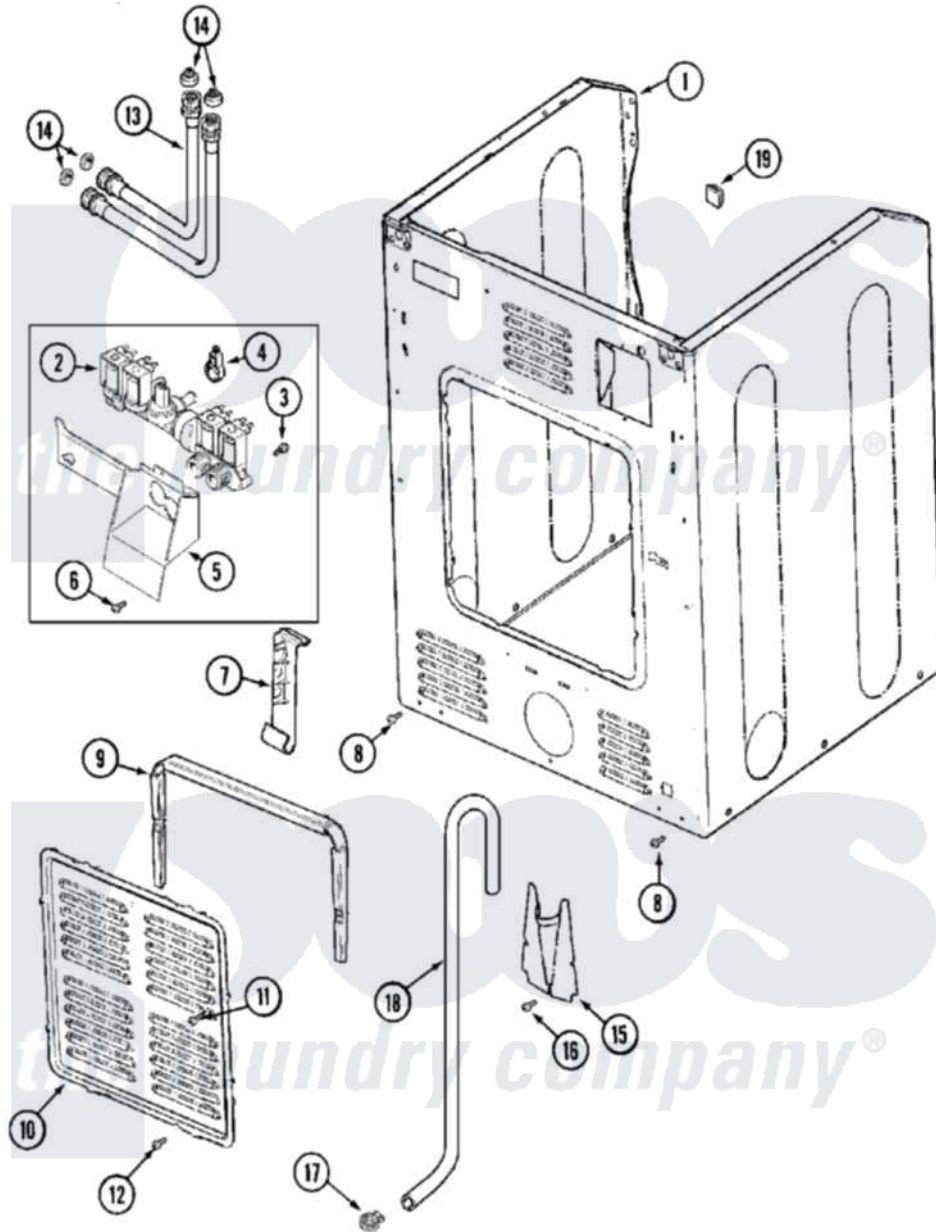

Maytag MLG19PDCXW 13 - CABINET-REAR (WASHER)

Maytag Commercial Maytag MLG19PDCXW Dryer Parts Parts Diagram 13 - CABINET-REAR (WASHER)
 Click on the part number to view part

Item	Original Part Number	Replaced By	Status	Part Description
001	213007			Xfor Cabinet See Cabinet, Back
"	22001995			Screw Note: Screw, Tumbler Front And Shroud
"	22002548	22003639		Cabinet Assembly
"	22003367	22004095		Hinge, Plastic
"	NLA		Not Available	CABINET ASSY. (WHT)
002	33002211			Valve, Water
003	22002436			Screw, Water Valve Bracket
004	205161	489503		Clamp
005	33002212			Bracket, Water Valve
006	22001996	3370225		Screw
007	33002213			Rack, Hose
008	22001995			Screw Note: Screw, Tumbler Front And Shroud
009	22002022			Spacer, Access Panel
010	22002092			Panel, Access

011	22002295	67006908	Screw, Ice Rack
012	22001996	3370225	Screw
013	33002214	202860	Inlet Hose Assembly
014	Y013783		Washer, Inlet Hose
015	22002093	22002704	Cover, Drain Hose
016	22001995		Screw Note: Screw, Tumbler Front And Shroud
017	22001984	285655	Clamp, Hose
018	12001659	12001807	Drain Hose Kit
"	22002891	12001807	Drain Hose Kit
"	22002892		Retainer, Drain Hose
"	22002893	8539404	Tie-Wire
019	NLA	Not Available	PLUG, HOLE