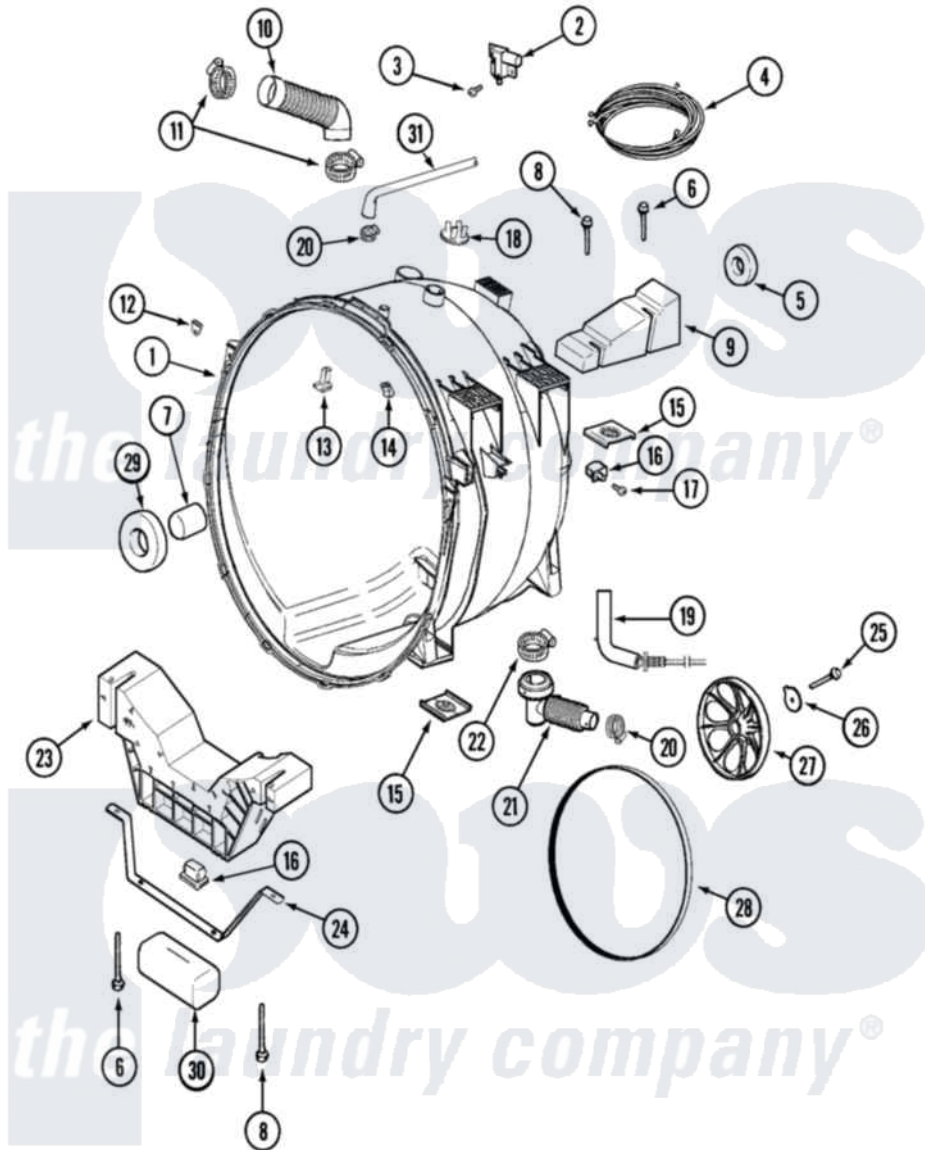

Maytag MLG19PDCXW 14 - OUTER TUB (WASHER)

Maytag Commercial Maytag MLG19PDCXW Dryer Parts Parts Diagram 14 - OUTER TUB (WASHER)
 Click on the part number to view part

Item	Original Part Number	Replaced By	Status	Part Description
001	22002006			Clip, Unbalance Switch Harness
"	22002154	22004465		Outer Tub Assembly, As Pack
002	22002045	22003302		Switch, Internal Unbalance
"	22003302			Switch, Internal Unbalance
003	22002300	9740848		Screw, Mixing Valve Mounting
004	33002216	12001798		Kit-Harnes
005	22003441			Bearing, Rear
"	Y200720	22003441		Bearing, Rear
006	22003615			Bolt, Double Sems 5-3/8
007	22002935			Spacer, Bearing
008	22003615			Bolt, Double Sems 5-3/8
009	22002102			Weight, Counter Balance
010	22002083			Hose, Injector
011	22002052	616099		Clamp
012	22002103			Clip, U
013	22002004	22004310		Water Deflector

014	22002006		Clip, Unbalance Switch Harness
"	22002061	910187	Screw
015	22002065		Nut, Counter Balance
016	22002044		Switch, Tub Displacement
"	22002044		Switch, Tub Displacement
017	22002061	910187	Screw
018	22002797		Clip, Hose
019	22002483		Hose, Air Dome
020	202515	596669	Clamp, Manifold
021	22002081	22003262	Hose, Tub To Pump Outlet
022	22002053	696392	Hose Clamp
023	22002006		Clip, Unbalance Switch Harness
"	22002302	Not Available	WEIGHT ASSEMBLY (FRT)
024	22002008		Strap
025	22002057	22003937	Screw, Retaining Bolt
026	22002055	22003936	Washer
"	22003936		Washer
027	22001998	22002315	Pulley, Spinner
028	12001435	12001788	Kit, Belt And Isolator--W
029	22002934		Bearing, Front
030	22002011	Not Available	CUSHION