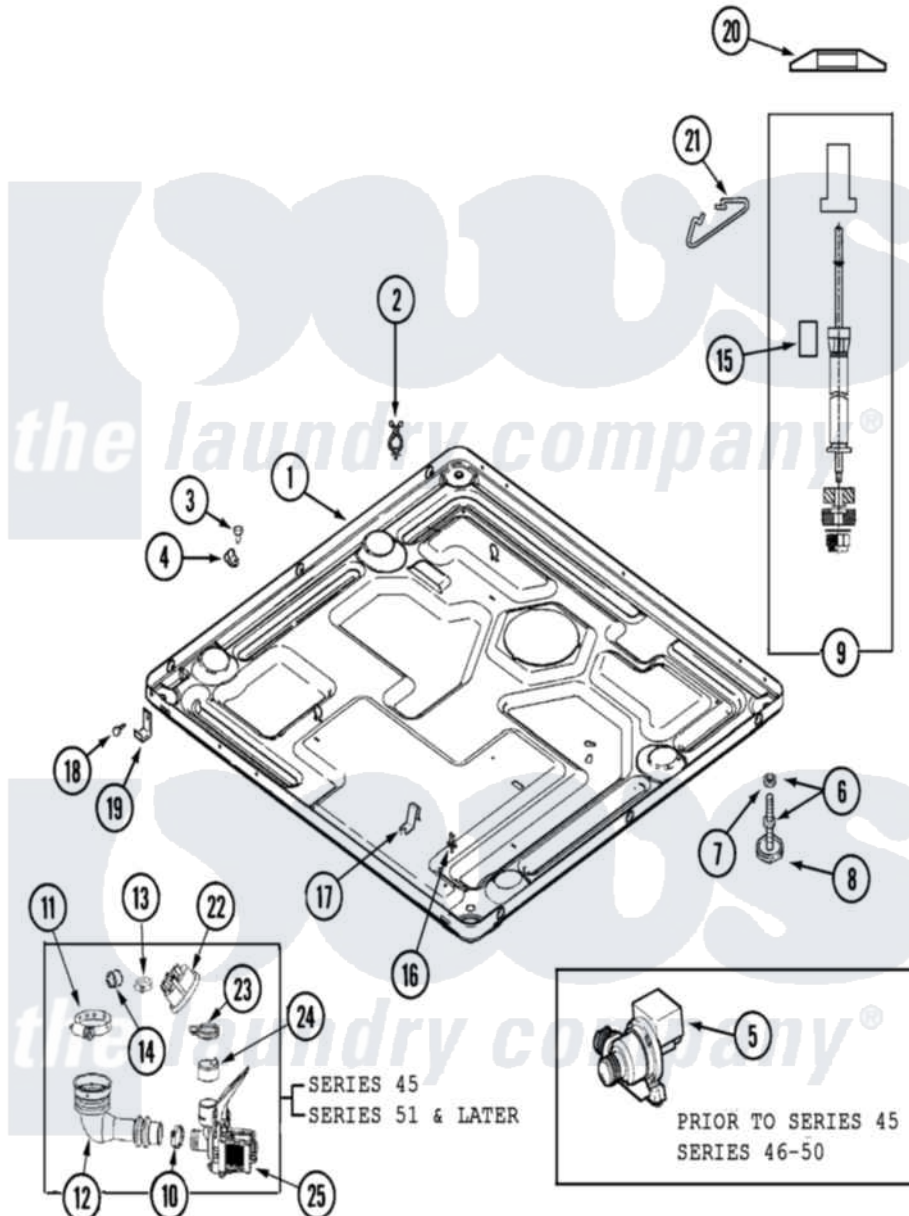

# Maytag MLG19PDCXW 15 - BASE (WASHER)

Maytag [Commercial Maytag MLG19PDCXW Dryer Parts](#) Parts Diagram 15 - BASE (WASHER)  
 Click on the part number to view part

Item	Original Part Number	Replaced By	Status	Part Description
001	22002240	<a href="#">22003435</a>		Base, Assembly
"	<a href="#">22003580</a>			Base, Assembly
002	315471	<a href="#">22003298</a>		Retainer, Wire
"	<a href="#">33001989</a>			Retainer, Vault Switch
003	<a href="#">Y313561</a>			Screw---NA
004	<a href="#">22002014</a>			Clip, Harness To Support
005	22002939	<a href="#">22003059</a>		Pump, Drain
006	22001915	<a href="#">22003544</a>		Adjustable Leg W/Foot And Nut
007	<a href="#">Y052740</a>	<a href="#">62739</a>		Nut, Lock
008	<a href="#">210684</a>			Foot, Adjustable Leg
009	<a href="#">22001988</a>			Strut Assembly-Rear
010	<a href="#">22001984</a>	<a href="#">285655</a>		Clamp, Hose
011	22002053	<a href="#">696392</a>		Hose Clamp
012	<a href="#">22003262</a>			Hose, Tub To Pump Outlet
"	<a href="#">22003263</a>			Screw, Sump Cap
013	<a href="#">22003295</a>	<a href="#">285655</a>		Clamp, Hose

014	<a href="#">22003261</a>		Plug, Outer Tub
015	<a href="#">33002224</a>		Sleeving, Braided
016	Y313262	<a href="#">W10116752</a>	Retainer-
017	<a href="#">22002244</a>		Clip, Grounding
018	<a href="#">33002190</a>		SCrew, C BraCe, BraCket, Cabinet
019	<a href="#">22002239</a>		Clip, Front Panel
020	<a href="#">33002222</a>		Deflector, Water
021	<a href="#">33002223</a>		Restrainer, Tube
022	<a href="#">22003728</a>		Switch, Pressure Items 22-30 Listed As Series
"	NLA	Not Available	BAG, PLASTIC W/DRAWSTRING
023	<a href="#">22002853</a>	<a href="#">285655</a>	Clamp, Hose
024	<a href="#">22003268</a>		Cap, Rubber
025	22003244	<a href="#">25001052</a>	Pump Assembly