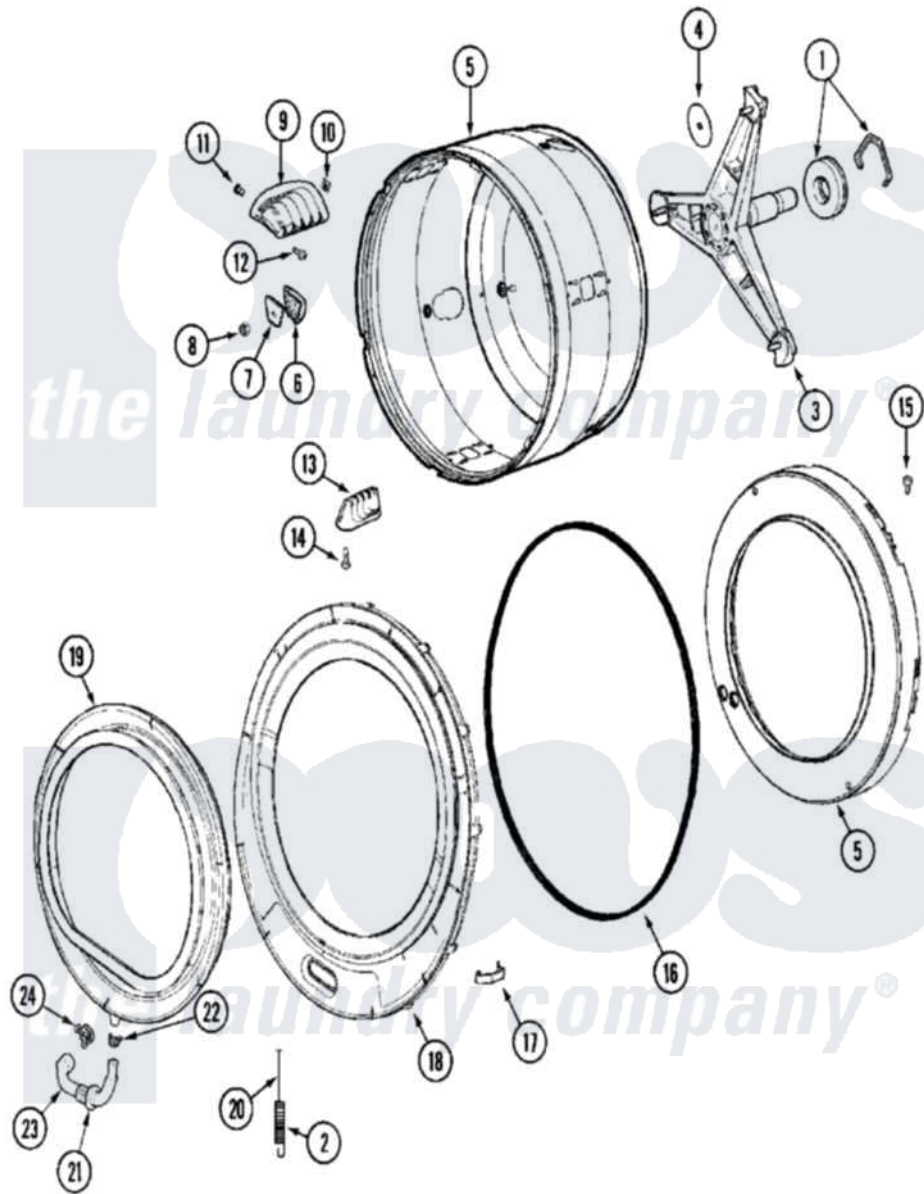

# Maytag MLG19PDCXW 16 - SPINNER ASSEMBLY & OUTER TUB COVER(WASH)

Maytag Commercial Maytag MLG19PDCXW Dryer Parts Parts Diagram 16 - SPINNER ASSEMBLY & OUTER TUB COVER(WASH)

Click on the part number to view part

Item	Original Part Number	Replaced By	Status	Part Description
001	12001478	<a href="#">12002022</a>		Lip Seal Kit
002	<a href="#">22002099</a>			Spring, Tub
003	22001994	<a href="#">W10181639</a>		Support
"	<a href="#">22002123</a>			Tube, Molykote
"	22003925	<a href="#">W10181639</a>		Support
004	<a href="#">22002023</a>			Washer, Plastic
005	22002115	<a href="#">6-2717080</a>		Spinner As
006	22002021	<a href="#">22002482</a>		Washer, Profile
007	<a href="#">22002020</a>			Washer, Spinner Support
008	22002122	<a href="#">2207454</a>		Nut, Hex
009	<a href="#">22001985</a>			Baffle, Drip
010	<a href="#">22002009</a>			Grommet, Baffle
011	<a href="#">22001999</a>			Grommet, Baffle
012	22002325	<a href="#">22003556</a>		Screw, Baffle
013	<a href="#">22001986</a>			Baffle, Drip

014	<a href="#">22002059</a>		Screw, Baffle
015	22002028	Not Available	PART NEVER USED IN PRODUCTION
"	NLA	Not Available	SCREW, BALANCE RING
016	<a href="#">22002077</a>		Seal, Tub Cover
017	<a href="#">22002050</a>		Clip, Tub To Cover
018	<a href="#">22003212</a>		Cover, Tub --W
"	<a href="#">22004254</a>		Cover, Tub W/Sealandcaps AspK
019	12001772	<a href="#">12002533</a>	Boot Kit
"	22001978	<a href="#">12002533</a>	Boot Kit
020	<a href="#">22002327</a>		Wire, Boot Clamp
021	<a href="#">22003074</a>		Guard, Hose
022	Y22003072	<a href="#">22003072</a>	CLAMP, HOSE DOUBLE WIRE
023	22003071	<a href="#">22004477</a>	Drain Hose, Door Boot
024	<a href="#">22003073</a>	<a href="#">596669</a>	Clamp, Manifold