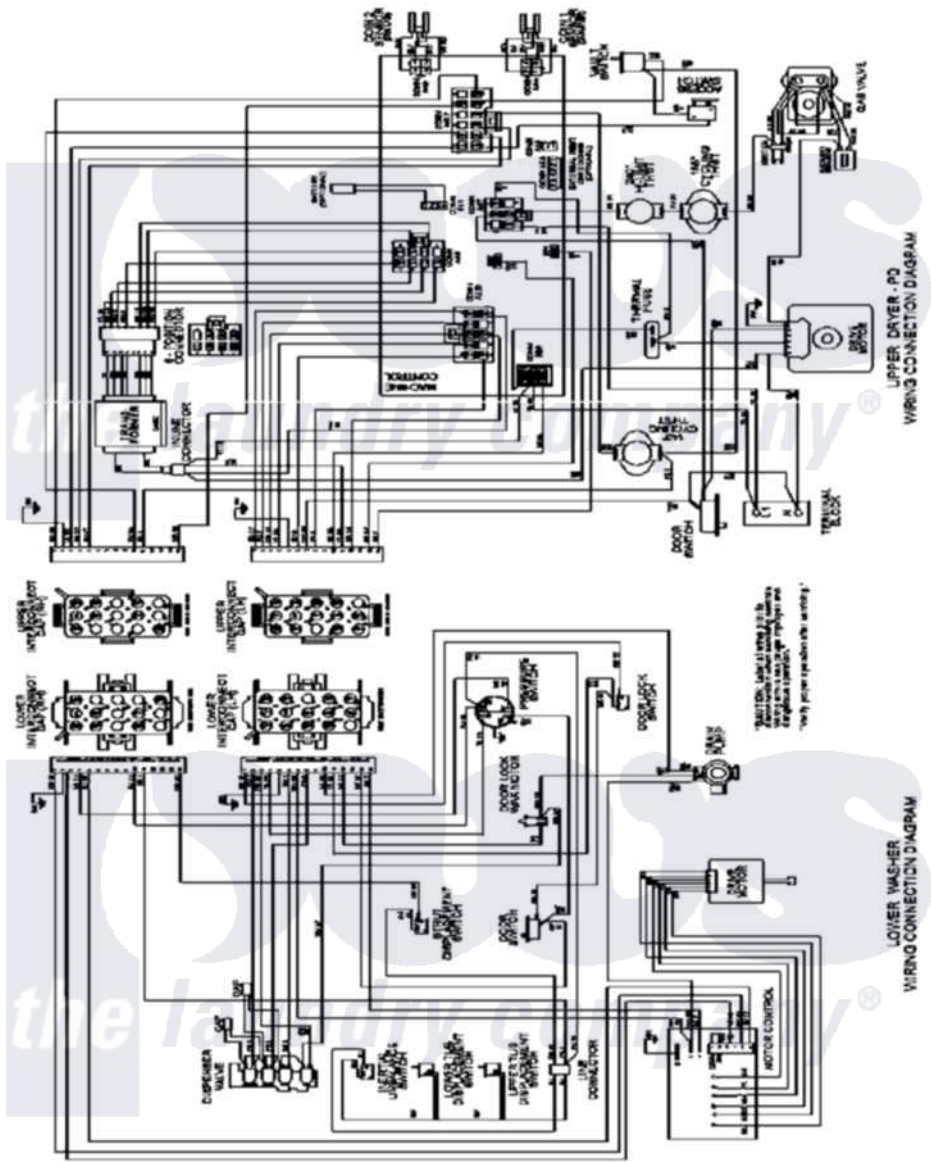

# Maytag MLG19PDCXW 17 - WIRING INFORMATION

Maytag [Commercial Maytag MLG19PDCXW Dryer Parts](#) Parts Diagram 17 - WIRING INFORMATION  
 Click on the part number to view part

Item	Original Part Number	Replaced By	Status	Part Description
001	NLA		Not Available	WIRING INFORMATION