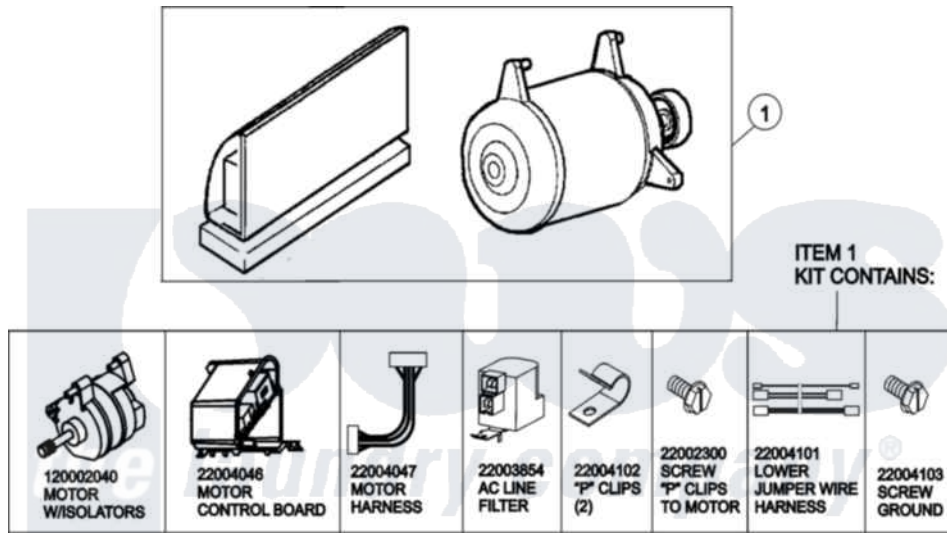

Maytag MLG19PDCXW 18 - MOTOR & MOTOR CONTROL

(SEE TEXT FOR ITEMS 2, 3, 4 AND 8)

Maytag [Commercial Maytag MLG19PDCXW Dryer Parts](#) Parts Diagram 18 - MOTOR & MOTOR CONTROL
 Click on the part number to view part

Item	Original Part Number	Replaced By	Status	Part Description
001	12002039			Neptune Motor Conversion Kit
002	22004046			Control Assembly, Motor
003	22003856			Motor, Variable Speed
004	22004047	22004212		Motor Harness
005	33002190			SCrew, C BraCe, BraCket, Cabinet
006	22004102			P Clips
007	22002300	9740848		Screw, Mixing Valve Mounting
008	22003854	22003858		EMI Suppression Filter, 16a
009	22004101			Repair Jumper Harness
010	22003329			Isolator, Motor
011	22003686			Bolt, Motor
012	22002320			Washer, Belt Tension Bolt
013	22004103			Screw