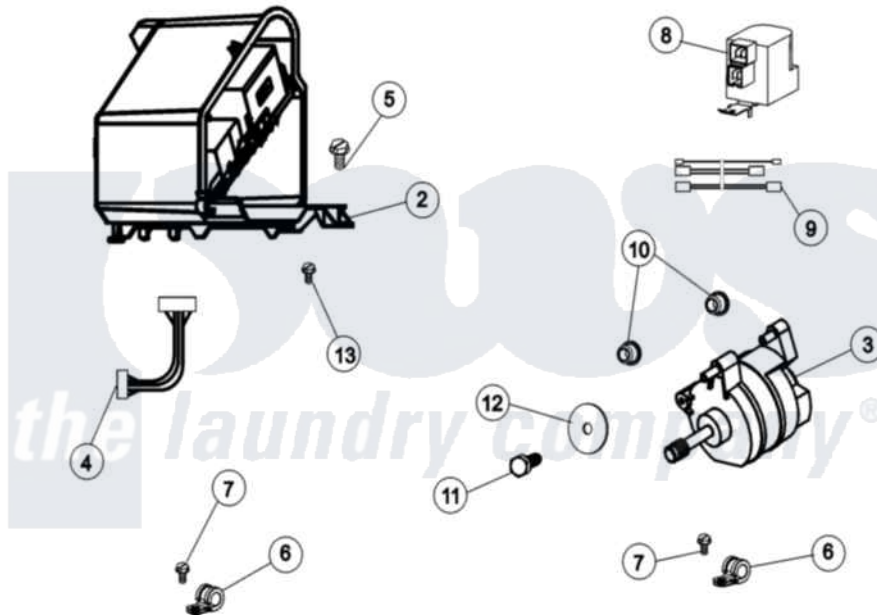

Maytag MLG19PDCXW 18 - MOTOR & MOTOR CONTROL

(SEE TEXT FOR ITEMS 2, 3, 4 AND 8)

Maytag [Commercial Maytag MLG19PDCXW Dryer Parts](#) Parts Diagram 18 - MOTOR & MOTOR CONTROL
 Click on the part number to view part

Item	Original Part Number	Replaced By	Status	Part Description
001	12002039			Neptune Motor Conversion Kit
002	22004046			Control Assembly, Motor
003	22003856			Motor, Variable Speed
004	22004047	22004212		Motor Harness
005	33002190			SCrew, C BraCe, BraCket, Cabinet
006	22004102			P Clips
007	22002300	9740848		Screw, Mixing Valve Mounting
008	22003854	22003858		EMI Suppression Filter, 16a
009	22004101			Repair Jumper Harness
010	22003329			Isolator, Motor
011	22003686			Bolt, Motor
012	22002320			Washer, Belt Tension Bolt
013	22004103			Screw