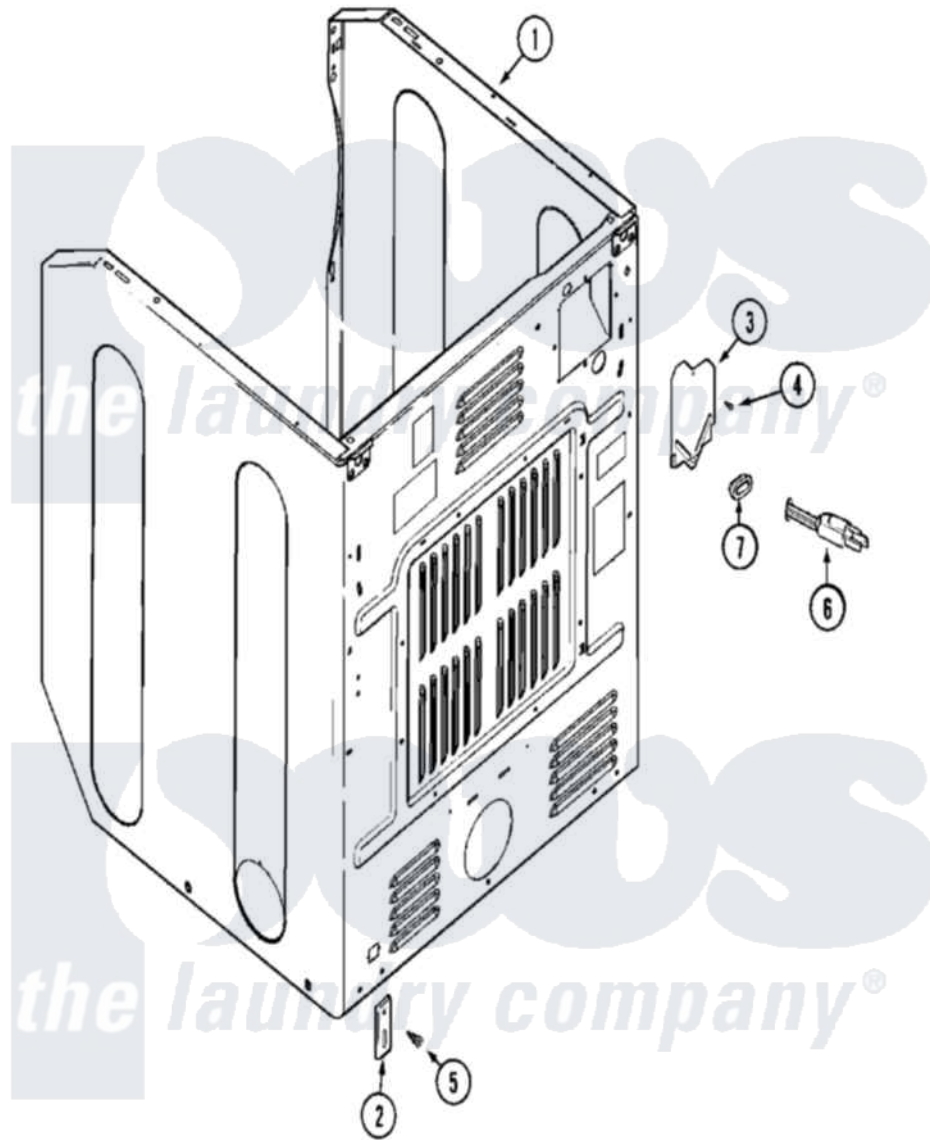

# Maytag MLG19PDDGW 05 - CABINET-REAR (DRYER)

Maytag [Commercial Maytag MLG19PDDGW Dryer Parts](#) Parts Diagram 05 - CABINET-REAR (DRYER)  
 Click on the part number to view part

Item	Original Part Number	Replaced By	Status	Part Description
001	<a href="#">33002811</a>			Cabinet Upper As Pack--NA
002	<a href="#">33002060</a>			Bracket, Security
003	<a href="#">33001795</a>			Cover, Terminal Block
004	<a href="#">22001995</a>			Screw Note: Screw, Tumbler Front And Shroud
005	<a href="#">22001995</a>			Screw Note: Screw, Tumbler Front And Shroud
006	<a href="#">22003540</a>			Cord, Power
"	22003705		Not Available	ADAPTER, CORD EXPORT
"	22004405		Not Available	CORD ADAPTER ASSY
"	<a href="#">22004502</a>			Clamp, Power Cord
"	<a href="#">33002258</a>			Clamp, Power Cord
"	<a href="#">33002260</a>			Nut, Power Cord Clamp
007	<a href="#">216183</a>			Grommet, Cord Export