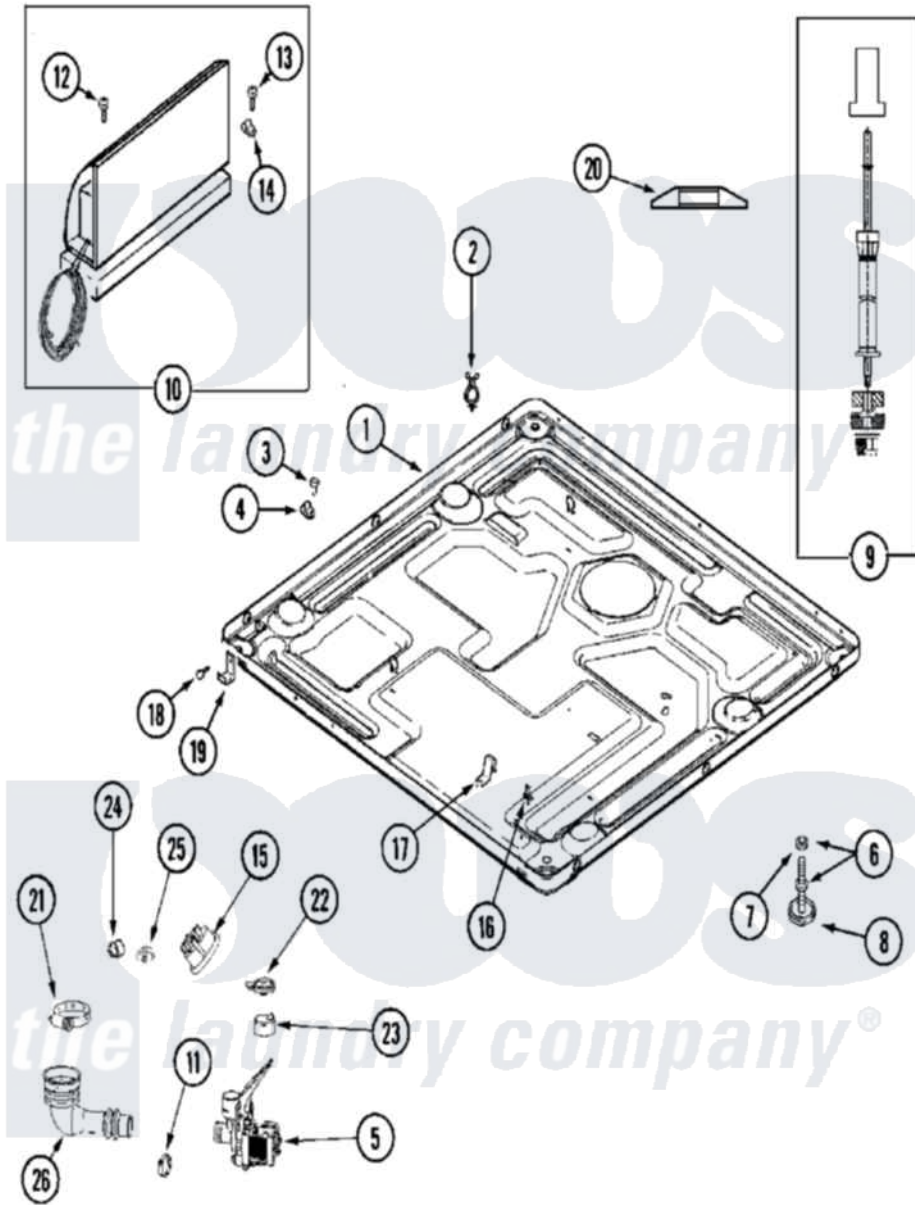

Maytag MLG19PDDGW 14 - BASE (WASHER)

Maytag [Commercial Maytag MLG19PDDGW Dryer Parts](#) Parts Diagram 14 - BASE (WASHER)
 Click on the part number to view part

Item	Original Part Number	Replaced By	Status	Part Description
001	22003926	22003435		Base, Assembly
002	22003298			Retainer, Wire
003	Y313561			Screw---NA
004	22004120			Clip, Wire Harness
005	22003709			Pump, Drain
006	22003544			Adjustable Leg W/Foot And Nut
007	Y052740	62739		Nut, Lock
008	210684			Foot, Adjustable Leg
009	22002316			Strut, Rear
010	22004099			Motor Control W/Filter
011	22001984	285655		Clamp, Hose
012	33002190			SCrew, C BraCe, BraCket, Cabinet
013	Y313561			Screw---NA
014	22002014			Clip, Harness To Support
015	22003728			Switch, Pressure Items 22-30

			Listed As Series
015	22003120		
016	22003298		Retainer, Wire
017	22002244		Clip, Grounding
018	33002190		SCrew, C BraCe, BraCket, Cabinet
019	22002239		Clip, Front Panel
020	33002222		Deflector, Water
021	22002853	285655	Clamp, Hose
022	22002853	285655	Clamp, Hose
023	22003268		Cap, Rubber
024	22003261		Plug, Outer Tub
025	22003295	285655	Clamp, Hose
026	22003262		Hose, Tub To Pump Outlet