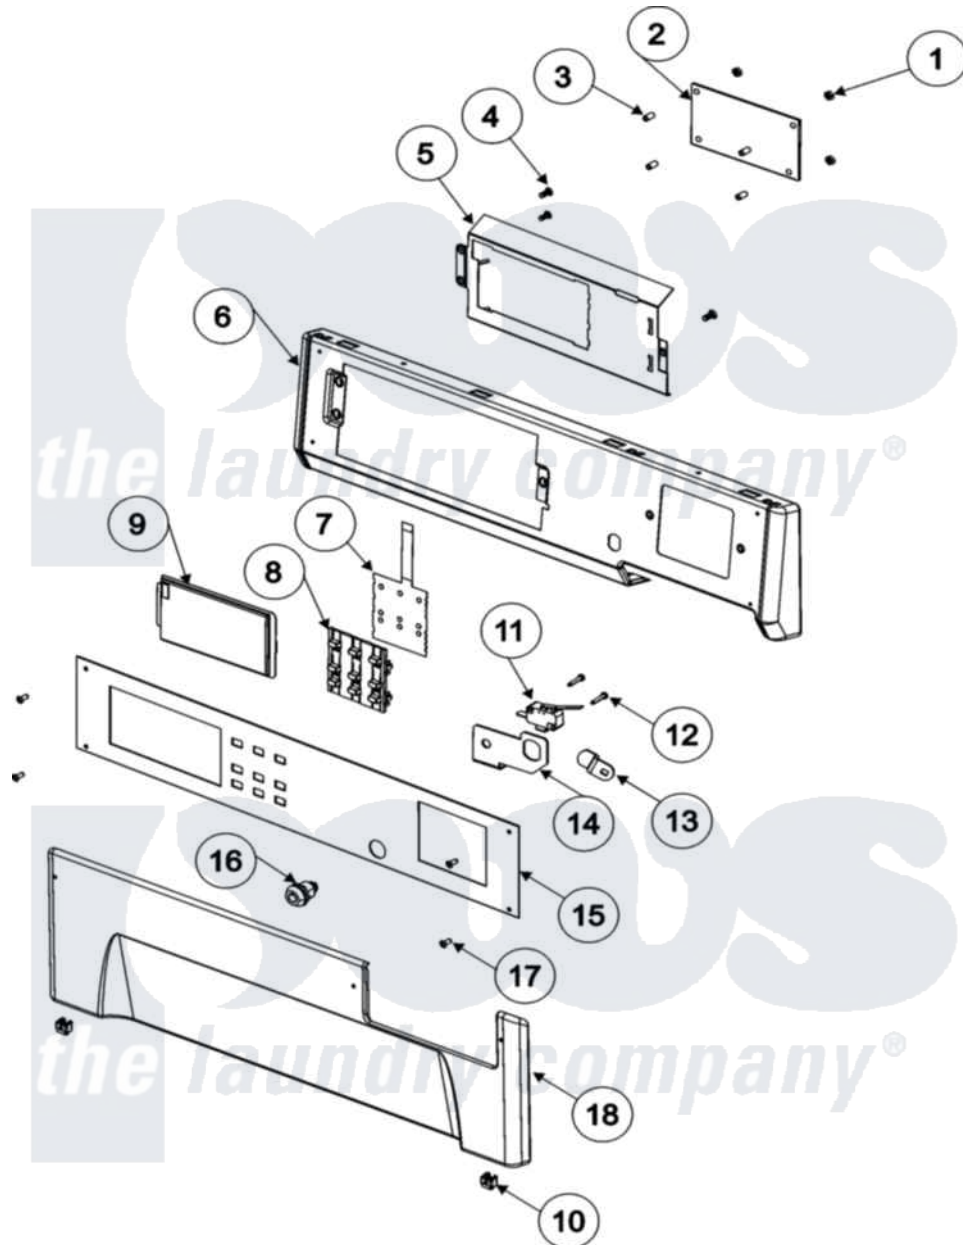

# Maytag MLG19PDDWW 01 - CONTROL PANEL (DRYER)

Maytag Commercial Maytag MLG19PDDWW Dryer Parts Parts Diagram 01 - CONTROL PANEL (DRYER)  
 Click on the part number to view part

Item	Original Part Number	Replaced By	Status	Part Description
001	33002156	<a href="#">912077</a>		Locknut, Reader Harness
002	33002359	<a href="#">33003006</a>		Control BO
003	<a href="#">33001204</a>			Stand-Off, Ccontrol Board
004	<a href="#">Y314062</a>			Screw, Door Hinge And Panel
005	<a href="#">33002155</a>			Plate, Control Mounting
006	<a href="#">33002149</a>			Panel, Control
007	33002152	<a href="#">W10133277</a>		Membrane Switch Assembly
008	<a href="#">33002178</a>			Switch, Push Button
009	33002150	<a href="#">W10133268</a>		Cover, Display
010	<a href="#">33002004</a>			Clip, Fastener
011	33002117	<a href="#">208042</a>		Switch, Sensor
012	<a href="#">22002368</a>			Screw, Sensor Switch Bracket
013	213750	<a href="#">W10133266</a>		Cam-Lock
014	<a href="#">33001982</a>			Bracket, Switch Mounting
015	<a href="#">33002960</a>			Facia, Commerical WD - PD
016	Y206081	<a href="#">W10116737</a>		Lock

017	<a href="#">215506</a>	Screw, Control Panel Overlay
018	<a href="#">33002966</a>	Panel, Access As Pkd
019	<a href="#">22002782</a>	Pad, Foam
"	<a href="#">22003858</a>	EMI Suppression Filter, 16a
"	<a href="#">33001981</a>	Wire, Ground