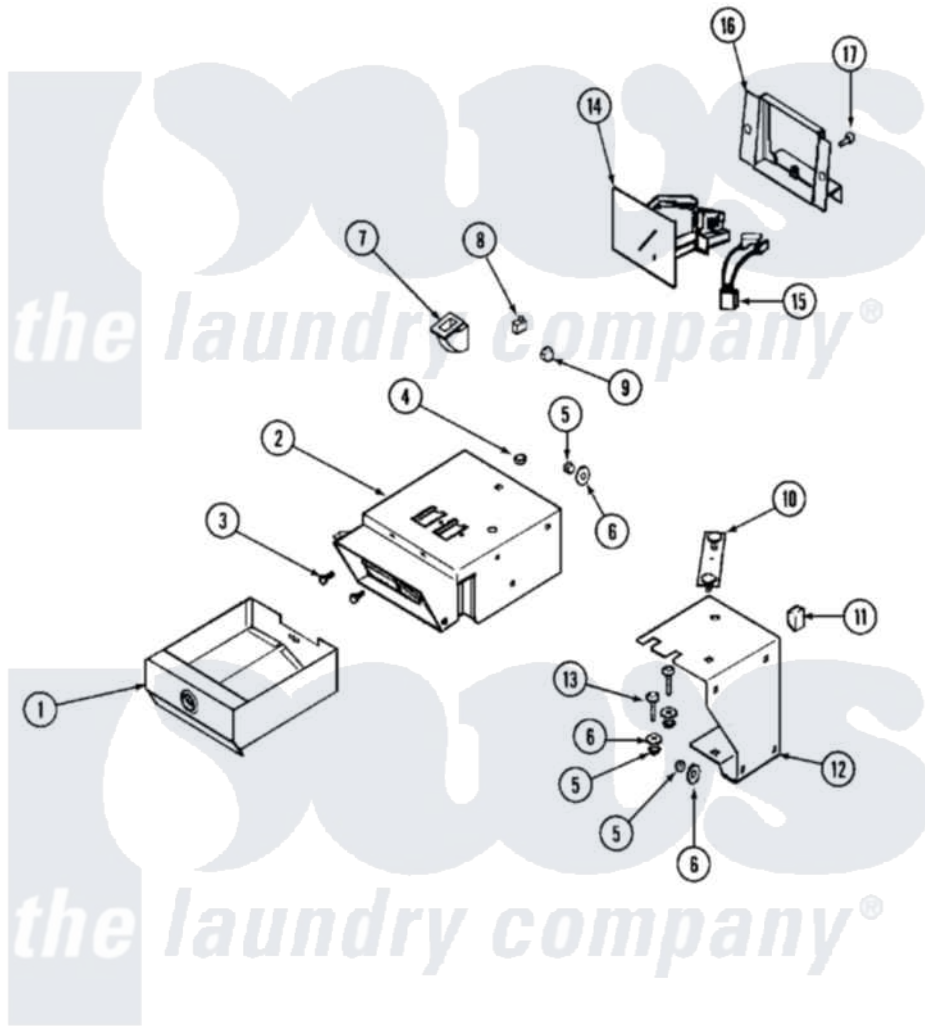

Maytag MLG19PDDWW 02 - CONTROL CENTER (DRYER)

Maytag [Commercial Maytag MLG19PDDWW Dryer Parts](#) Parts Diagram 02 - CONTROL CENTER (DRYER)
 Click on the part number to view part

Item	Original Part Number	Replaced By	Status	Part Description
001	Y33001983			Box, Coin
002	Y33001986			Vault, Coin
003	33002683	694091		Trim, Side Right Hand
004	Y052740	62739		Nut, Lock
005	Y052734			Nut, Carrage Bolts And Bracket
006	312535			Washer, Vault Mounting Brk.
"	NLA		Not Available	WASHER, VAULT MOUNTING BRK.
007	314635			Chute, Coin
008	33001250			Switch, Vault And Service Door
009	NLA		Not Available	NUT, CAGE
010	22001810		Not Available	STRAP, MOUNTING
011	33001989			Retainer, Vault Switch
012	33001990			Bracket, Mounting Vault
013	33001991			Bolt, Carriage

014	216200		Face Plate Return Button
"	22003678	22004112	Coin Drop Greenwald Us.25
"	22004112		Coin Drop Greenwald Us.25
"	33002647		Single Faceplate Assembly
015	22001965		Optic Switch Assembly
"	314665		Screw, Switch Assembly
016	33001992		Bracket, Coin Drop Mount.
017	212707	3196385	Screw
"	910181		Lockwasher, Terminal Block