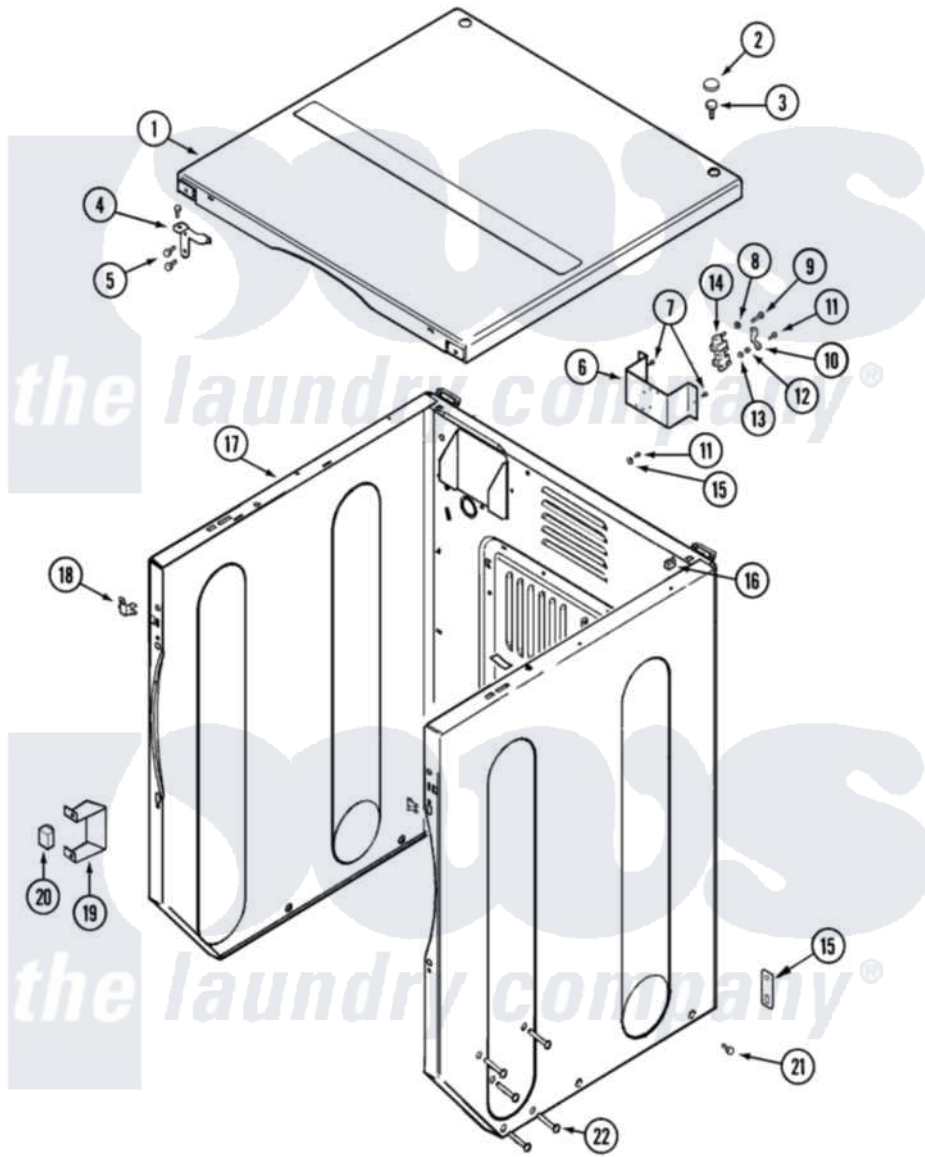

Maytag MLG19PDDWW 03 - CABINET-FRONT (DRYER)

Maytag Commercial Maytag MLG19PDDWW Dryer Parts Parts Diagram 03 - CABINET-FRONT (DRYER)
 Click on the part number to view part

Item	Original Part Number	Replaced By	Status	Part Description
001	33002124			Cover, Top
002	33001997			Plug, Hole
003	22001883	214354		Screw, Top Cover To Cabnt.
004	33001998			Bracket, Top Cover
"	33001999			Bracket, Top Cover
005	22001995			Screw Note: Screw, Tumbler Front And Shroud
006	NLA		Not Available	BRACKET, TERMINAL BLOCK---NA
007	22001995			Screw Note: Screw, Tumbler Front And Shroud
008	Y311270			Washer, Terminal Block
009	Y312209	W10001200		Screw
010	Y312184			Strap, Grounding
011	NLA		Not Available	SCREW, GROUND STRAP
012	311484	112432		Nut
013	311093			Washer, Terminal Connection