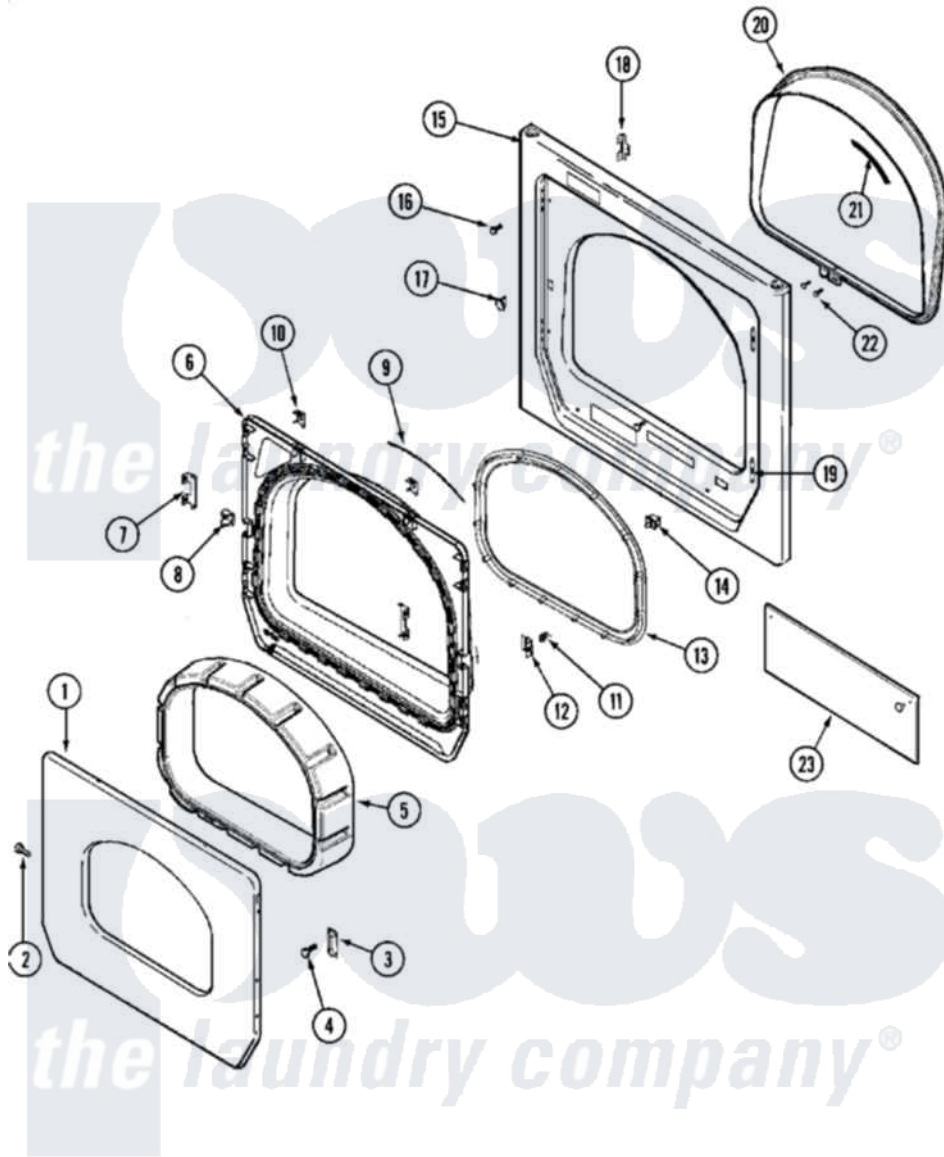

Maytag MLG19PDDWW 04 - DOOR (DRYER)

Maytag [Commercial Maytag MLG19PDDWW Dryer Parts](#) Parts Diagram 04 - DOOR (DRYER)
 Click on the part number to view part

Item	Original Part Number	Replaced By	Status	Part Description
001	33002015			Door, Outer
002	22002063			Screw No.8-18AB Wafer Head
003	33002017			Hinge, Door
004	22002062	98006631		Screw
005	22002300	9740848		Screw, Mixing Valve Mounting
"	33002780			Door Tunnel W` Handle
006	33002020			Door, Inner W/Seal
007	22002038			Clip, Door
008	33001763			Plug, Inner Door
009	33002094			Seal, Door
010	22002039			Clip, Door
011	33001761			Strike, Door
012	33001793			Bracket, Strike
013	33002607			Lens, Door
014	33001509	W10169313		Switch-Dor
015	33002051		Not Available	SCREW, FRONT PANEL

"	33002081		Panel, Front
016	33001486	98008544	Screw
017	33001791	306436	Door Latch Kit--W
018	33002025		Twin Speednut
019	33001175		Cover, Hinge Hole
020	33002026		Extension, Tumbler Front
021	33001767		Seal, Shroud
022	33001855	33002917	Screw, No.10-16
023	33002048		Fastener, Push
"	33002183		Shield, Control Panel