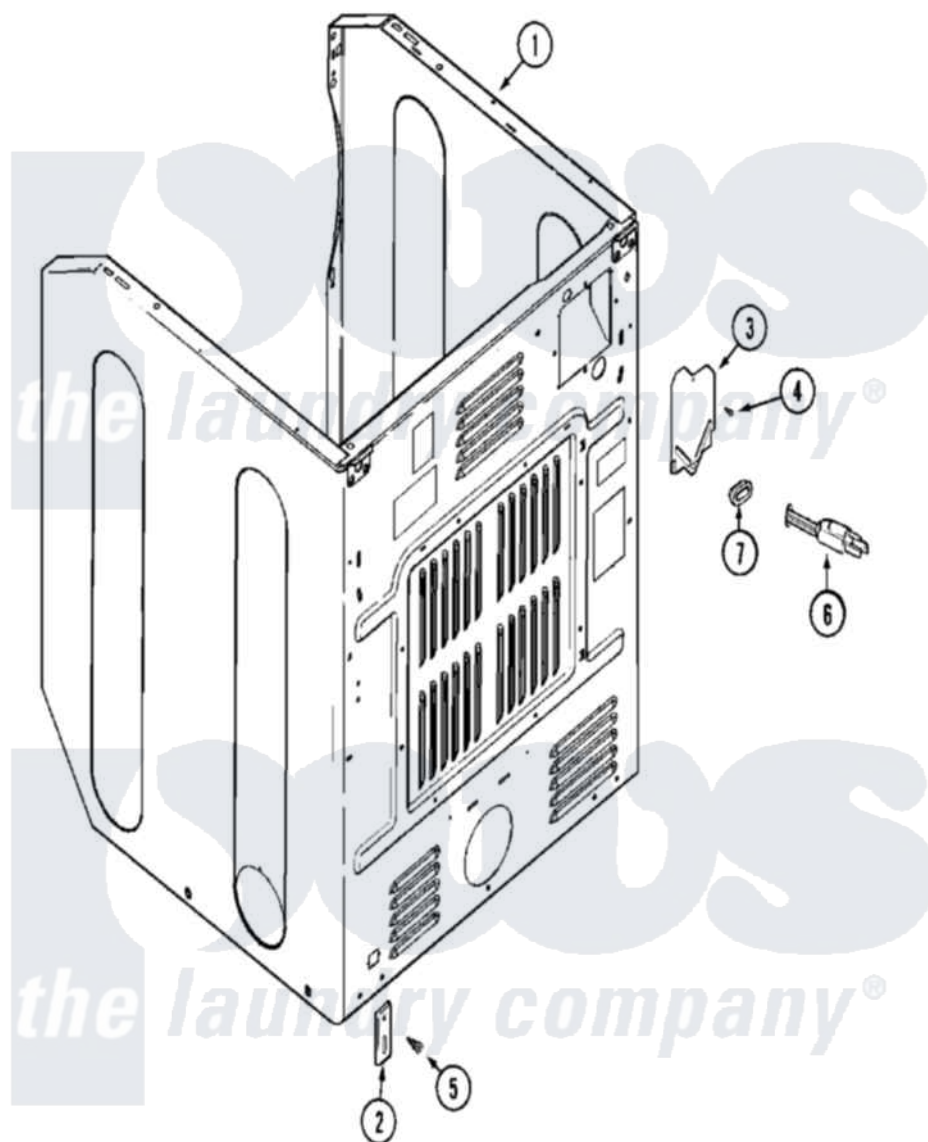

Maytag MLG19PDDWW 05 - CABINET-REAR (DRYER)

Maytag [Commercial Maytag MLG19PDDWW Dryer Parts](#) Parts Diagram 05 - CABINET-REAR (DRYER)
 Click on the part number to view part

Item	Original Part Number	Replaced By	Status	Part Description
001	33002811			Cabinet Upper As Pack--NA
002	33002060			Bracket, Security
003	33001795			Cover, Terminal Block
004	22001995			Screw Note: Screw, Tumbler Front And Shroud
005	22001995			Screw Note: Screw, Tumbler Front And Shroud
006	22003062			Cord, Power
007	211881			Grommet, Cord Part Not Used- Gas Models Only