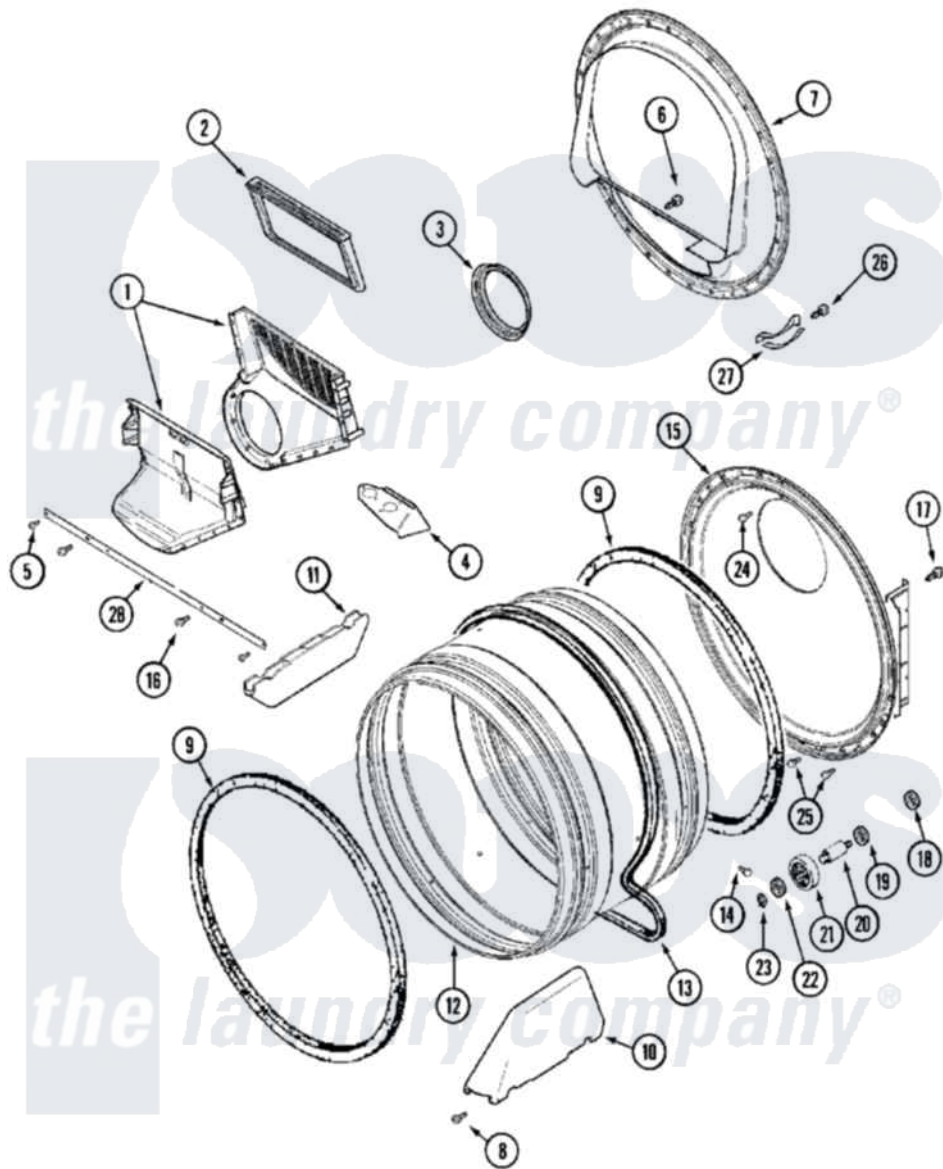

Maytag MLG19PDDWW 06 - TUMBLER (DRYER)

Maytag [Commercial Maytag MLG19PDDWW Dryer Parts](#) Parts Diagram 06 - TUMBLER (DRYER)
 Click on the part number to view part

Item	Original Part Number	Replaced By	Status	Part Description
001	33001799			Outlet Duct Assembly Note: Outlet Duct Assembly
002	33002790			Lint Filter
003	33002560			Seal, Blower
004	33001837			Cover, Thermostat
005	22001995			Screw Note: Screw, Tumbler Front And Shroud
006	NLA		Not Available	SCREW, OUTLET DUCT
007	33001802			Front, Tumbler
008	33001855	33002917		Screw, No.10-16
009	33001807			Seal, Tumbler
010	33002032			Baffle
011	33001755			Baffle
012	33001794	33001889		Tumbler
013	33002535			V-Belt
014	33001788	33002973		Screw, No.9-15 X 1.00 Hx WS
015	33002770			Tumbler Back And Seal As-

015	33002713		Pack
"	33003037		Tumbler Back And Seal
016	33001768		Screw, Shroud Note: Screw, Shroud And Outlet Duct
017	22001995		Screw Note: Screw, Tumbler Front And Shroud
018	33001443		Nut, Hex
019	Y313347	312535	Washer, Vault Mounting Brk.
020	Y312948	6-3129480	Shaft- Tumbler
021	Y303373	12001541	Drum Roller/Washer Assembly--W
022	312535		Washer, Vault Mounting Brk.
023	410233	9703438	Ring-Retr
024	210932		Screw, No.8 X 9/16 Ctsk Note: Screw, Inlet Duct
025	22001996	3370225	Screw
026	210720		Rivet, Bearing To Tumbler Fmt
027	306508		Tumbler Bearing Kit ---W
028	33002039		Brace, Tumbler Front