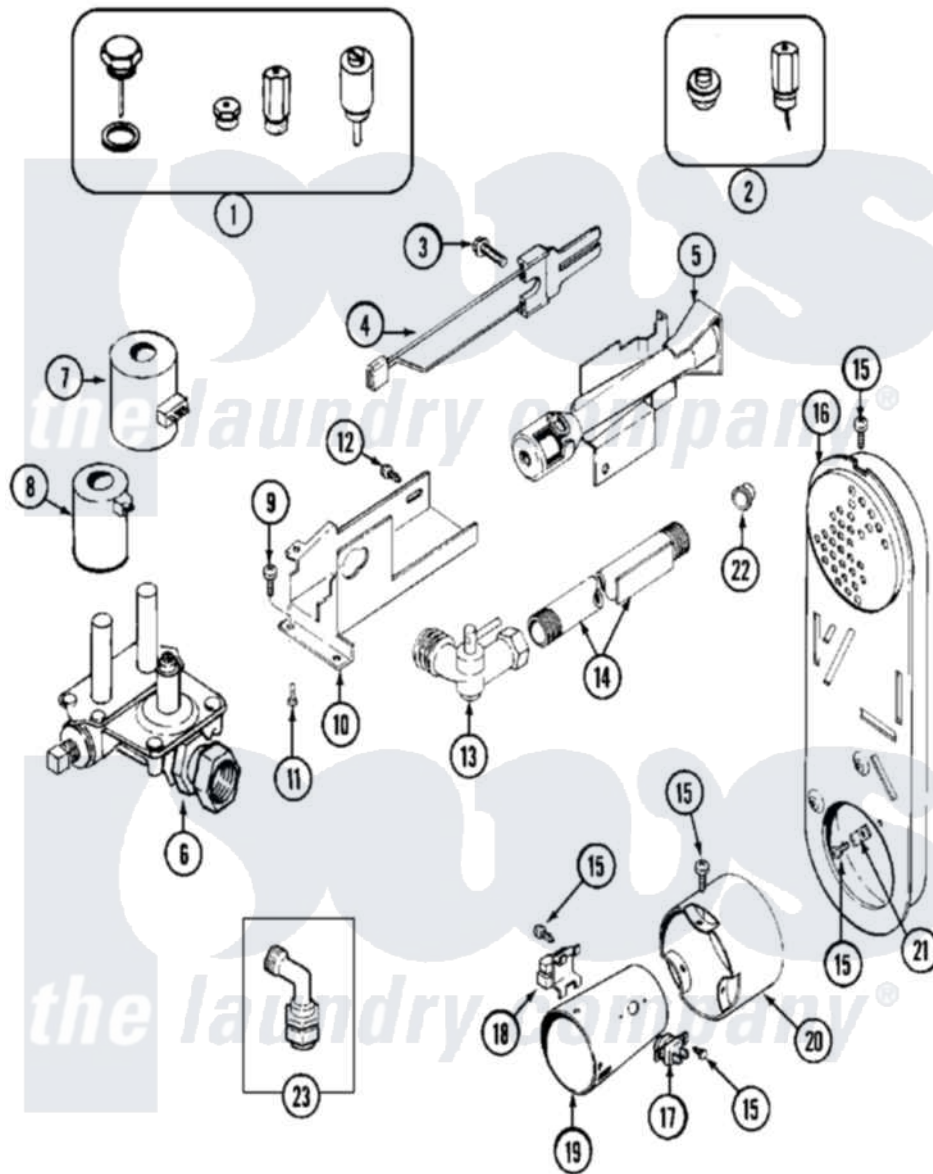

# Maytag MLG19PDDWW 07 - GAS VALVE (DRYER)

Maytag Commercial Maytag MLG19PDDWW Dryer Parts Parts Diagram 07 - GAS VALVE (DRYER)  
 Click on the part number to view part

Item	Original Part Number	Replaced By	Status	Part Description
001	Y306195	<a href="#">MAL9000AXX</a>		LP Gas Con
002	Y308377		Not Available	CONVERSION KIT (LP TO NATURAL)
003	<a href="#">304971</a>			Screw Note: Screw, Igniter
004	<a href="#">33002789</a>			Igniter Assembly
005	<a href="#">33002793</a>			Burner Assembly
006	<a href="#">308345</a>			Valve, Gas
007	<a href="#">306106</a>			Coil, Holding And Booster-W
008	306105	<a href="#">694540</a>		Coil, 60 Hz
009	<a href="#">Y313561</a>			Screw----NA
010	NLA		Not Available	BRACKET, GAS VALVE----NA
011	314082	<a href="#">90767</a>		Screw, 8A X 3/8 HeX Washer Head Tapping
012	<a href="#">22001995</a>			Screw Note: Screw, Tumbler Front And Shroud
013	<a href="#">306086</a>			Angle Shut Off For Gas Valve
014	<a href="#">33001735</a>			Pipe And Bracket Assembly Series 18 Not Needed Use

015	<a href="#">211294</a>	<a href="#">90767</a>	Vavle Screw, 8A X 3/8 HeX Washer Head Tapping
016	33002765	Not Available	INLET DUCT ASSEMBLY (GAS)
"	<a href="#">33003039</a>		Assembly, Inlet Duct-Gas
017	<a href="#">305169</a>		Thermostat, Hi-Limit Gas
018	Y303377	<a href="#">338906</a>	Radiant, Sensor
019	<a href="#">33001835</a>		Cone Assembly, Combustion
020	<a href="#">33001812</a>		Extension Cone Assembly
021	<a href="#">Y312890</a>		Retainer, Heater Chamber
022	<a href="#">33001693</a>		Cap, Gas Pipe
023	<a href="#">33002236</a>		Angle Connector Assembly