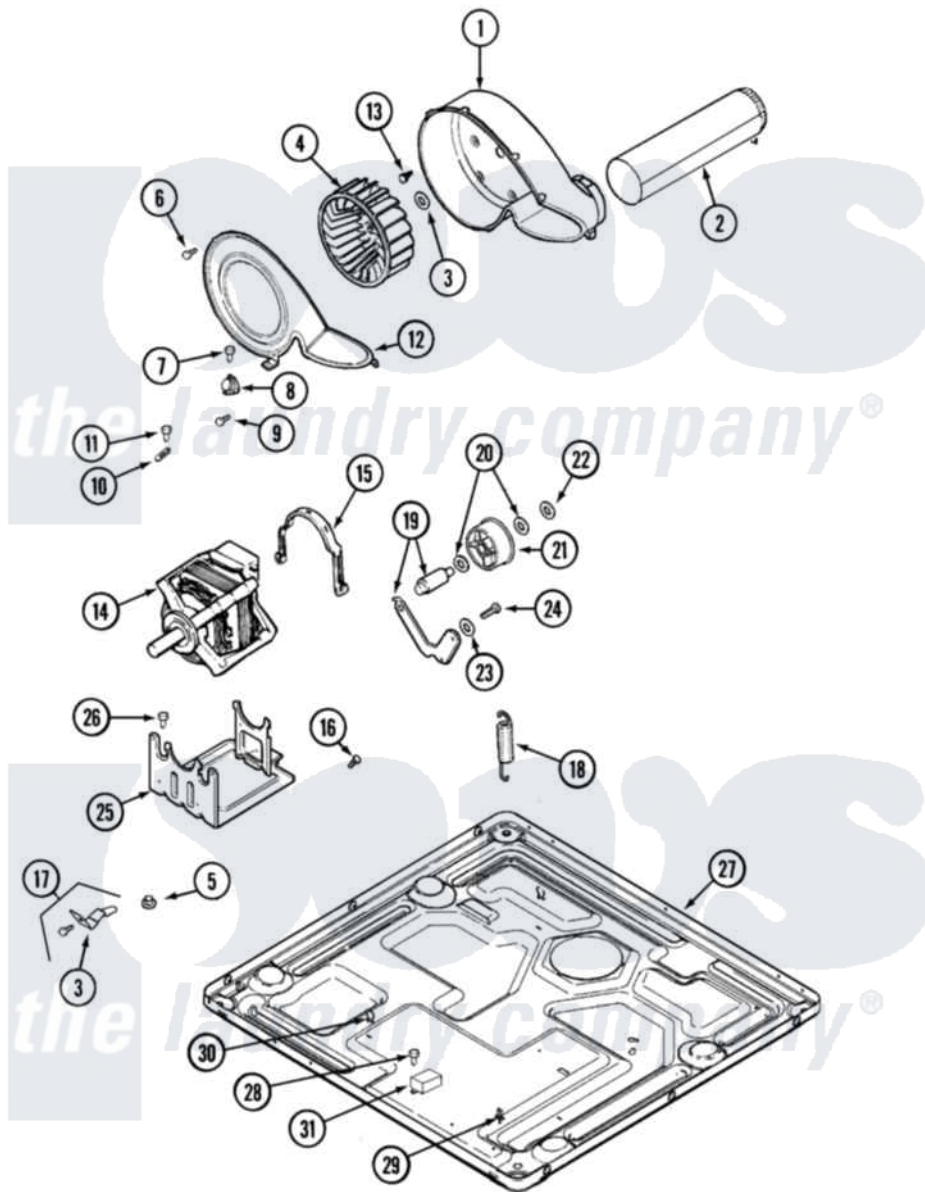

# Maytag MLG19PDDWW 08 - MOTOR DRIVE (DRYER)

Maytag Commercial Maytag MLG19PDDWW Dryer Parts Parts Diagram 08 - MOTOR DRIVE (DRYER)  
 Click on the part number to view part

Item	Original Part Number	Replaced By	Status	Part Description
001	<a href="#">33001789</a>			Housing, Blower
002	<a href="#">22001995</a>			Screw Note: Screw, Tumbler Front And Shroud
"	<a href="#">33002185</a>			Duct Assembly, Exhaust
003	<a href="#">22001995</a>			Screw Note: Screw, Tumbler Front And Shroud
"	<a href="#">33002757</a>			Bracket, RH, Base To Support
"	<a href="#">33002758</a>			Bracket, LH, Base To Support
004	<a href="#">33002797</a>			Wheel, Blower
005	<a href="#">33002044</a>			Guide
006	33001855	<a href="#">33002917</a>		Screw, No.10-16
007	<a href="#">Y313561</a>			Screw----NA
008	<a href="#">303392</a>			Thermostat, Cycling
"	<a href="#">33303391</a>			Thermostat, Cycling
009	22002925	<a href="#">3370225</a>		Screw
010	<a href="#">33001762</a>			Fuse, Thermal
011	22002925	<a href="#">3370225</a>		Screw