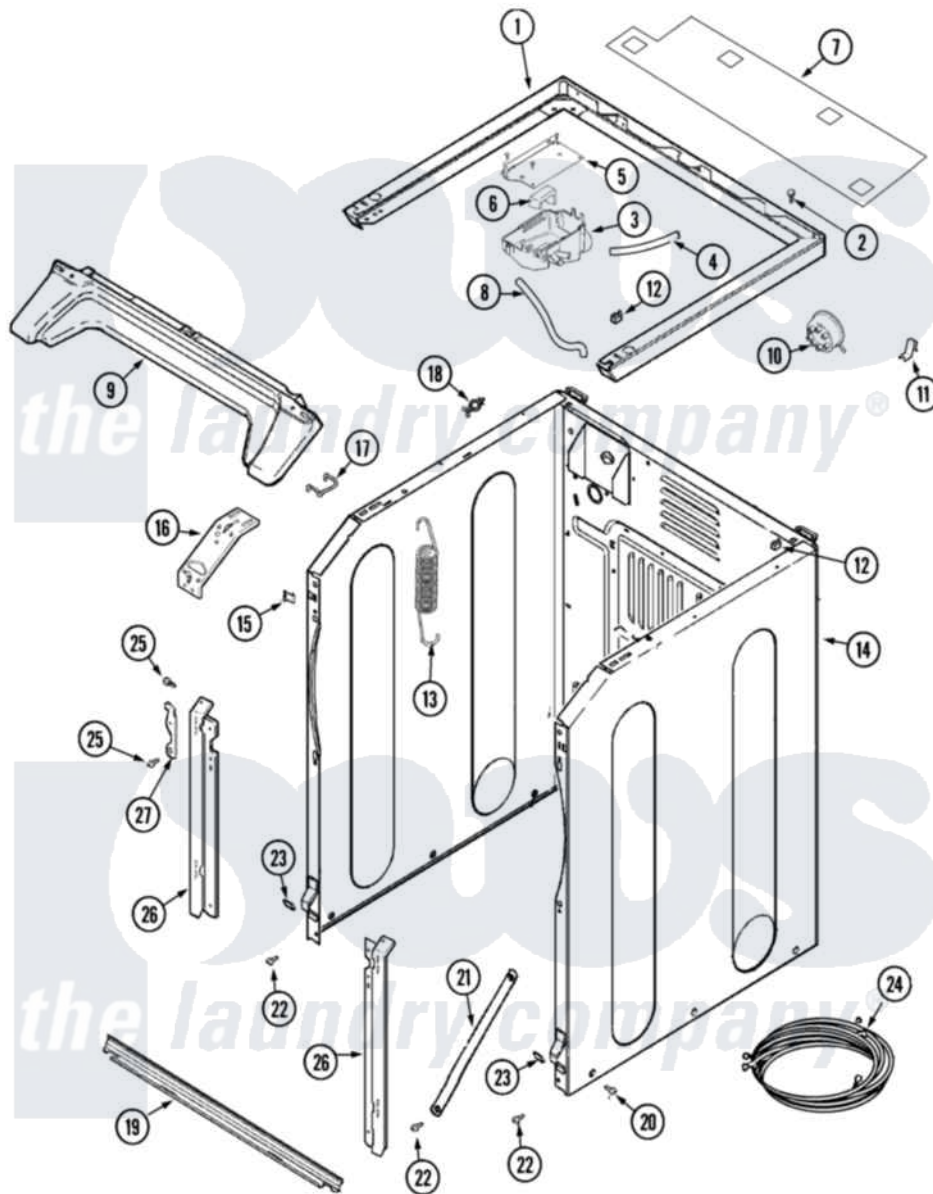

# Maytag MLG19PDDWW 09 - CABINET-FRONT (WASHER)

Maytag Commercial Maytag MLG19PDDWW Dryer Parts Parts Diagram 09 - CABINET-FRONT (WASHER)  
 Click on the part number to view part

Item	Original Part Number	Replaced By	Status	Part Description
001	<a href="#">33002963</a>			Support, Weld Assembly
002	<a href="#">214354</a>			Screw, Top Cover To Cabnt.
003	33001855	<a href="#">33002917</a>		Screw, No.10-16
"	<a href="#">33002775</a>			Vent, Tub
004	<a href="#">22002464</a>			Hose, Vent
005	<a href="#">33002189</a>			Bracket, Vent Mounting
006	<a href="#">22002440</a>			Deflector, Vent
007	<a href="#">33002191</a>			Wire Shield
"	<a href="#">33002192</a>			Clip, Shield
008	205161	<a href="#">489503</a>		Clamp
"	<a href="#">33002193</a>			Hose, Shower
009	<a href="#">33002011</a>			Cover, Access
010	<a href="#">22003728</a>			Switch, Pressure Items 22-30 Listed As Series
011	<a href="#">22002006</a>			Clip, Unbalance Switch Harness
"	<a href="#">22002244</a>			Clip, Grounding