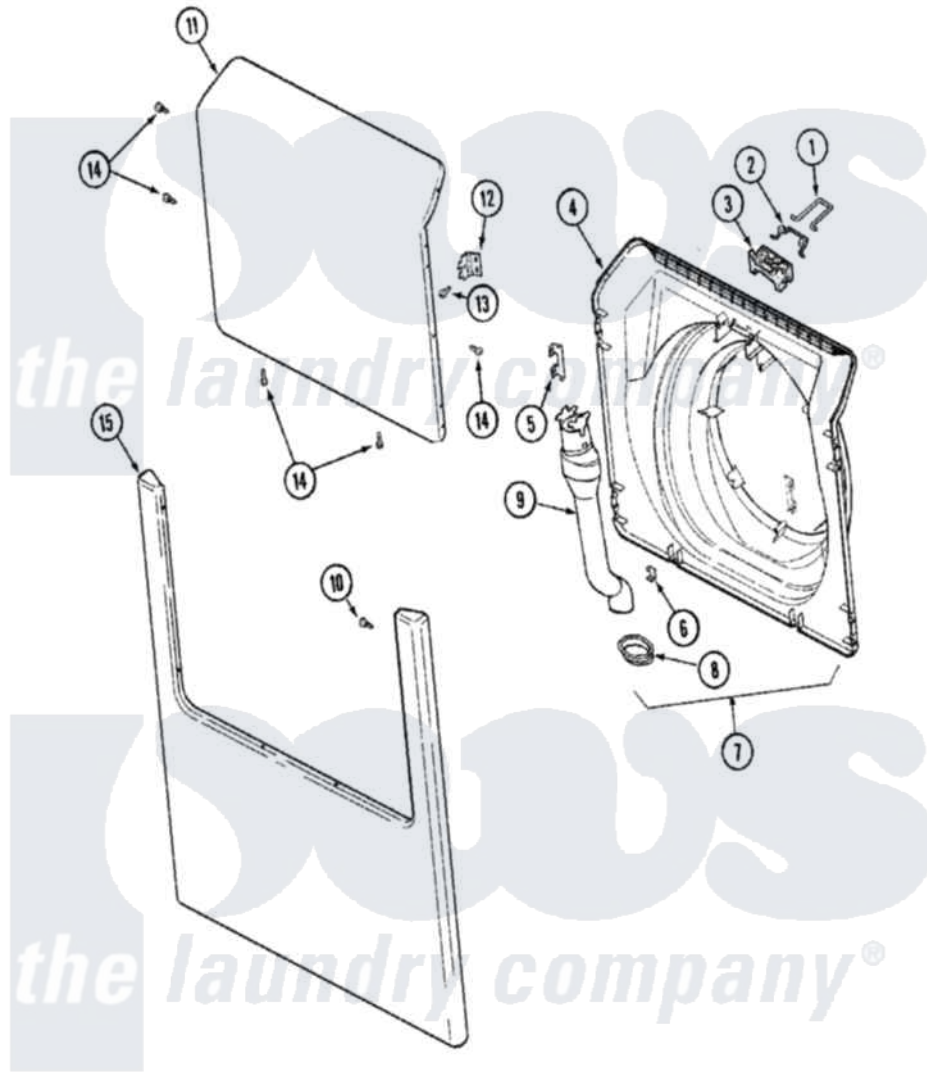

Maytag MLG19PDDWW 10 - DOOR & FRONT PANEL (WASHER)

Maytag Commercial Maytag MLG19PDDWW Dryer Parts Parts Diagram 10 - DOOR & FRONT PANEL (WASHER)
 Click on the part number to view part

Item	Original Part Number	Replaced By	Status	Part Description
001	22003222			Hoop, Lock
002	22002003			Spring, Latch
003	22002168			Support, Lock Hoop
004	22003800			Inner Door/Vented
005	22002038			Clip, Door
006	22002039			Clip, Door
007	12001722			DOOR LINER W/VENT ASSY. (WHT)
008	22003075			Grommet, Vent Tube
009	22003850			Vent Tube Assembly
010	22002243			Screw, Front Panel And Hinge
"	22002244			Clip, Grounding
011	22001979			Door, Outer
012	22002798			Hinge, Door
013	22002062	98006631		Screw
014	22002063			Screw No.8-18AB Wafer Head
015	22002241	22002836		Panel, Front