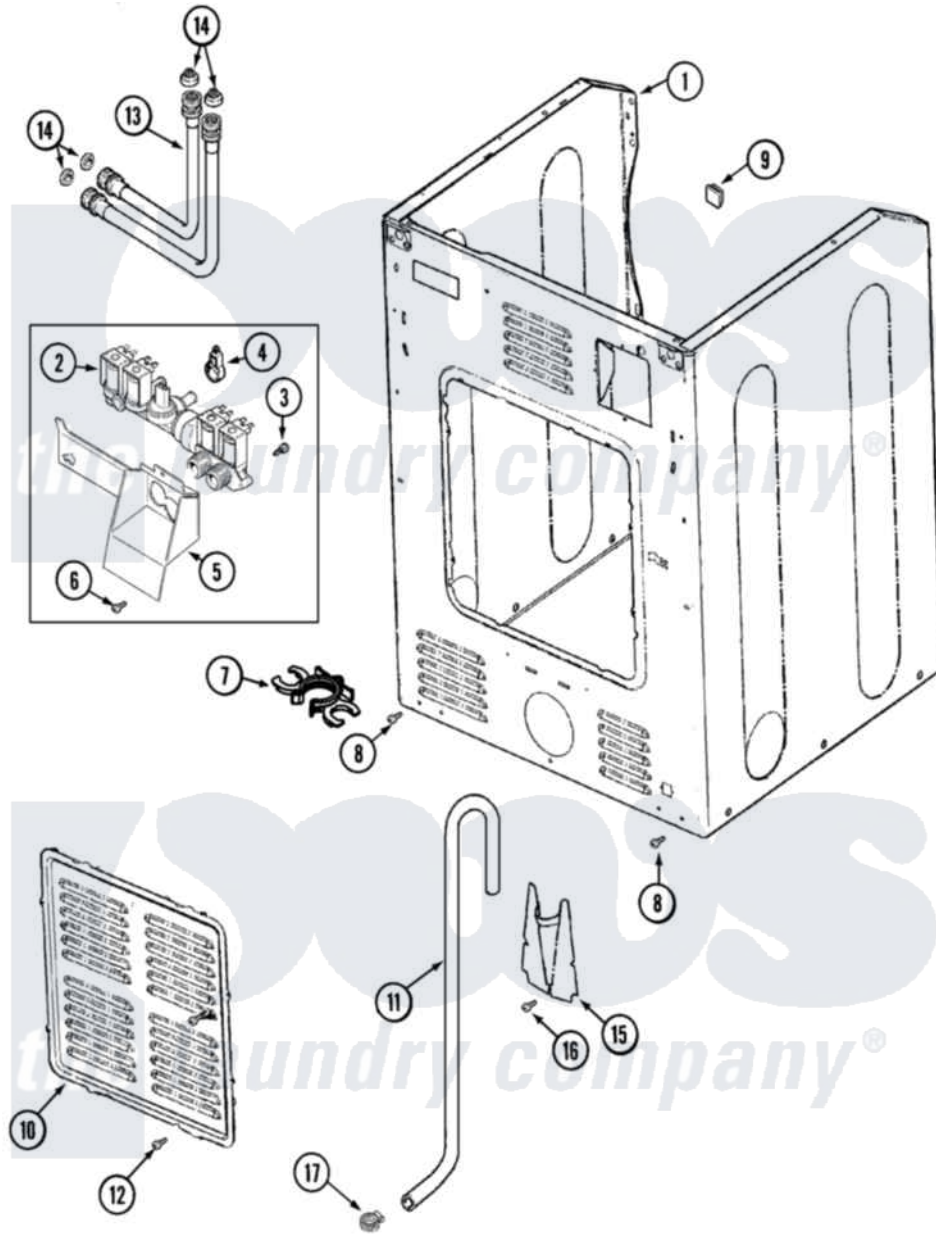

Maytag MLG19PDDWW 11 - CABINET-REAR (WASHER)

Maytag Commercial Maytag MLG19PDDWW Dryer Parts Parts Diagram 11 - CABINET-REAR (WASHER)
 Click on the part number to view part

Item	Original Part Number	Replaced By	Status	Part Description
001	22003639			Cabinet Assembly
"	33002190			SCrew, C BraCe, BraCket, Cabinet
002	33002211			Valve, Water
003	22002436			Screw, Water Valve Bracket
004	205161	489503		Clamp
005	33002212			Bracket, Water Valve
006	22002925	3370225		Screw
007	22002932			Clip, Drain Hose
008	33002190			SCrew, C BraCe, BraCket, Cabinet
009	NLA		Not Available	PLUG, HOLE
010	22004355			Rear Access Panel
011	12001807			Drain Hose Kit
"	22002892			Retainer, Drain Hose
"	22002893	8539404		Tie-Wire
"	22003319	12001807		Drain Hose Kit

012	22002925	3370225	Screw
013	22003838	202860	Inlet Hose Assembly
"	22003839	202860	Inlet Hose Assembly
014	22002960		Strainer, Washer Inlet
"	Y013783		Washer, Inlet Hose
015	22002704		Cover, Drain Hose
016	33002190		SCrew, C BraCe, BraCket, Cabinet
017	22001984	285655	Clamp, Hose