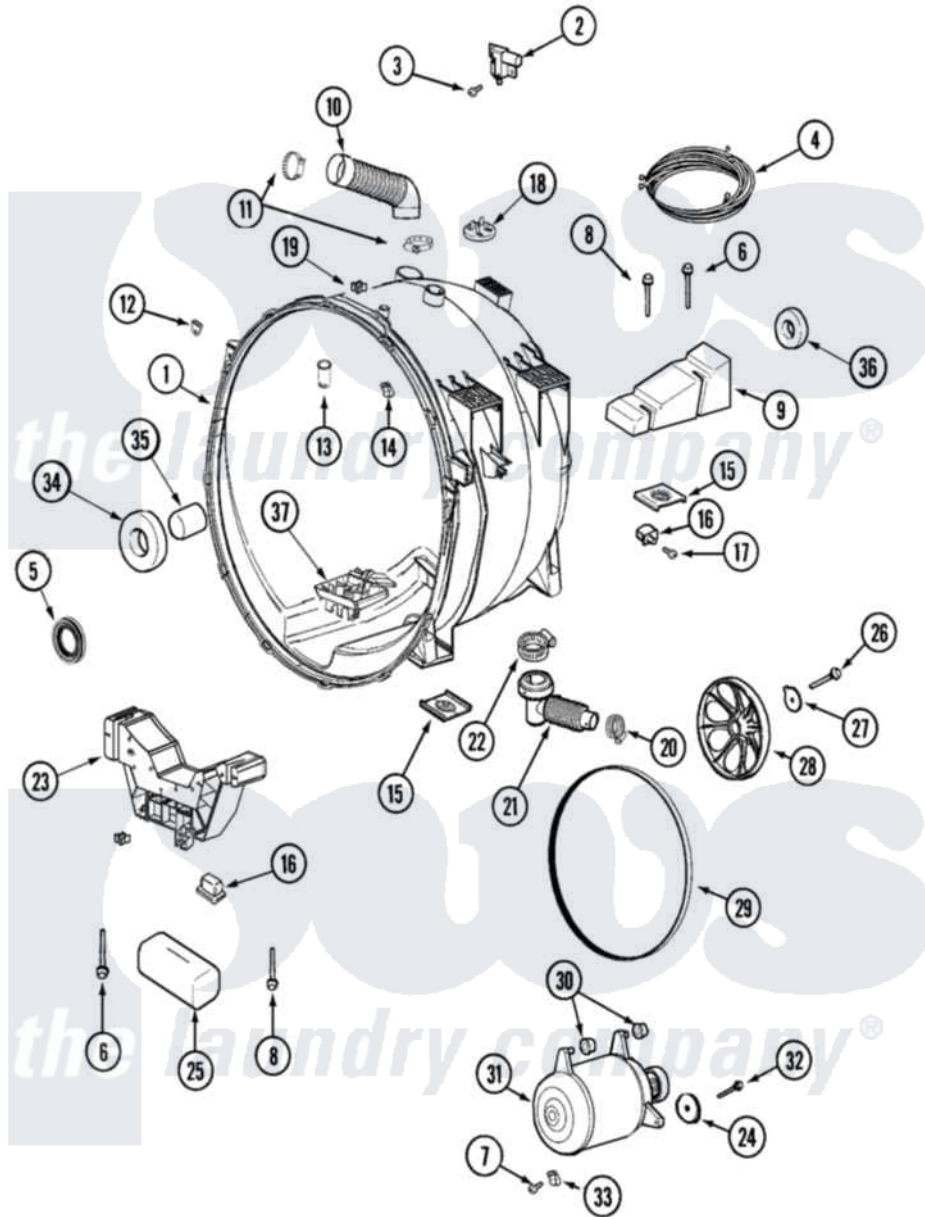

Maytag MLG19PDDWW 12 - OUTER TUB & MOTOR(WASHER)

Maytag Commercial Maytag MLG19PDDWW Dryer Parts Parts Diagram 12 - OUTER TUB & MOTOR(WASHER)
 Click on the part number to view part

Item	Original Part Number	Replaced By	Status	Part Description
001	22004080	22004465		Outer Tub Assembly, As Pack
"	22004465			Outer Tub Assembly, As Pack
002	22003302			Switch, Internal Unbalance
003	22002061	910187		Screw
004	22003836			Harness, Upper Sub Assembly, Venus
"	22004471			Harness, Wire Unbalance
005	12002022			Lip Seal Kit
006	22003615			Bolt, Double Sems 5-3/8
007	22002019			Screw, Wire Clip To Motor Cnt
008	22003616			Bolt, Double Sems 3-3/8
009	22002102			Weight, Counter Balance
010	22002083			Hose, Injector
011	22002052	616099		Clamp
012	22002103			Clip, U
013	22004310			Water Deflector
				Clip, Unbalance Switch

014	22002006		Clip, Unbalance Switch Harness
015	22002065		Nut, Counter Balance
016	22002044		Switch, Tub Displacement
017	22002061	910187	Screw
018	22002797		Clip, Hose
019	22002006		Clip, Unbalance Switch Harness
020	22001984	285655	Clamp, Hose
021	22003262		Hose, Tub To Pump Outlet
022	22002053	696392	Hose Clamp
023	22002006		Clip, Unbalance Switch Harness
"	22002579	Not Available	WEIGHT ASSEMBLY (FRT)
"	22004472		Bracket, Lower
024	22002320		Washer, Belt Tension Bolt
025	22003225	Not Available	CUSHION
026	22003937		Screw, Retaining Bolt
027	22003936		Washer
028	22002315		Pulley, Spinner
029	12001788		Kit, Belt And Isolator--W
030	22003329		Isolator, Motor
031	22003856		Motor, Variable Speed
032	22003686		Bolt, Motor
033	22002006		Clip, Unbalance Switch Harness
034	22002934		Bearing, Front
035	22002935		Spacer, Bearing
036	22003441		Bearing, Rear
037	22003710		Sump Cap W/ Labyrinth Feature