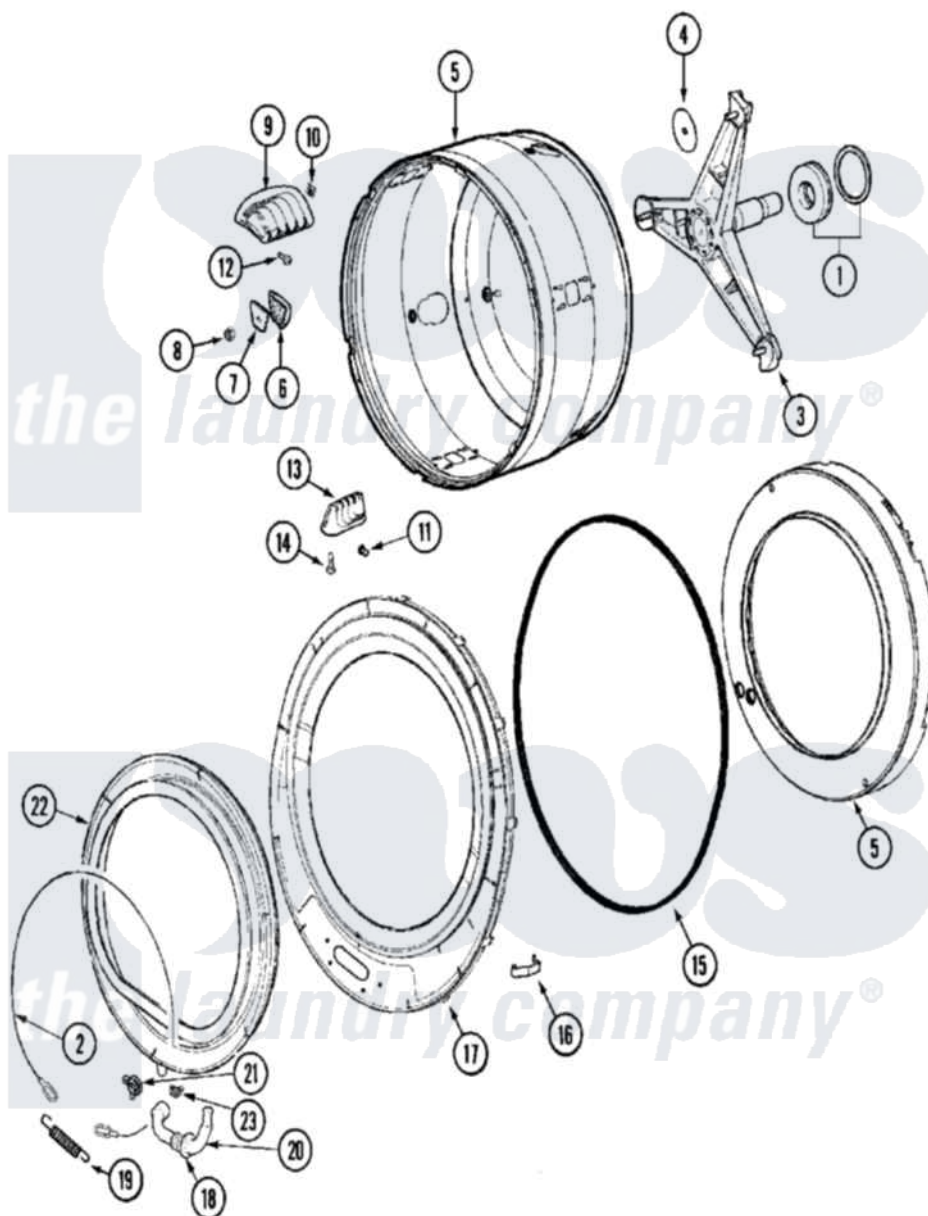

Maytag MLG19PDDWW 13 - SPINNER ASSEMBLY & OUTER TUB COVER(WASH)

Maytag Commercial Maytag MLG19PDDWW Dryer Parts Parts Diagram 13 - SPINNER ASSEMBLY & OUTER TUB COVER(WASH)

[Click on the part number to view part](#)

Item	Original Part Number	Replaced By	Status	Part Description
001	12002022			Lip Seal Kit
002	22002327			Wire, Boot Clamp
003	22003670	6-2717080		Spinner As
004	22002023			Washer, Plastic
005	22003637			BRACE ASSEMBLY, TOP CROSS CONTAINS ITEMS 12 & 13
006	22002482			Washer, Profile
007	22002020			Washer, Spinner Support
008	22002122	2207454		Nut, Hex
009	22001985			Baffle, Drip
010	22002009			Grommet, Baffle
011	22001999			Grommet, Baffle
012	22003556			Screw, Baffle
013	22001986			Baffle, Drip

014	22002059		Screw, Baffle
015	22002077		Seal, Tub Cover
016	22002050		Clip, Tub To Cover
017	22004254		Cover, Tub W/Sealandcaps Aspk
018	22003074		Guard, Hose
019	22002099		Spring, Tub
020	22003071	22004477	Drain Hose, Door Boot
021	Y22003072	22003072	CLAMP, HOSE DOUBLE WIRE
022	22003893		Door Boot, Black
023	22003073	596669	Clamp, Manifold