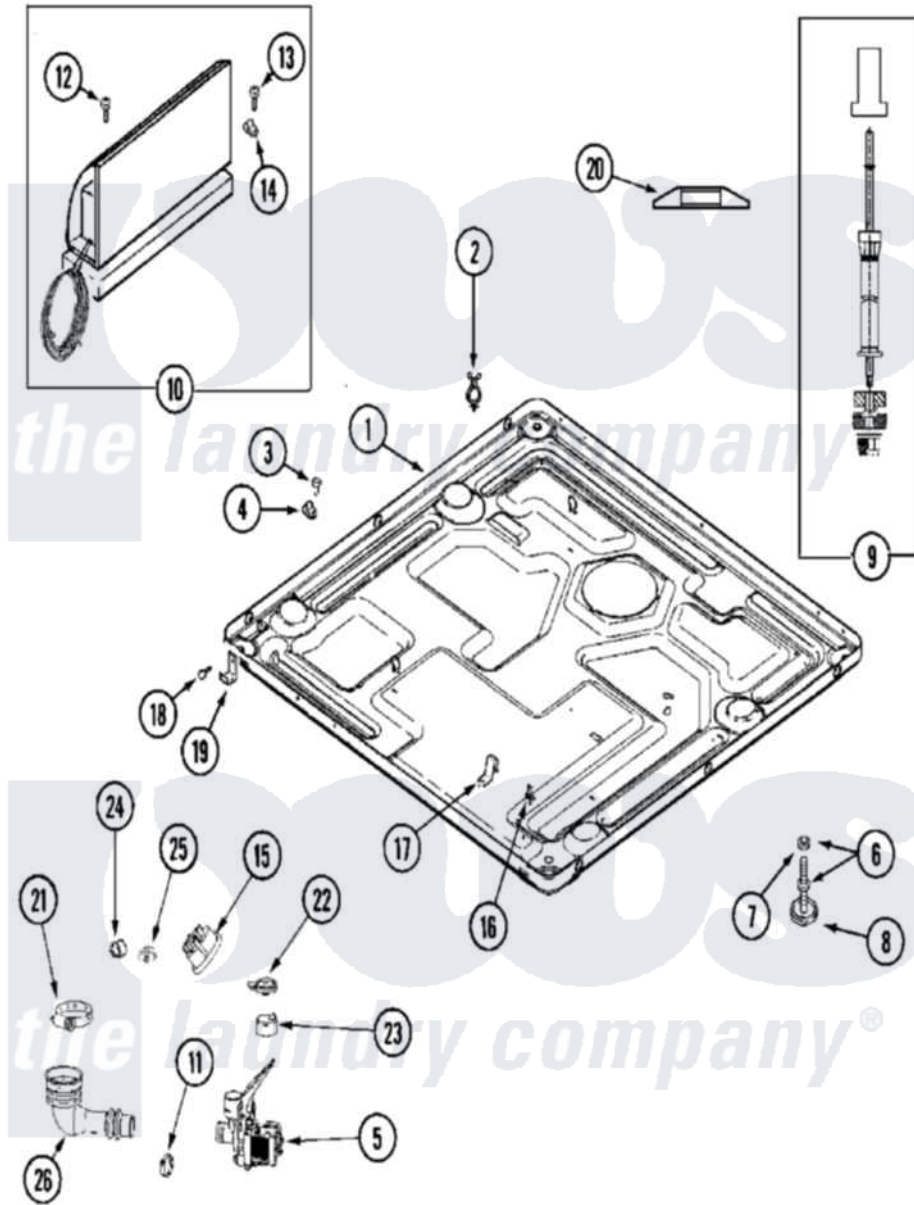

Maytag MLG19PDDWW 14 - BASE (WASHER)

Maytag [Commercial Maytag MLG19PDDWW Dryer Parts](#) Parts Diagram 14 - BASE (WASHER)
 Click on the part number to view part

Item	Original Part Number	Replaced By	Status	Part Description
001	22003926	22003435		Base, Assembly
002	22003298			Retainer, Wire
003	Y313561			Screw---NA
004	22004120			Clip, Wire Harness
005	22003244	25001052		Pump Assembly
006	22003544			Adjustable Leg W/Foot And Nut
007	Y052740	62739		Nut, Lock
008	210684			Foot, Adjustable Leg
009	22002316			Strut, Rear
010	22004046			Control Assembly, Motor
011	22001984	285655		Clamp, Hose
012	33002190			SCrew, C BraCe, BraCket, Cabinet
013	Y313561			Screw---NA
014	22002014			Clip, Harness To Support
015	22003728			Switch, Pressure Items 22-30

			Listed As Series
015	22003120		
016	22003298		Retainer, Wire
017	22002244		Clip, Grounding
018	33002190		SCrew, C BraCe, BraCket, Cabinet
019	22002239		Clip, Front Panel
020	33002222		Deflector, Water
021	22002853	285655	Clamp, Hose
022	22002853	285655	Clamp, Hose
023	22003268		Cap, Rubber
024	22003261		Plug, Outer Tub
025	22003295	285655	Clamp, Hose
026	22003262		Hose, Tub To Pump Outlet