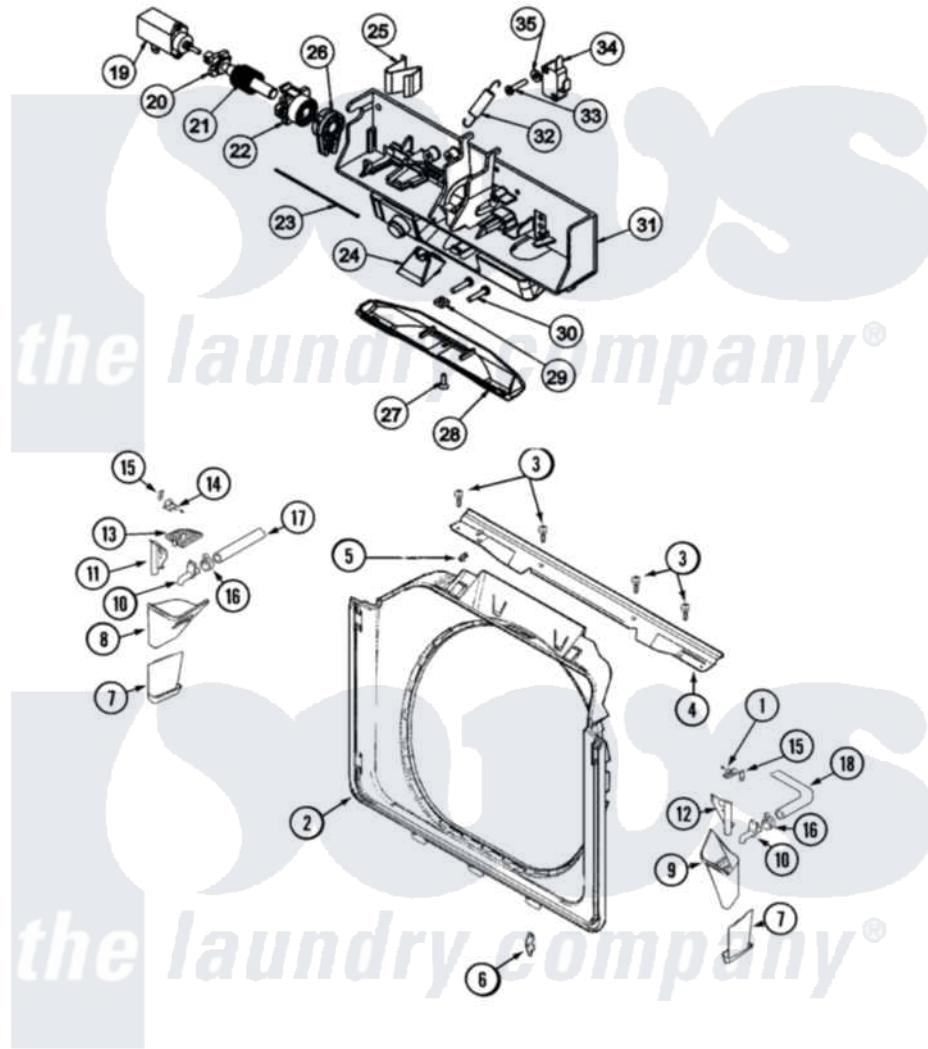

# Maytag MLG19PDDWW 15 - DOOR SHROUD & DOOR LATCH ASSEMBLY (WASH)

Maytag Commercial Maytag MLG19PDDWW Dryer Parts Parts Diagram 15 - DOOR SHROUD & DOOR LATCH ASSEMBLY (WASH)

[Click on the part number to view part](#)

Item	Original Part Number	Replaced By	Status	Part Description
001	<a href="#">33002209</a>			Retainer, Fabric Softener
002	<a href="#">22002506</a>			Shroud And Dispenser Hose
003	<a href="#">22001995</a>			Screw Note: Screw, Tumbler Front And Shroud
004	<a href="#">22003908</a>			Vapor Barrier
"	<a href="#">33002203</a>			Clip, Hose
"	<a href="#">33002477</a>			Support, Door Lock
005	<a href="#">22002014</a>			Clip, Harness To Support
006	<a href="#">33001764</a>			Cover, Hinge Hole
"	<a href="#">33001787</a>			Screw, Hinge Note: Screw, Hinge Hole Cover
007	<a href="#">33002195</a>			Grate, Overflow
"	<a href="#">33002196</a>			Grate, Overflow
008	<a href="#">33002197</a>			Cup, Bleach Dispenser
009	<a href="#">33002198</a>			Cup, Fabric Softener Dispenser