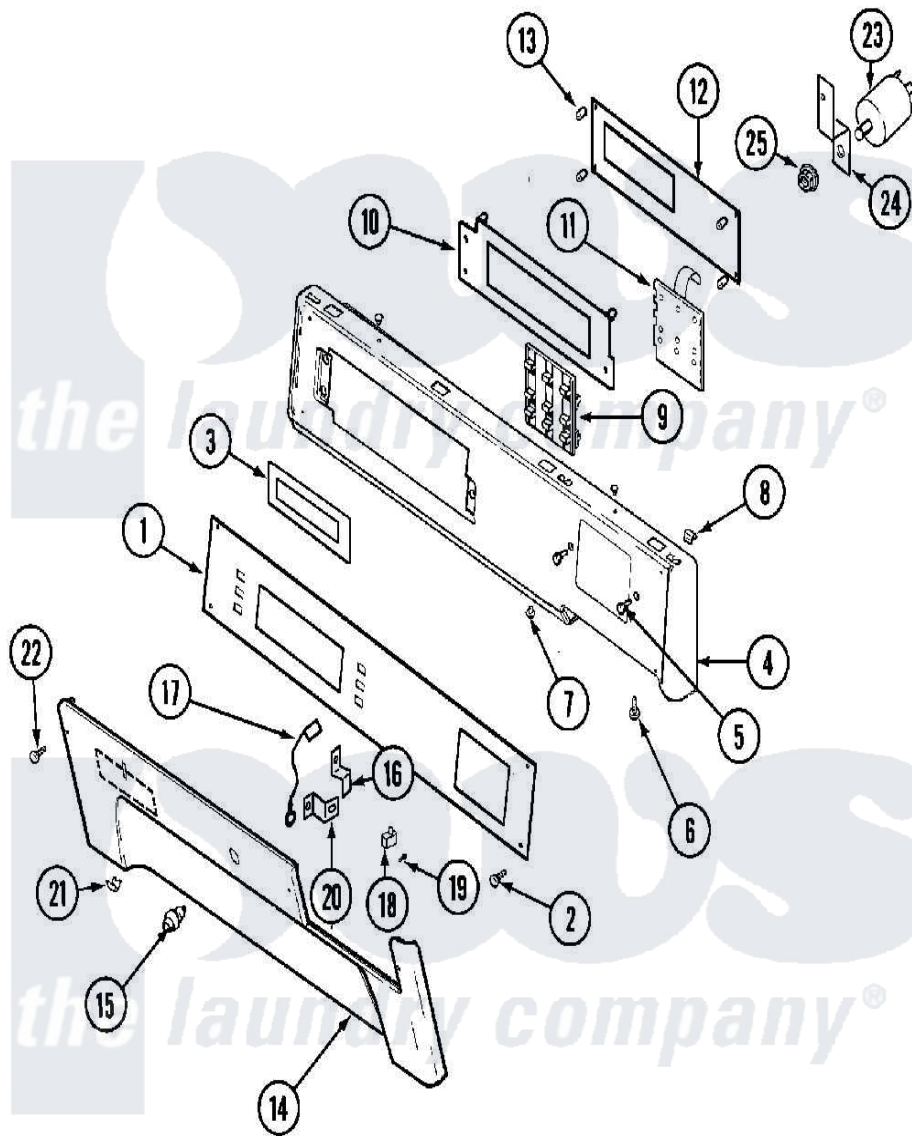

Maytag MLG19PDSAW 01 - CONTROL PANEL (DRYER)

Maytag [Commercial Maytag MLG19PDSAW Dryer Parts](#) Parts Diagram 01 - CONTROL PANEL (DRYER)
 Click on the part number to view part

Item	Original Part Number	Replaced By	Status	Part Description
001	33002148	33002960		Facia, Commerical W/D - PD
002	215506			Screw, Control Panel Overlay
003	33002150	W10133268		Cover, Display
004	33002003			Fastener Clip, Control Panel
"	33002149			Panel, Control
005	22002062	98006631		Screw
"	910186	99002757		Screw
006	215506			Screw, Control Panel Overlay
007	33001132	33002342		Plug, Sifht Hole
008	33001977			Fastener, Control Panel
009	33002178			Switch, Push Button
010	33002155			Plate, Control Mounting
011	33002507	W10133278		Membrane Switch Assembly
012	33002509	33002513		Circuit Board Assembly
"	33002513			Circuit Board Assembly
013	33001204			Stand-Off, Ccontrol Board

"	912077		Locknut, Reader Harness
014	33001978		Panel, Access
015	Y206081	W10116737	Lock
016	213750	W10133266	Cam-Lock
017	33001981		Wire, Ground
018	22003063		Shield, Programming Switch
"	22003064		Switch, Sensor - Export
019	912012	3400409	Screw
020	33001982		Bracket, Switch Mounting
021	33001980		Fastener, Access Panel
"	33002004		Clip, Fastener
022	215506		Screw, Control Panel Overlay
023	22002782		Pad, Foam
"	22003047		Filter, Power Line
"	22003050		Wire, Ground
"	22003817	3370225	Screw
"	22003858		EMI Suppression Filter, 16a
024	22003048	22003602	Bracket- P
025	22003049	22003725	Nut, 8mm
026	22001995		Screw Note: Screw, Tumbler Front And Shroud
"	33002060		Bracket, Security
"	NLA	Not Available	NUT, SECURITY
027	33002506		Harness, Wire
"	33002512		Harness, Wire