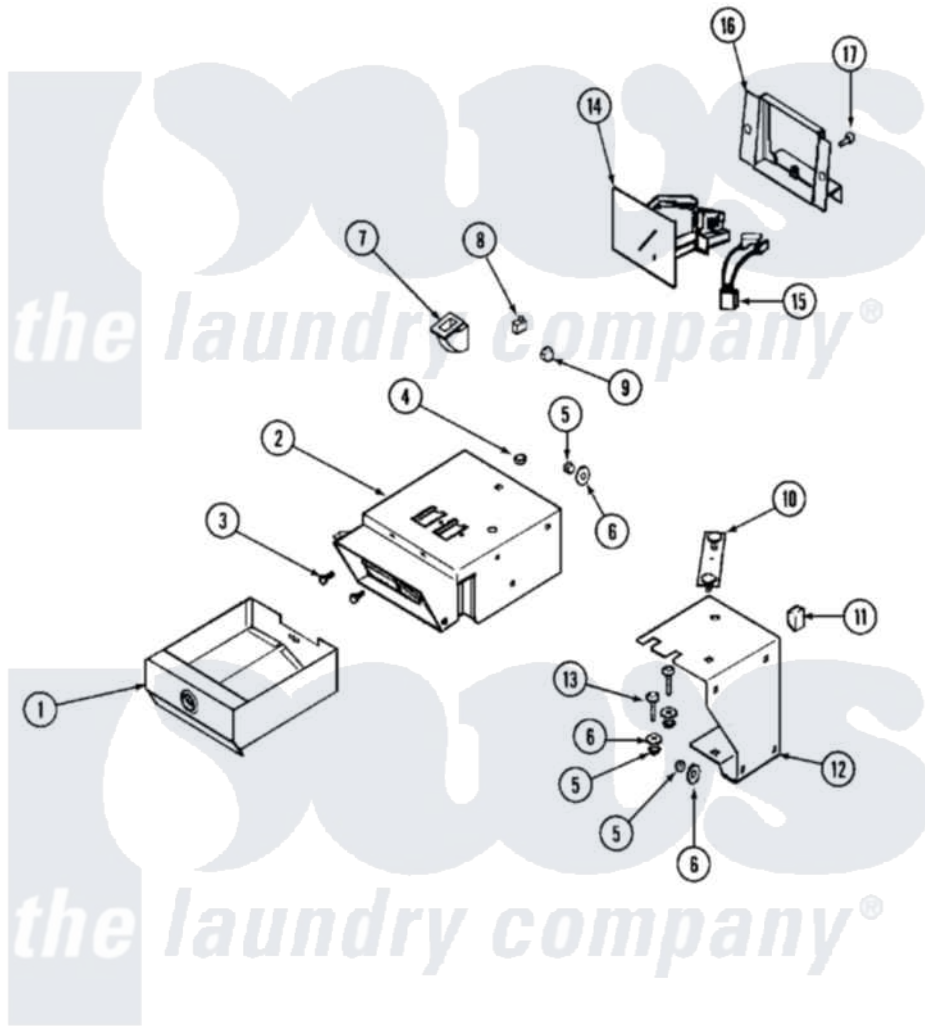

Maytag MLG19PDSAW 02 - CONTROL CENTER (DRYER)

Maytag Commercial Maytag MLG19PDSAW Dryer Parts Parts Diagram 02 - CONTROL CENTER (DRYER)
 Click on the part number to view part

Item	Original Part Number	Replaced By	Status	Part Description
001	Y33001983			Box, Coin
002	Y33001986			Vault, Coin
003	33002683	694091		Trim, Side Right Hand
004	Y052740	62739		Nut, Lock
005	Y052734			Nut, Carrage Bolts And Bracket
006	312535			Washer, Vault Mounting Brk.
"	NLA		Not Available	WASHER, VAULT MOUNTING BRK.
007	314635			Chute, Coin
008	22002536			Switch, Sensor
"	33001989			Retainer, Vault Switch
009	NLA		Not Available	NUT, CAGE
010	22001810		Not Available	STRAP, MOUNTING
011	33001989			Retainer, Vault Switch
012	33001990			Bracket, Mounting Vault
013	33001991			Bolt, Carriage

014	216200		Face Plate Return Button
"	22001873	22004112	Coin Drop Greenwald Us.25
"	33002510		Plate, Cover
015	22001965		Optic Switch Assembly
"	314665		Screw, Switch Assembly
016	33001992		Bracket, Coin Drop Mount.
017	212707	3196385	Screw
"	910181		Lockwasher, Terminal Block