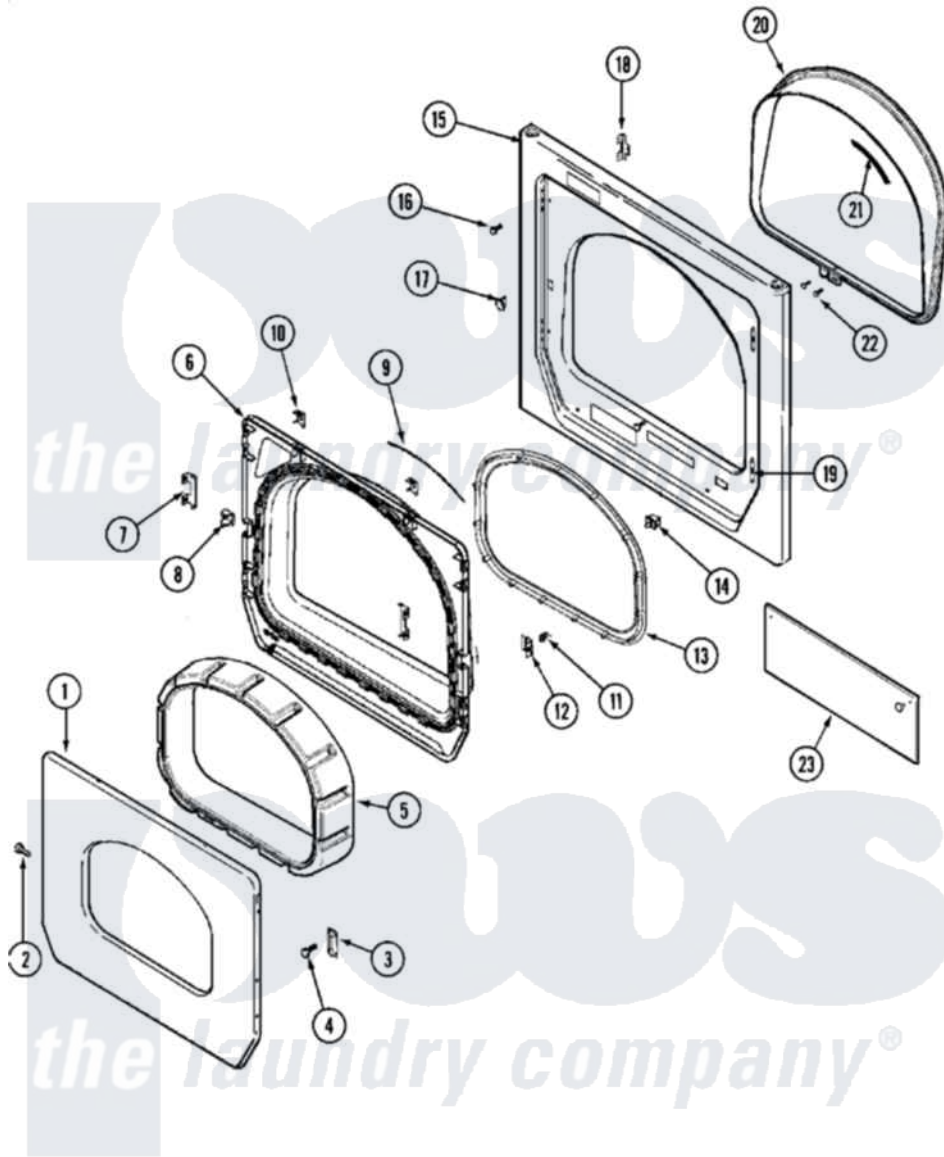

Maytag MLG19PDSAW 03 - DOOR (DRYER)

Maytag [Commercial Maytag MLG19PDSAW Dryer Parts](#) Parts Diagram 03 - DOOR (DRYER)
 Click on the part number to view part

Item	Original Part Number	Replaced By	Status	Part Description
001	33002015			Door, Outer
002	22002063			Screw No.8-18AB Wafer Head
003	33002017			Hinge, Door
004	22002062	98006631		Screw
005	22002300	9740848		Screw, Mixing Valve Mounting
"	33002018	33002780		Door Tunnel W` Handle
006	33002020			Door, Inner W/Seal
007	22002038			Clip, Door
008	33002111	33001763		Plug, Inner Door
009	33002094			Seal, Door
010	22002039			Clip, Door
011	33001761			Strike, Door
012	33002110	33001793		Bracket, Strike
013	33002022	33002607		Lens, Door
"	33002607			Lens, Door
014	33002166			Switch, Door

015	33001711	33002936	Medallion-
"	33002051		Not Available
	33002130	33002081	SCREW, FRONT PANEL
"			Panel, Front
016	33001486	98008544	Screw
017	33001791	306436	Door Latch Kit--W
018	33002025		Twin Speednut
019	33001175		Cover, Hinge Hole
020	33002026		Extension, Tumbler Front
021	33001767		Seal, Shroud
022	33001855	33002917	Screw, No.10-16
023	33002048		Fastener, Push
"	33002183		Shield, Control Panel