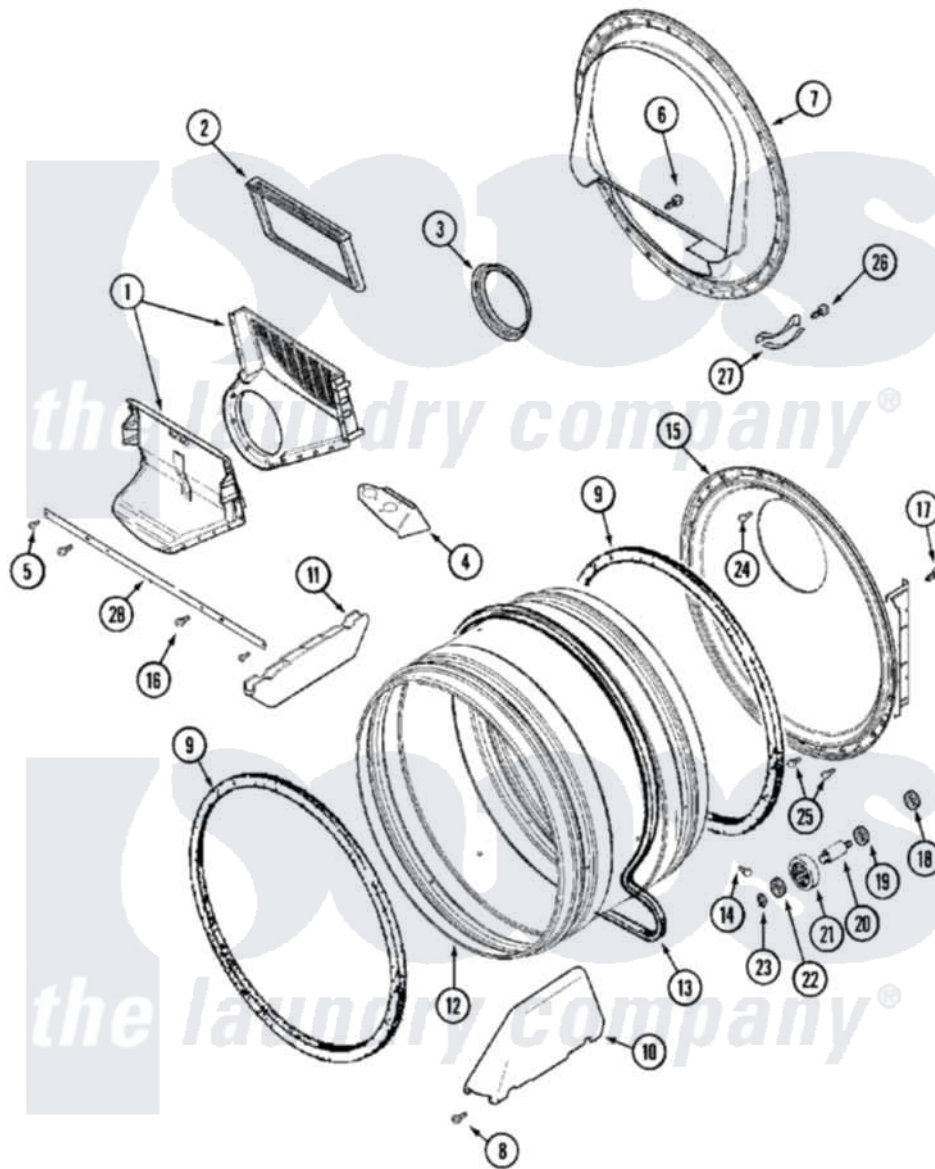

Maytag MLG19PDSAW 04 - TUMBLER (DRYER)

Maytag [Commercial Maytag MLG19PDSAW Dryer Parts](#) Parts Diagram 04 - TUMBLER (DRYER)
 Click on the part number to view part

Item	Original Part Number	Replaced By	Status	Part Description
001	33001799			Outlet Duct Assembly Note: Outlet Duct Assembly
002	33001804	33002790		Lint Filter
003	33001758	33002560		Seal, Blower
004	33001837			Cover, Thermostat
005	22001995			Screw Note: Screw, Tumbler Front And Shroud
006	NLA		Not Available	SCREW, OUTLET DUCT
007	33001802			Front, Tumbler
008	33001855	33002917		Screw, No.10-16
009	33001807			Seal, Tumbler
010	33002032			Baffle
011	33001755			Baffle
012	33001794	33001889		Tumbler
013	33001777	33002535		V-Belt
014	33001788	33002973		Screw, No.9-15 X 1.00 Hx WS
015	33001801			Back, Tumbler

016	33001768		Screw, Shroud Note: Screw, Shroud And Outlet Duct
017	22001995		Screw Note: Screw, Tumbler Front And Shroud
018	33001443		Nut, Hex
019	Y313347	312535	Washer, Vault Mounting Brk.
020	Y312948	6-3129480	Shaft- Tumbler
021	Y303373	12001541	Drum Roller/Washer Assembly--W
022	312535		Washer, Vault Mounting Brk.
023	410233	9703438	Ring-Retrn
024	210932		Screw, No.8 X 9/16 Ctsk Note: Screw, Inlet Duct
025	22001996	3370225	Screw
026	210720		Rivet, Bearing To Tumbler Fmt
027	306508		Tumbler Bearing Kit ---W
028	33002039		Brace, Tumbler Front