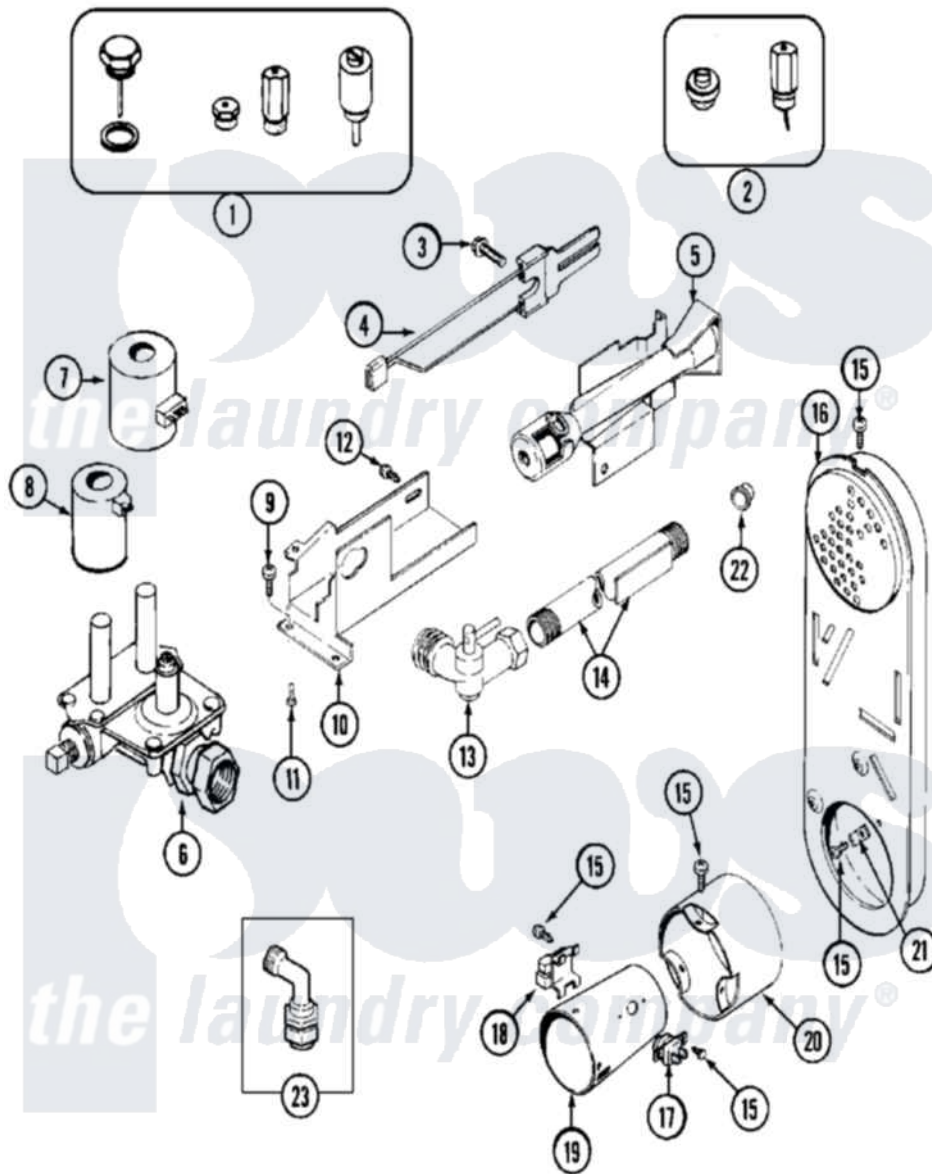

Maytag MLG19PDSAW 05 - GAS VALVE (DRYER)

Maytag Commercial Maytag MLG19PDSAW Dryer Parts Parts Diagram 05 - GAS VALVE (DRYER)
 Click on the part number to view part

Item	Original Part Number	Replaced By	Status	Part Description
001	Y306195	MAL9000AXX		LP Gas Con
002	306204	33002924		Gas Conv K
003	304971			Screw Note: Screw, Igniter
004	304970	4391996		Ignitor
005	33001247	33002793		Burner Assembly
006	307927			Valve, Gas
"	33002056		Not Available	PLUG, HOLE (UPR)
007	306106			Coil, Holding And Booster--W
008	306105	694540		Coil, 60 Hz
009	Y313561			Screw----NA
010	NLA		Not Available	BRACKET, GAS VALVE----NA
011	314082	90767		Screw, 8A X 3/8 HeX Washer Head Tapping
012	22001995			Screw Note: Screw, Tumbler Front And Shroud
013	306086			Angle Shut Off For Gas Valve Pipe And Bracket Assembly

014	33001735		Series 18 Not Needed Use Vavle
015	211294	90767	Screw, 8A X 3/8 HeX Washer Head Tapping
016	33001810	Not Available	DUCT ASSY., INLET (GAS) NOTE: INLET DUCT ASSEMBLY
017	305169		Thermostat, Hi-Limit Gas
018	Y303377	338906	Radiant, Sensor
019	33001946		Cone Assembly, Combustion
020	NLA	Not Available	EXTENSION F/COMBUSTION CONE
021	Y312890		Retainer, Heater Chamber
022	33001693		Cap, Gas Pipe
023	33002236		Angle Connector Assembly