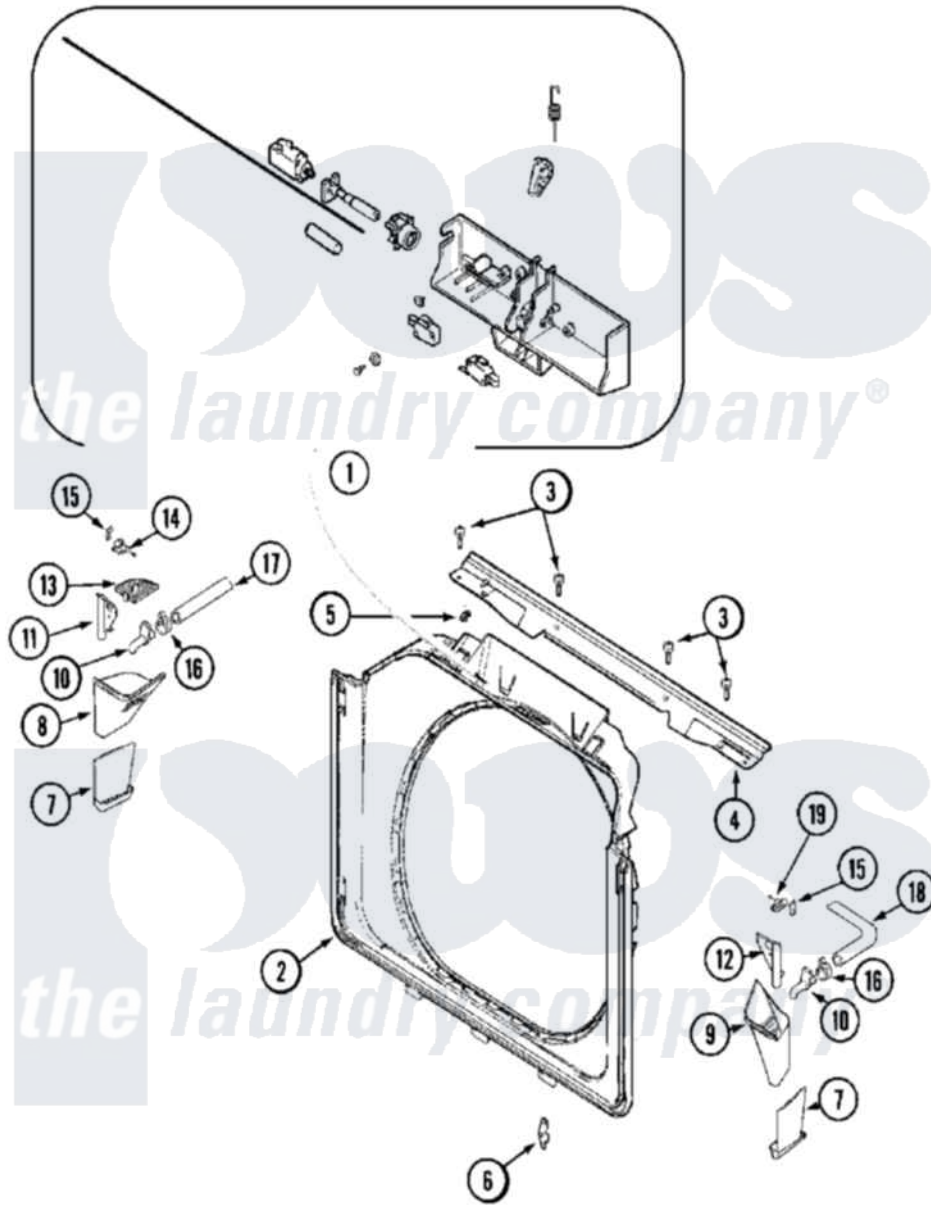

Maytag MLG19PDSAW 08 - DOOR SHROUD & DOOR LATCH ASSEMBLY (WASH)

Maytag [Commercial Maytag MLG19PDSAW Dryer Parts](#) Parts Diagram 08 - DOOR SHROUD & DOOR LATCH ASSEMBLY (WASH)

[Click on the part number to view part](#)

Item	Original Part Number	Replaced By	Status	Part Description
001	22002957			Cover, Latch Assembly
"	NLA		Not Available	MECHANISM, DOOR LATCH
002	22002506			Shroud And Dispenser Hose
"	22003653			Retainer, Dispenser Hose
003	22001995			Screw Note: Screw, Tumbler Front And Shroud
004	22003908			Vapor Barrier
"	33002202	33002477		Support, Door Lock
"	33002203			Clip, Hose
005	22002014			Clip, Harness To Support
006			Not Available	
"	22002095	12001994		Cover
"	33001764			Cover, Hinge Hole
"	33001787			Screw, Hinge Note: Screw, Hinge Hole Cover

007	33002195		Grate, Overflow
"	33002196		Grate, Overflow
008	33002197		Cup, Bleach Dispenser
009	33002198		Cup, Fabric Softener Dispenser
010	33002199		Spout, Dispenser Fill
011	33002200		Cap, Bleach Dispenser
012	33002201		Cap, Fabric Softener
013	33002204		Screen, Bleach Cup
014	22002230	400021-1	Screw
"	33002205		Retainer, Bleach Cup
015	33002206		Fastener, J Type
016	205161	489503	Clamp
017	22003653		Retainer, Dispenser Hose
"	33002207		Hose, Bleach
018	22003653		Retainer, Dispenser Hose
"	33002208		Hose, Fabric Softener
019	22002230	400021-1	Screw
"	33002209		Retainer, Fabric Softener
020	22002484	Not Available	LABEL, BLEACH
"	22002485	Not Available	LABEL, FABRIC SOFTENER
"	22002486	Not Available	LABEL, LOADING INSTRUCTIONS
"	22002487	Not Available	LABEL, ADD DETERGENT