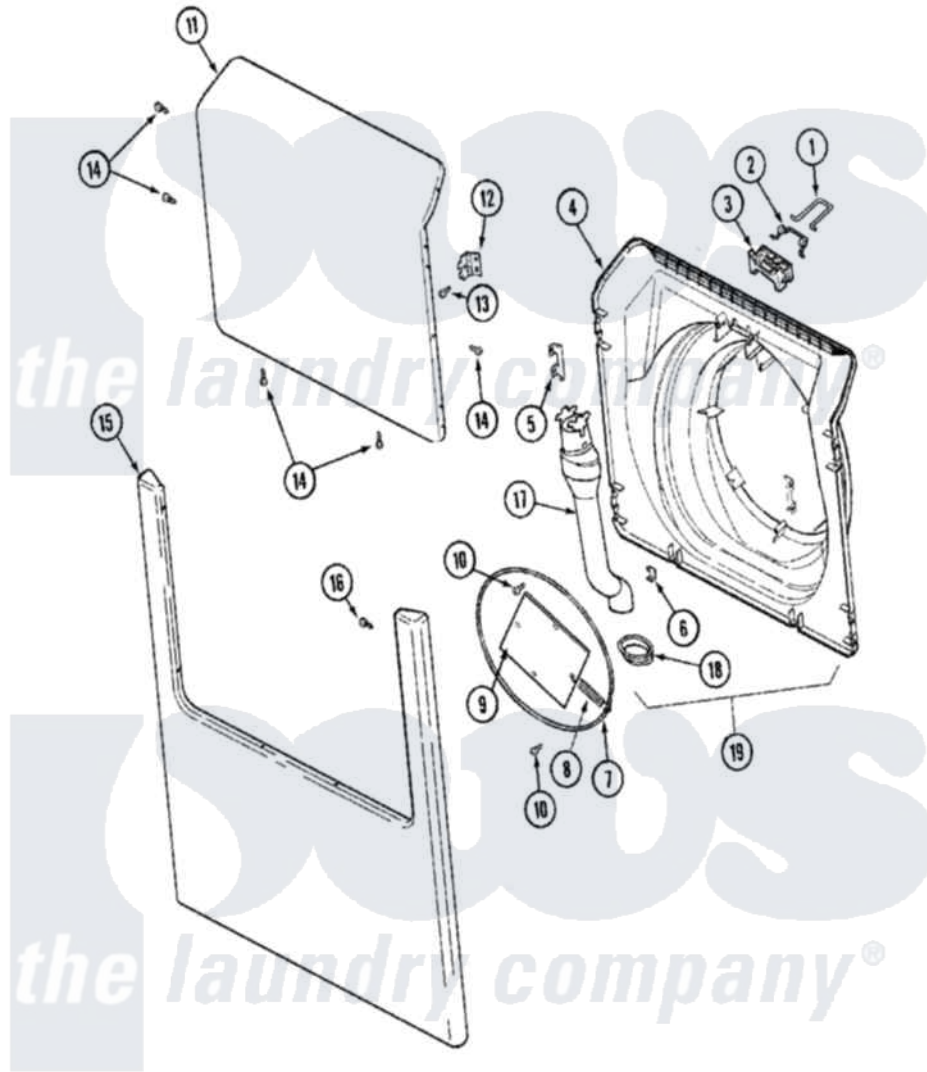

Maytag MLG19PDSAW 09 - DOOR & FRONT PANEL (WASHER)

Maytag Commercial Maytag MLG19PDSAW Dryer Parts Parts Diagram 09 - DOOR & FRONT PANEL (WASHER)
 Click on the part number to view part

Item	Original Part Number	Replaced By	Status	Part Description
001	22002002	22003222		Hoop, Lock
002	22002003			Spring, Latch
003	22002168			Support, Lock Hoop
004	22002539	22003083		Liner, Door Assembly W/Vent
"	22003076	22003083		Liner, Door Assembly W/Vent
"	22003800			Inner Door/Vented
005	22002038			Clip, Door
006	22002039			Clip, Door
007	22002104			Frame, Wire
"	W10124350		Not Available	NOT REQUIRED
008	22002356			Spring, Plate
"	W10124350		Not Available	NOT REQUIRED PART OR SEE NOTE
009	22002094			Frame, Wire
"	W10124350		Not Available	NOT REQUIRED PART OR SEE NOTE
010	22002007			Screw, Wire Frame

"	W10124350	Not Available	NOT REQUIRED PART OR SEE NOTE
011	22001979		Door, Outer
012	22002000	22002798	Hinge, Door
"	NLA	Not Available	Hinge w/no offset
013	22002062	98006631	Screw
014	22002063		Screw No.8-18AB Wafer Head
015	22002241	22002836	Panel, Front
016	22002243		Screw, Front Panel And Hinge
"	22002244		Clip, Grounding
017	22002990	22003850	Vent Tube Assembly
018	22003075		Grommet, Vent Tube
019	22003083		Liner, Door Assembly W/Vent