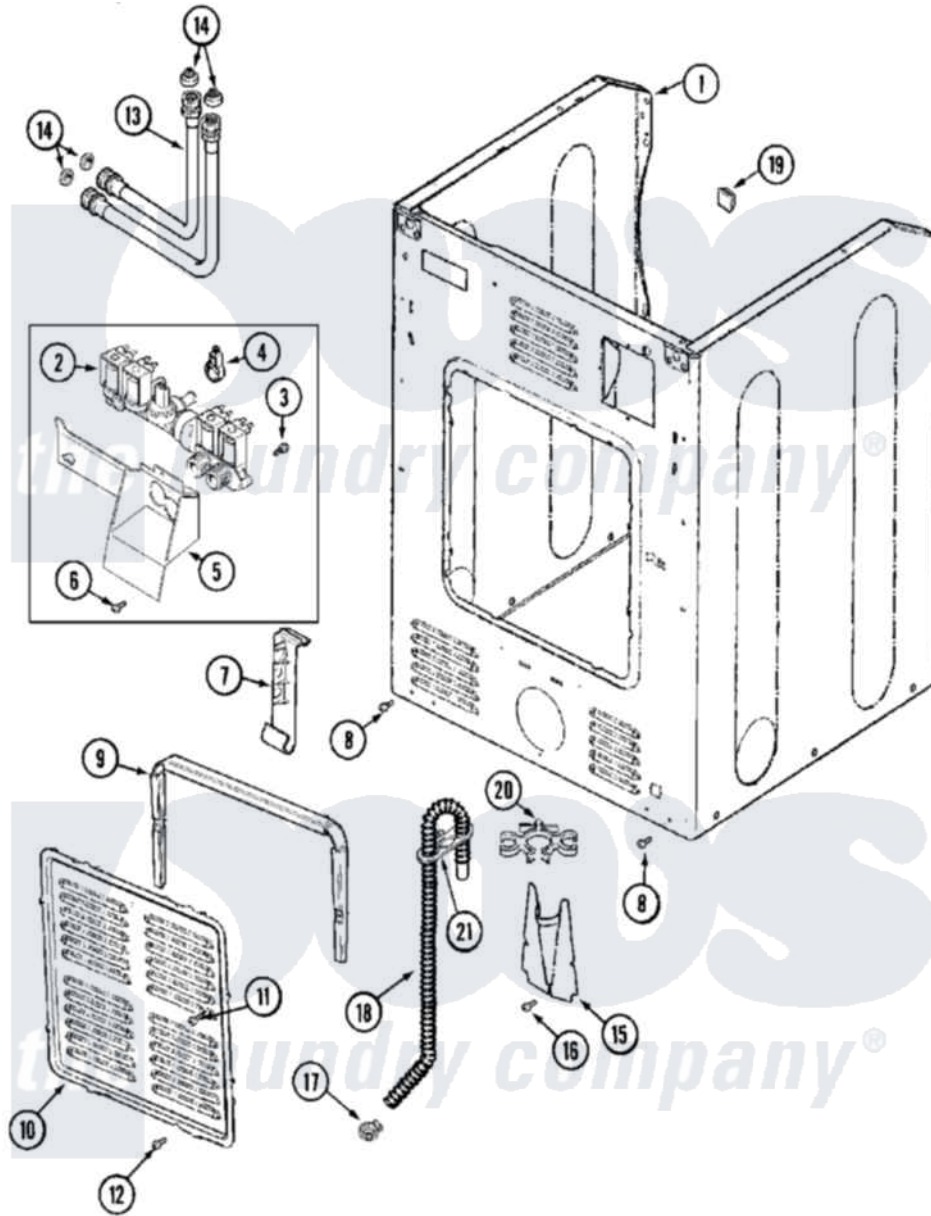

Maytag MLG19PDSAW 10 - CABINET-REAR (WASHER)

Maytag Commercial Maytag MLG19PDSAW Dryer Parts Parts Diagram 10 - CABINET-REAR (WASHER)
 Click on the part number to view part

Item	Original Part Number	Replaced By	Status	Part Description
001	22001995			Screw Note: Screw, Tumbler Front And Shroud
"	22002548	22003639		Cabinet Assembly
"	22003367	22004095		Hinge, Plastic
"	NLA		Not Available	CABINET ASSY. (WHT)
002	22002903			Valve, Water
003	22002436			Screw, Water Valve Bracket
004	205161	489503		Clamp
005	33002212			Bracket, Water Valve
006	22001996	3370225		Screw
007	33002213			Rack, Hose
008	22001995			Screw Note: Screw, Tumbler Front And Shroud
009	22002022			Spacer, Access Panel
010	22002092			Panel, Access
011	22002295	67006908		Screw, Ice Rack
012	22001996	3370225		Screw

013	208100	76313	Hosefill
014	Y013783		Washer, Inlet Hose
015	22002093	22002704	Cover, Drain Hose
016	22001995		Screw Note: Screw, Tumbler Front And Shroud
017	22001984	285655	Clamp, Hose
018	12001659	12001807	Drain Hose Kit
"	22002891	12001807	Drain Hose Kit
"	22002893	8539404	Tie-Wire
019	NLA	Not Available	PLUG, HOLE
020	22002932		Clip, Drain Hose
021	22002892		Retainer, Drain Hose