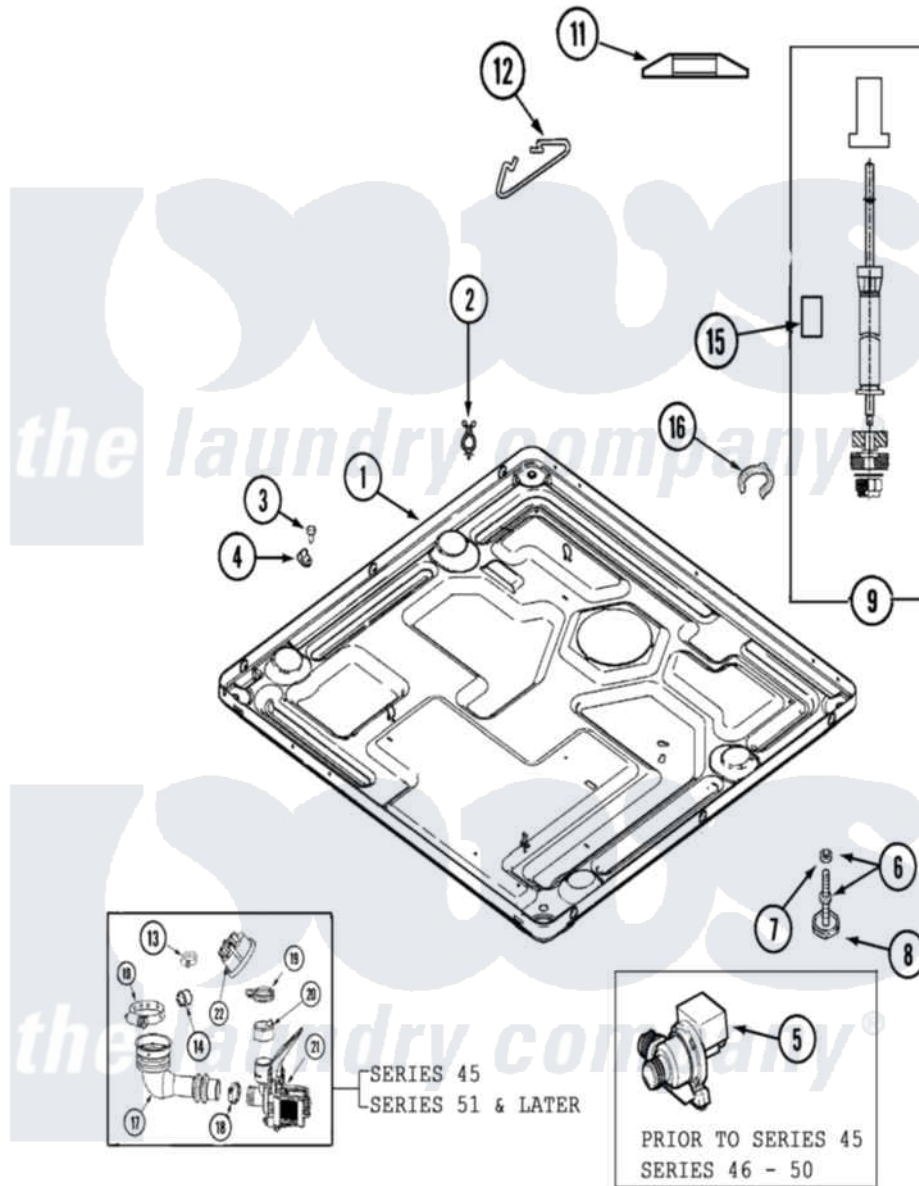

Maytag MLG19PDSAW 13 - BASE

Maytag [Commercial Maytag MLG19PDSAW Dryer Parts](#) Parts Diagram 13 - BASE
 Click on the part number to view part

Item	Original Part Number	Replaced By	Status	Part Description
001	213007			Xfor Cabinet See Cabinet, Back
"	22002240	22003435		Base, Assembly
"	22003580			Base, Assembly
"	22003605			Base Weld Assembly
002	315471	22003298		Retainer, Wire
"	33001989			Retainer, Vault Switch
003	Y313561			Screw---NA
004	22002014			Clip, Harness To Support
005	22002809	22003635		Pump, High Torque
"	22003709			Pump, Drain
006	22001915	22003544		Adjustable Leg W/Foot And Nut
007	Y052740	62739		Nut, Lock
008	210684			Foot, Adjustable Leg
009	22001988			Strut Assembly-Rear
010	22002053	696392		Hose Clamp

011	33002222		Deflector, Water
013	22003295	285655	Clamp, Hose
014	22003261		Plug, Outer Tub
015	33002224		Sleeving, Braided
016	22002853	285655	Clamp, Hose
017	22003262		Hose, Tub To Pump Outlet
018	22001984	285655	Clamp, Hose
019	22002853	285655	Clamp, Hose
020	22003268		Cap, Rubber
021	22003709		Pump, Drain
"	NLA	Not Available	BAG, PLASTIC W/DRAWSTRING
022	22003728		Switch, Pressure Items 22-30 Listed As Series