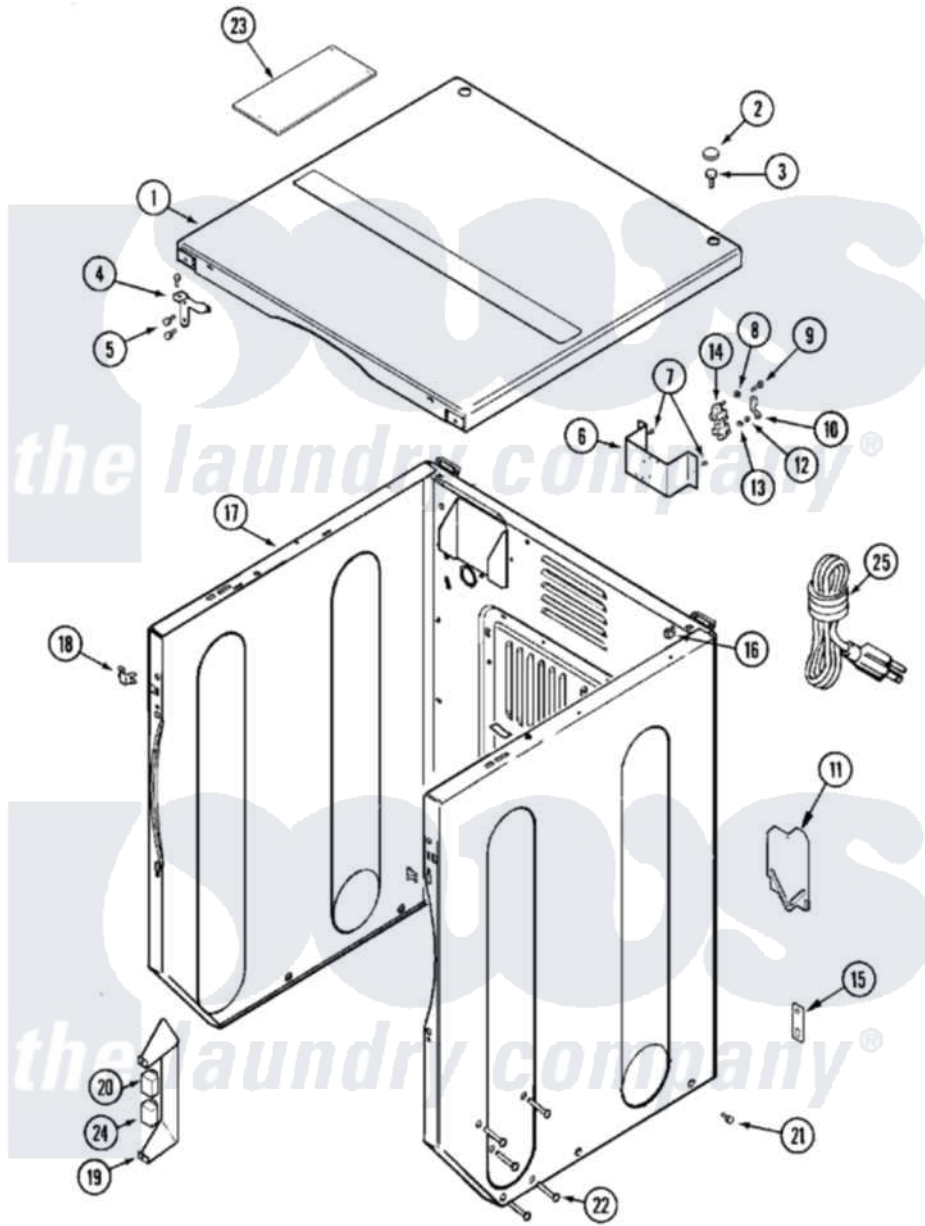

Maytag MLG19PDSAW 14 - CABINET-FRONT (DRYER)

Maytag Commercial Maytag MLG19PDSAW Dryer Parts Parts Diagram 14 - CABINET-FRONT (DRYER)
 Click on the part number to view part

Item	Original Part Number	Replaced By	Status	Part Description
001	33001995	33002124		Cover, Top
002	33001997			Plug, Hole
003	22001883	214354		Screw, Top Cover To Cabnt.
004	33001998			Bracket, Top Cover
"	33001999			Bracket, Top Cover
005	22001995			Screw Note: Screw, Tumbler Front And Shroud
006	NLA		Not Available	BRACKET, TERMINAL BLOCK---NA
007	22001995			Screw Note: Screw, Tumbler Front And Shroud
008	Y311270			Washer, Terminal Block
009	Y312209	W10001200		Screw
010	Y312184			Strap, Grounding
011	33001795			Cover, Terminal Block
012	311484	112432		Nut
013	311093			Washer, Terminal Connection

014	33001244		Block, Terminal
015	33002060		Bracket, Security
016	22001502		Fastener, U-NUT
017	22003646		Cabinet Assembly-Upr
"	33002811		Cabinet Upper As Pack--NA
"	NLA	Not Available	CABINET (WHT)
018	33001980		Fastener, Access Panel
019	314627		Bracket, Relays
"	Y251119	3177991	Screw
020	306398		Relay, Heater
"	Y251119	3177991	Screw
021	213007		Xfor Cabinet See Cabinet, Back
022	33001991		Bolt, Carriage
023	22001995		Screw Note: Screw, Tumbler Front And Shroud
"	Y314174		Terminal Cover - Canada
024	206824	W10133335	Relay, Motor
025	216183		Grommet, Cord Export
"	22002532	216183	Grommet, Cord Export
"	33002511	Not Available	CORD, POWER
"	33002514	Not Available	CORD, POWER
"	33002515	Not Available	CORD, POWER