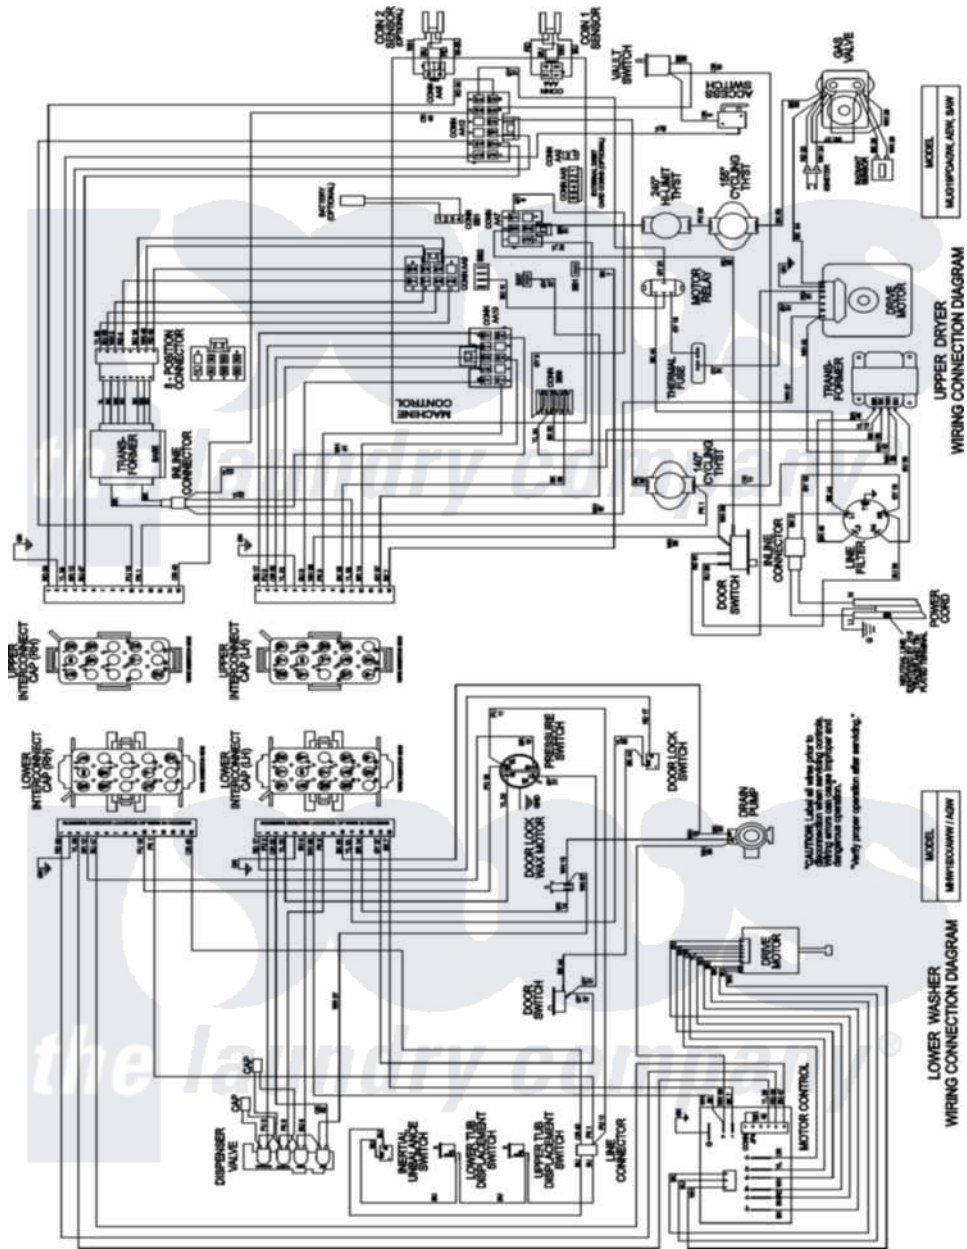

Maytag MLG19PDSAW 15 - WIRING INFORMATION

Maytag Commercial Maytag MLG19PDSAW Dryer Parts Parts Diagram 15 - WIRING INFORMATION
 Click on the part number to view part

Item	Original Part Number	Replaced By	Status	Part Description
001	NLA		Not Available	WIRING INFORMATION