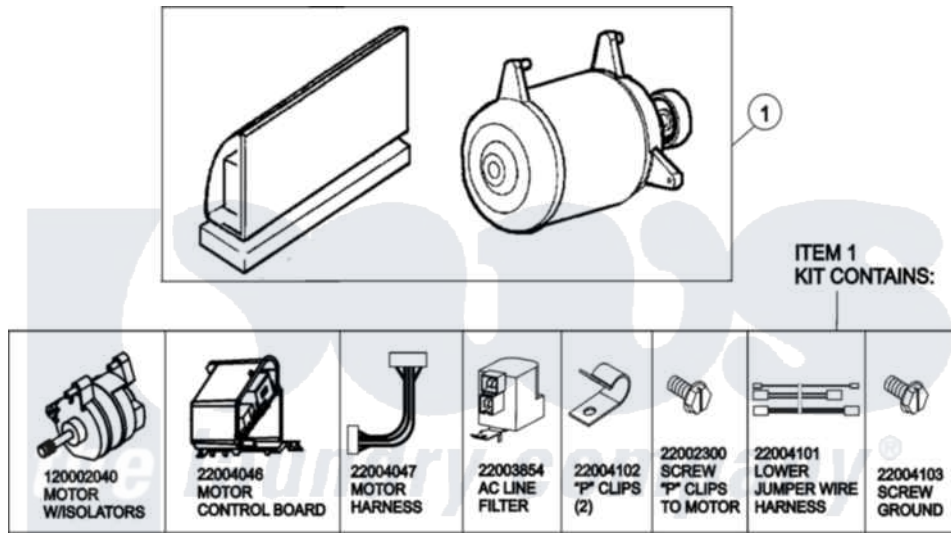

Maytag MLG19PDSA 16 - MOTOR & MOTOR CONTROL

(SEE TEXT FOR ITEMS 2, 3, 4 AND 8)

Maytag [Commercial Maytag MLG19PDSA Dryer Parts](#) Parts Diagram 16 - MOTOR & MOTOR CONTROL
Click on the part number to view part

Item	Original Part Number	Replaced By	Status	Part Description
001	12002039			Neptune Motor Conversion Kit
002	22004046			Control Assembly, Motor
003	22003856			Motor, Variable Speed
004	22004047	22004212		Motor Harness
005	33002190			SCrew, C BraCe, BraCket, Cabinet
006	22004102			P Clips
007	22002300	9740848		Screw, Mixing Valve Mounting
008	22003854	22003858		EMI Suppression Filter, 16a
009	22004101			Repair Jumper Harness
010	22003329			Isolator, Motor
011	22003686			Bolt, Motor
012	22002320			Washer, Belt Tension Bolt
013	22004103			Screw