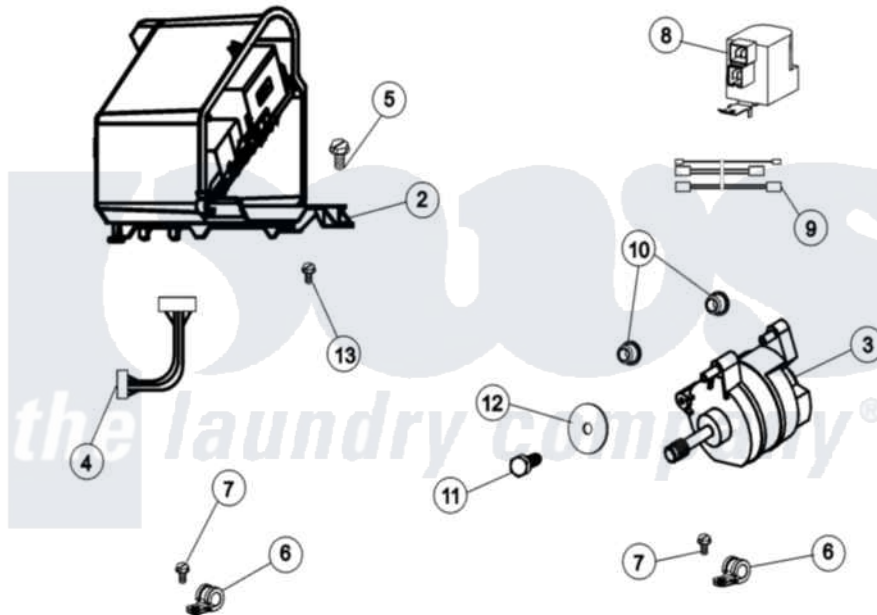

Maytag MLG19PDSA 16 - MOTOR & MOTOR CONTROL

(SEE TEXT FOR ITEMS 2, 3, 4 AND 8)

Maytag [Commercial Maytag MLG19PDSA Dryer Parts](#) Parts Diagram 16 - MOTOR & MOTOR CONTROL
Click on the part number to view part

Item	Original Part Number	Replaced By	Status	Part Description
001	12002039			Neptune Motor Conversion Kit
002	22004046			Control Assembly, Motor
003	22003856			Motor, Variable Speed
004	22004047	22004212		Motor Harness
005	33002190			SCrew, C BraCe, BraCket, Cabinet
006	22004102			P Clips
007	22002300	9740848		Screw, Mixing Valve Mounting
008	22003854	22003858		EMI Suppression Filter, 16a
009	22004101			Repair Jumper Harness
010	22003329			Isolator, Motor
011	22003686			Bolt, Motor
012	22002320			Washer, Belt Tension Bolt
013	22004103			Screw