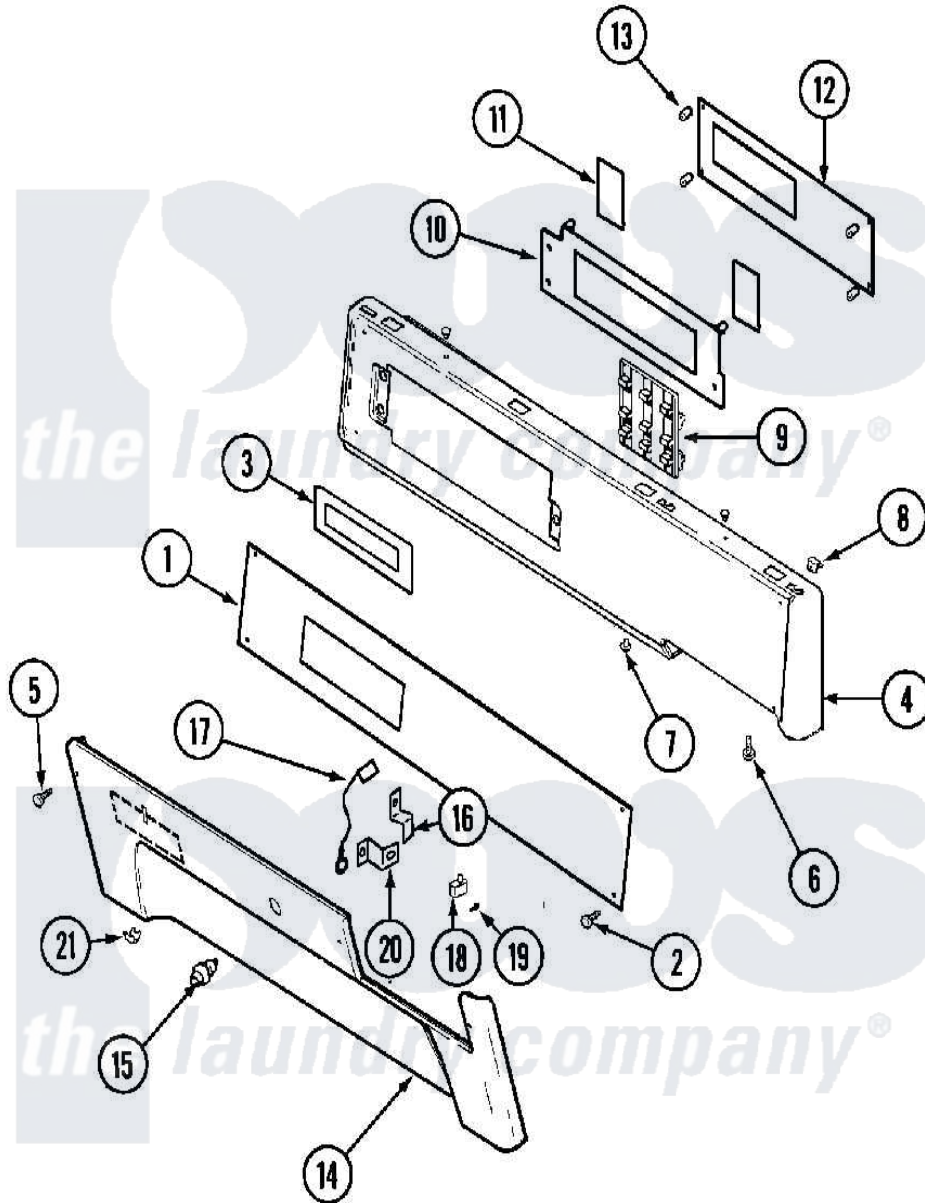

Maytag MLG19PNAWW 01 - CONTROL PANEL (DRYER)

Maytag Commercial Maytag MLG19PNAWW Dryer Parts Parts Diagram 01 - CONTROL PANEL (DRYER)
 Click on the part number to view part

Item	Original Part Number	Replaced By	Status	Part Description
001	NLA		Not Available	FACIA, CONTROL PANEL----N
002	215506			Screw, Control Panel Overlay
003	33002150	W10133268		Cover, Display
004	33002003			Fastener Clip, Control Panel
"	33002264			Panel, Control
005	215506			Screw, Control Panel Overlay
006	215506			Screw, Control Panel Overlay
007	33001132	33002342		Plug, Sifht Hole
008	33001977			Fastener, Control Panel
009	33002178			Switch, Push Button
010	33002155			Plate, Control Mounting
011	33002152	W10133277		Membrane Switch Assembly
012	33002359	33003006		Control BO
013	33001204			Stand-Off, Control Board
"	912077			Locknut, Reader Harness
014	33002262			Panel, Access

015	Y206081	W10116737	Lock
016	213750	W10133266	Cam-Lock
017	33001981		Wire, Ground
018	33002117	208042	Switch, Sensor
019	912012	3400409	Screw
020	33001982		Bracket, Switch Mounting
021	33002004		Clip, Fastener
022	22001995		Screw Note: Screw, Tumbler Front And Shroud
"	33002060		Bracket, Security
"	NLA	Not Available	NUT, SECURITY
023	22002782		Pad, Foam
"	22003819		Wire Harness, Lower Commercial
"	22003820		Wire Harness / Hh / Unbalance
"	22003858		EMI Suppression Filter, 16a
"	22004249		Harness, Wire Lower
"	33002877		Harness, Wire Upper Elec
024	33002281		Wire Harness, Upper U.S. Elect
"	33002872		Harness, Wire Upper Gas
025	33002151	Not Available	MANUAL, USE & CARE