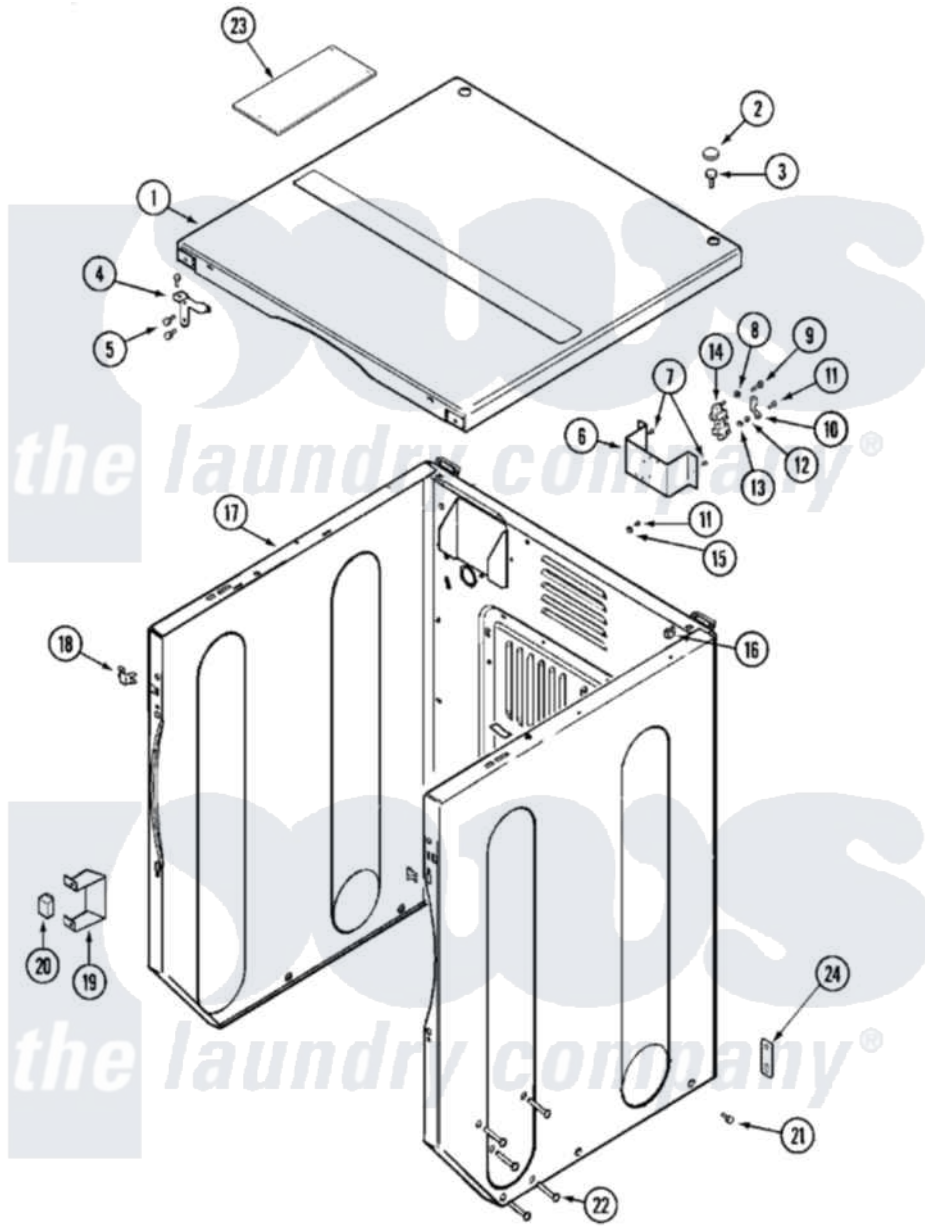

Maytag MLG19PNAWW 02 - CABINET-FRONT (DRYER)

Maytag Commercial Maytag MLG19PNAWW Dryer Parts Parts Diagram 02 - CABINET-FRONT (DRYER)
 Click on the part number to view part

Item	Original Part Number	Replaced By	Status	Part Description
001	33001995	33002124		Cover, Top
002	33001997			Plug, Hole
003	22001883	214354		Screw, Top Cover To Cabnt.
004	33001998			Bracket, Top Cover
"	33001999			Bracket, Top Cover
005	22001995			Screw Note: Screw, Tumbler Front And Shroud
006	NLA		Not Available	BRACKET, TERMINAL BLOCK---NA
007	22001995			Screw Note: Screw, Tumbler Front And Shroud
008	Y311270			Washer, Terminal Block
009	Y312209	W10001200		Screw
010	Y312184			Strap, Grounding
011	22003781			Screw, Ground Strap
012	311484	112432		Nut
013	311093			Washer, Terminal Connection

014	33001244		Block, Terminal
015	NLA	Not Available	WASHER, GROUND LUG
016	22001502		Fastener, U-NUt
017	NLA	Not Available	CABINET ASSY (WHT-AS PK)
018	33001980		Fastener, Access Panel
019	Y313561		Screw----NA
"	33002002		Bracket, Switch
020	306398		Relay, Heater
"	Y251119	3177991	Screw
021	213007		Xfor Cabinet See Cabinet, Back
"	22003409	213007	Xfor Cabinet See Cabinet, Back
022	33001991		Bolt, Carriage
023	Y314174		Terminal Cover - Canada
024	33002060		Bracket, Security