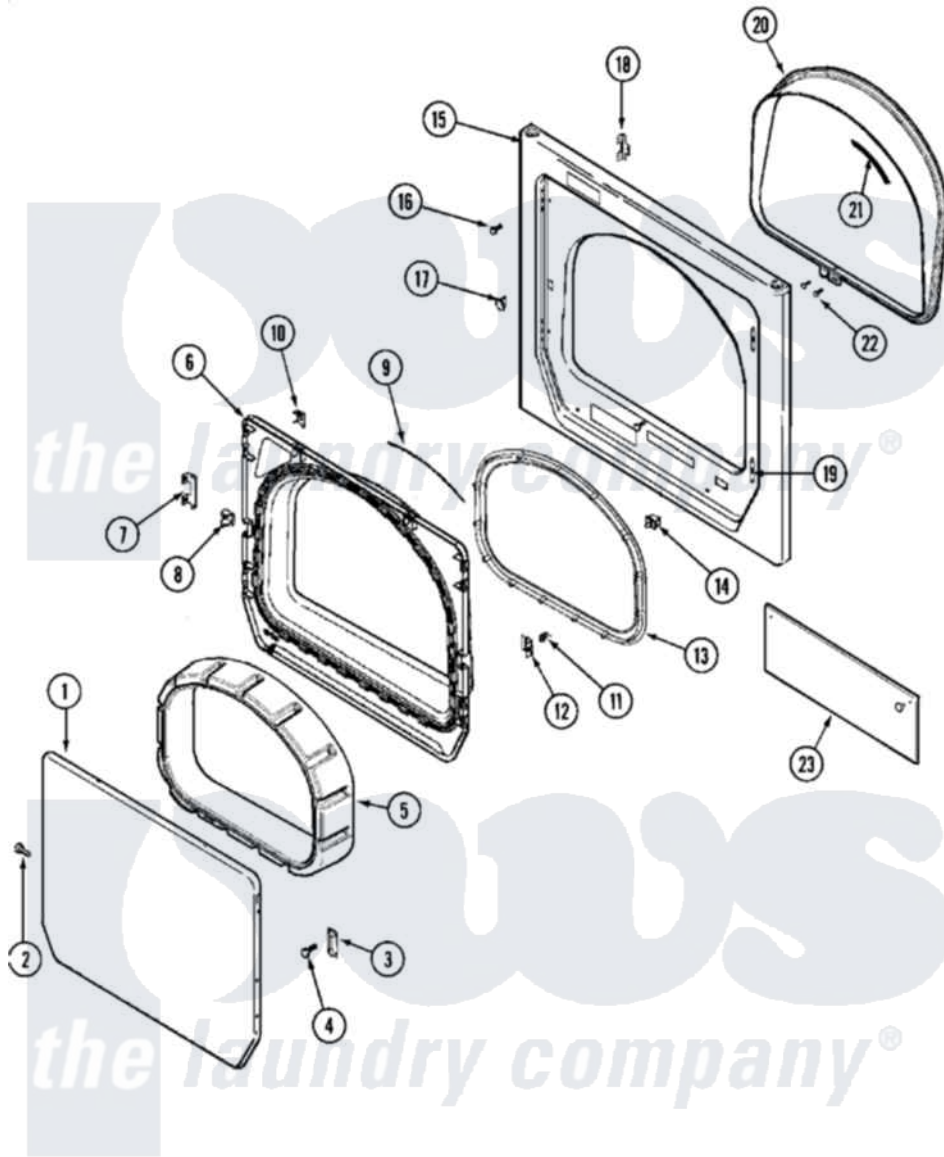

Maytag MLG19PNAWW 03 - DOOR (DRYER)

Maytag [Commercial Maytag MLG19PNAWW Dryer Parts](#) Parts Diagram 03 - DOOR (DRYER)
 Click on the part number to view part

Item	Original Part Number	Replaced By	Status	Part Description
001	33001893		Not Available	LABEL, OPEN DOOR (DRYER)
"	33002015			Door, Outer
002	22002063			Screw No.8-18AB Wafer Head
003	33002017			Hinge, Door
004	22002062	98006631		Screw
005	22002300	9740848		Screw, Mixing Valve Mounting
"	33002018	33002780		Door Tunnel W` Handle
006	33002020			Door, Inner W/Seal
007	22002038			Clip, Door
008	33002111	33001763		Plug, Inner Door
009	33002094			Seal, Door
010	22002039			Clip, Door
011	33001761			Strike, Door
012	33001793			Bracket, Strike
013	33002607			Lens, Door
014	33001509	W10169313		Switch-Dor

015	33001711	33002936	Medallion-
"	33002051	Not Available	SCREW, FRONT PANEL
"	33002081		Panel, Front
016	33001486	98008544	Screw
017	Y304578	LA-1003	Door Catch Kit
018	33002025		Twin Speednut
019	33001175		Cover, Hinge Hole
020	33002026		Extension, Tumbler Front
021	33001767		Seal, Shroud
022	33001855	33002917	Screw, No.10-16
023	33002048		Fastener, Push
"	33002183		Shield, Control Panel